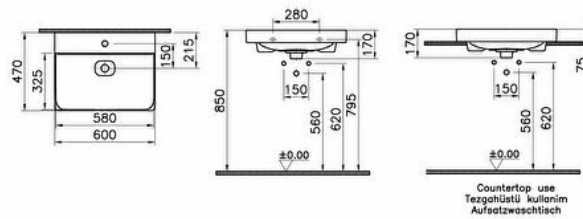

Collection: M-Line

**Technical specifications**

<b>Colour</b>	White
<b>Height</b>	170
<b>Width</b>	600
<b>Depth</b>	470
<b>Designer</b>	VitrA Design Team
<b>Finish</b>	Hygiene
<b>Material</b>	Hygiene

<b>Overflow Hole</b>	With Overflow
<b>Packaged Product</b>	620X210X510
<b>Sizes (WxDxH)</b>	
<b>Certificate</b>	CE
<b>Body Material</b>	FFC- Fire Fine Clay
<b>Design Shape</b>	Rectangular
<b>Washbasin</b>	
<b>Overflow Hole Detail</b>	With Overflow
<b>Tap Hole Options</b>	Single Tap Hole
<b>Ceramic Sanitaryware</b>	
<b>Guarantee</b>	10

<b>Drainer</b>	Ceramic Syphon Plug
<b>Syphon</b>	Syphon Not Included
<b>Marketing Measure (cm)</b>	60 x 47 CM

## 2A technical drawing

**Technical specifications**

**Colour:** White **Height:** 170 **Width:** 600 **Depth:** 470 **Designer:** VitrA Design Team **Finish:** Hygiene **Material:** Hygiene **Overflow Hole:** With Overflow **Packaged Product Sizes (WxDxH):** 620X210X510 **Certificate:** CE **Body Material:** FFC- Fire Fine Clay **Design Shape Washbasin:** Rectangular **Overflow Hole Detail:** With Overflow **Tap Hole Options Ceramic Sanitaryware:** Single Tap Hole **Guarantee:** 10 **Drainer:** Ceramic Syphon Plug **Syphon:** Syphon Not Included **Marketing Measure (cm):** 60 x 47 CM