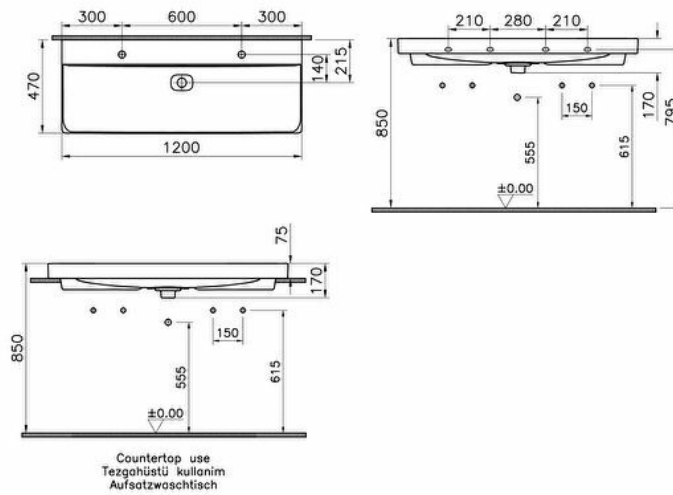

Collection: M-Line

Technical specifications

Colour	White
Height	170
Width	1200
Depth	470
Designer	VitrA Design Team
Finish	Hygiene
Material	Hygiene

Overflow Hole	With Overflow
Packaged Product	1215X205X510
Sizes (WxDxH)	
Overflow Hole Detail	With Overflow
Tap Hole Options	Double Tap Holes
Ceramic Sanitaryware	
Guarantee	10
Drainer	Ceramic Syphon Plug
Syphon	Syphon Not Included

Body Material	FFC- Fire Fine Clay
Marketing Measure (cm)	120 x 47 CM

2A technical drawing

Technical specifications

Colour: White **Height:** 170 **Width:** 1200 **Depth:** 470 **Designer:** VitrA Design Team **Finish:** Hygiene **Material:** Hygiene **Overflow Hole:** With Overflow **Packaged Product Sizes (WxDxH):** 1215X205X510 **Overflow Hole Detail:** With Overflow **Tap Hole Options**
Ceramic Sanitaryware: Double Tap Holes **Guarantee:** 10 **Drainer:** Ceramic Syphon Plug **Syphon:** Syphon Not Included **Body Material:** FFC- Fire Fine Clay **Marketing Measure (cm):** 120 x 47 CM