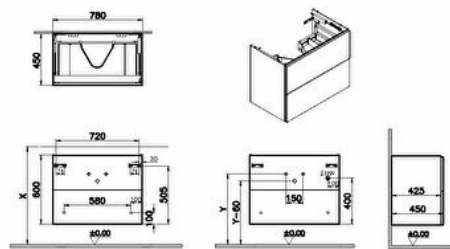

Collection: M-Line Pure

Technical specifications

Colour	Matt Graphite
Height	600
Width	777
Depth	447
Designer	VitrA Design Team
Driver IP	IP67
Energy Label	G
Finish	PVC

Material	PVC
Soft close	Yes
Syphon	Syphon Not Included
Body Material	MDF
LED	Yes
Touch Free Products	Yes
Drainer	Not included

Watt	8,1 W
Body Colour	Matt graphite
Marketing Measure (cm)	80 CM
Leg Option	No

Finish-Front	PVC
Front Material	MDF
Full Extension	Yes
Grip	Push to open
Kelvin	3000K
LED IP	IP20
Led Switch	Motion sensor
Lighting type	Indoor Lighting

Syphon Cut-Out	Yes
Assembly	Suspended
Drawer option	2 Drawers
Front Colour	Matt graphite
Lumen	480 LM
Number of Doors	2
Packaged Product Sizes (WxDxH)	827X497X650

2A technical drawing

Technical specifications

Colour: Matt Graphite **Height:** 600 **Width:** 777 **Depth:** 447 **Designer:** VitrA Design Team **Driver IP:** IP67 **Energy Label:** G **Finish:** PVC **Finish-Front:** PVC **Front Material:** MDF **Full Extension:** Yes **Grip:** Push to open **Kelvin:** 3000K **LED IP:** IP20 **Led Switch:** Motion sensor **Lighting type:** Indoor Lighting **Material:** PVC **Soft close:** Yes **Syphon:** Syphon Not Included **Body Material:** MDF **LED:** Yes **Touch Free Products:** Yes **Drainer:** Not included **Syphon Cut-Out:** Yes **Assembly:** Suspended **Drawer option:** 2 Drawers **Front Colour:** Matt graphite **Lumen:** 480 LM **Number of Doors:** 2 **Packaged Product Sizes (WxDxH):** 827X497X650 **Watt:** 8,1 W **Body Colour:** Matt graphite **Marketing Measure (cm):** 80 CM **Leg Option:** No **Guarantee:** 2