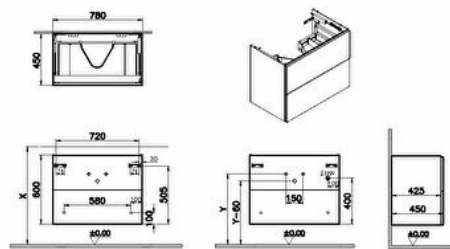

Collection: M-Line Pure

Technical specifications

Colour	Glossy white
Height	600
Width	777
Depth	447
Designer	VitrA Design Team
Driver IP	IP67
Energy Label	G
Finish	PVC

Material	PVC
Soft close	Yes
Syphon	Syphon Not Included
Body Material	MDF
LED	Yes
Touch Free Products	Yes

Watt	8,1 W
Body Colour	White high gloss
Marketing Measure (cm)	80 CM

Finish-Front	PVC
Front Material	MDF
Full Extension	Yes
Grip	Push to open
Kelvin	3000K
LED IP	IP20
Led Switch	Motion sensor
Lighting type	Indoor Lighting

Drainer	Not included
Syphon Cut-Out	Yes
Assembly	Suspended
Drawer option	2 Drawers
Front Colour	Glossy White
Lumen	480 LM
Number of Doors	2
Packaged Product Sizes (WxDxH)	827X497X650

Leg Option No

Guarantee 2

2A technical drawing

Technical specifications

Colour: Glossy white **Height:** 600 **Width:** 777 **Depth:** 447 **Designer:** VitrA Design Team **Driver IP:** IP67 **Energy Label:** G **Finish:** PVC
Finish-Front: PVC **Front Material:** MDF **Full Extension:** Yes **Grip:** Push to open **Kelvin:** 3000K **LED IP:** IP20 **Led Switch:** Motion sensor
Lighting type: Indoor Lighting **Material:** PVC **Soft close:** Yes **Syphon:** Syphon Not Included **Body Material:** MDF **LED:** Yes
Touch Free Products: Yes **Drainer:** Not included **Syphon Cut-Out:** Yes **Assembly:** Suspended **Drawer option:** 2 Drawers **Front Colour:** Glossy White **Lumen:** 480 LM **Number of Doors:** 2 **Packaged Product Sizes (WxDxH):** 827X497X650 **Watt:** 8,1 W **Body Colour:** White high gloss **Marketing Measure (cm):** 80 CM **Leg Option:** No **Guarantee:** 2