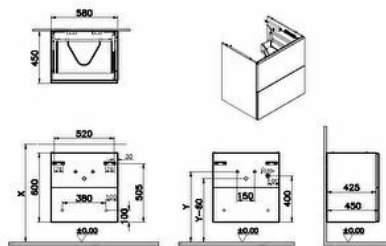

Collection: M-Line Pure

Technical specifications

Colour	Matt Graphite
Height	600
Width	577
Depth	447
Designer	VitrA Design Team
Driver IP	IP67
Energy Label	G
Finish	PVC

Material	PVC
Soft close	Yes
Syphon	Syphon Not Included
Body Material	MDF
LED	Yes
Touch Free Products	Yes
Drainer	Not included

Watt	7,2 W
Body Colour	Matt graphite
Marketing Measure (cm)	60 CM
Leg Option	No

Finish-Front	PVC
Front Material	MDF
Full Extension	Yes
Grip	Push to open
Kelvin	3000K
LED IP	IP20
Led Switch	Motion sensor
Lighting type	Indoor Lighting

Syphon Cut-Out	Yes
Assembly	Suspended
Drawer option	2 Drawers
Front Colour	Matt graphite
Lumen	480 LM
Number of Doors	2
Packaged Product Sizes (WxDxH)	627X497X650

2A technical drawing

Technical specifications

Colour: Matt Graphite **Height:** 600 **Width:** 577 **Depth:** 447 **Designer:** VitrA Design Team **Driver IP:** IP67 **Energy Label:** G **Finish:** PVC **Finish-Front:** PVC **Front Material:** MDF **Full Extension:** Yes **Grip:** Push to open **Kelvin:** 3000K **LED IP:** IP20 **Led Switch:** Motion sensor **Lighting type:** Indoor Lighting **Material:** PVC **Soft close:** Yes **Syphon:** Syphon Not Included **Body Material:** MDF **LED:** Yes **Touch Free Products:** Yes **Drainer:** Not included **Syphon Cut-Out:** Yes **Assembly:** Suspended **Drawer option:** 2 Drawers **Front Colour:** Matt graphite **Lumen:** 480 LM **Number of Doors:** 2 **Packaged Product Sizes (WxDxH):** 627X497X650 **Watt:** 7,2 W **Body Colour:** Matt graphite **Marketing Measure (cm):** 60 CM **Leg Option:** No **Guarantee:** 2