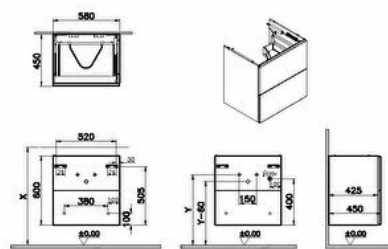

Collection: M-Line Pure

Technical specifications

Colour	Matte Light Grey
Height	600
Width	577
Depth	447
Designer	VitrA Design Team
Driver IP	IP67
Energy Label	G
Finish	PVC

Material	PVC
Soft close	Yes
Syphon	Syphon Not Included
Body Material	MDF
LED	Yes
Touch Free Products	Yes
Drainer	Not included

Watt	7,2 W
Body Colour	Matt light grey
Marketing Measure (cm)	60 CM
Leg Option	No

Finish-Front	PVC
Front Material	MDF
Full Extension	Yes
Grip	Push to open
Kelvin	3000K
LED IP	IP20
Led Switch	Motion sensor
Lighting type	Indoor Lighting

Syphon Cut-Out	Yes
Assembly	Suspended
Drawer option	2 Drawers
Front Colour	Matt light grey
Lumen	480 LM
Number of Doors	2
Packaged Product Sizes (WxDxH)	627X497X650

2A technical drawing

Technical specifications

Colour: Matte Light Grey **Height:** 600 **Width:** 577 **Depth:** 447 **Designer:** VitrA Design Team **Driver IP:** IP67 **Energy Label:** G **Finish:** PVC **Finish-Front:** PVC **Front Material:** MDF **Full Extension:** Yes **Grip:** Push to open **Kelvin:** 3000K **LED IP:** IP20 **Led Switch:** Motion sensor **Lighting type:** Indoor Lighting **Material:** PVC **Soft close:** Yes **Syphon:** Syphon Not Included **Body Material:** MDF **LED:** Yes **Touch Free Products:** Yes **Drainer:** Not included **Syphon Cut-Out:** Yes **Assembly:** Suspended **Drawer option:** 2 Drawers **Front Colour:** Matt light grey **Lumen:** 480 LM **Number of Doors:** 2 **Packaged Product Sizes (WxDxH):** 627X497X650 **Watt:** 7,2 W **Body Colour:** Matt light grey **Marketing Measure (cm):** 60 CM **Leg Option:** No **Guarantee:** 2