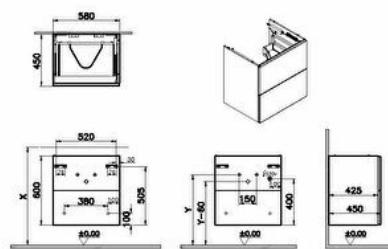

Collection: M-Line Pure

Technical specifications

Colour	Glossy white
Height	600
Width	577
Depth	447
Designer	VitrA Design Team
Driver IP	IP67
Energy Label	G
Finish	PVC

Material	PVC
Soft close	Yes
Syphon	Syphon Not Included
Body Material	MDF
LED	Yes
Touch Free Products	Yes

Watt	7,2 W
Body Colour	White high gloss
Marketing Measure (cm)	60 CM

Finish-Front	PVC
Front Material	MDF
Full Extension	Yes
Grip	Push to open
Kelvin	3000K
LED IP	IP20
Led Switch	Motion sensor
Lighting type	Indoor Lighting

Drainer	Not included
Syphon Cut-Out	Yes
Assembly	Suspended
Drawer option	2 Drawers
Front Colour	Glossy White
Lumen	480 LM
Number of Doors	2
Packaged Product Sizes (WxDxH)	627X497X650

Leg Option	No
------------	----

Guarantee	2
-----------	---

2A technical drawing**Technical specifications**

Colour: Glossy white **Height:** 600 **Width:** 577 **Depth:** 447 **Designer:** VitrA Design Team **Driver IP:** IP67 **Energy Label:** G **Finish:** PVC **Finish-Front:** PVC **Front Material:** MDF **Full Extension:** Yes **Grip:** Push to open **Kelvin:** 3000K **LED IP:** IP20 **Led Switch:** Motion sensor **Lighting type:** Indoor Lighting **Material:** PVC **Soft close:** Yes **Syphon:** Syphon Not Included **Body Material:** MDF **LED:** Yes **Touch Free Products:** Yes **Drainer:** Not included **Syphon Cut-Out:** Yes **Assembly:** Suspended **Drawer option:** 2 Drawers **Front Colour:** Glossy White **Lumen:** 480 LM **Number of Doors:** 2 **Packaged Product Sizes (WxDxH):** 627X497X650 **Watt:** 7,2 W **Body Colour:** White high gloss **Marketing Measure (cm):** 60 CM **Leg Option:** No **Guarantee:** 2