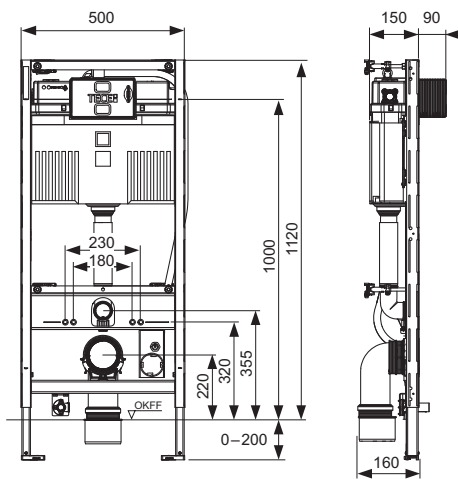

A raised ceramic attachment for a sitting height of 48 cm can be added in keeping with German standard DIN 18040 (DIN 18040: Barrier-free construction - Part 1: Publicly accessible buildings and workplaces).

Please order separately:

- Toilet flush plate (see flush plates)
- Fitting for pre-wall, corner or wooden stud wall structures
- Insert chute for cleaning tablets (optional)

Sales data:

Product name: TECEprofil toilet module TECEprofil with Uni cistern, for TOTO Neorest Washlet (WC) AC 2.0/EW 2.0, installation height 1120 mm

Commodity group: 905

Product group: 2009050010

Spare parts:

- | | | |
|----|---------|--|
| 1 | 9820103 | Uni cistern 1120 mm |
| 2 | 9820040 | Assembly kit for Uni cistern |
| 3 | 9820011 | Flush pipe with O-ring, length 269 mm, dry-wall construction |
| 4 | 9820015 | Flush pipe seal |
| 5 | 9820134 | Toilet drain bend DN 90 (PP) |
| 6 | 9820139 | Seal for drain bend DN 90 |
| 7 | 9820348 | Toilet drain bend holder complete, mounting on cross-beam at bottom (from 04/2017) |
| 8 | 9820136 | Adapter DN 90/DN 100 (PP) |
| 9 | 9380014 | Wall attachment with quick closure |
| 10 | 9820447 | Foot brake with steel spring |
| 11 | 9820335 | C-section for module foot |
| 12 | 9820332 | Module foot with toggle left |
| 13 | 9820333 | Module foot with toggle right |
| 14 | 9820259 | Control cable |
| 15 | 9820057 | Connection set DN 90 for toilet |
| 16 | 9820043 | By-pack for toilet module |
| 17 | 9820312 | Bare wall toilet plug for flush pipe and drain bend |