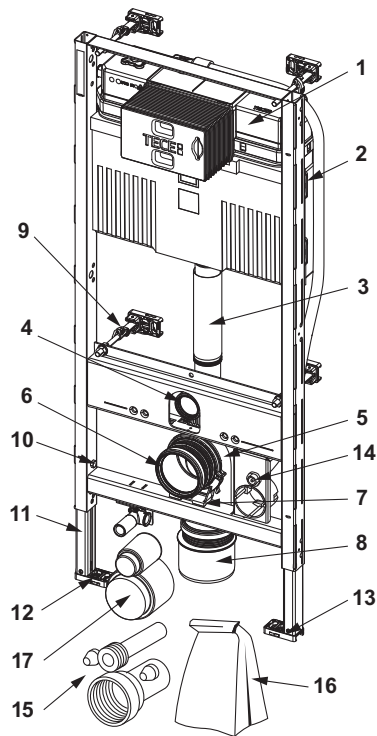

Module frame:

- Self-supporting, powder-coated
- Two M 12 retaining bolts and nuts
- Toilet drain bend DN 90 with joint adapter DN 90/100, made of PP
- Joint adapter also suitable for horizontal installation
- DN 90 toilet connection set including protective plug
- Pre-mounted control cable for automatic flush actuation with TOTO Neorest Washlet (WC) AC 2.0/EW 2.0
- Pre-mounted hollow-wall box for power connection of the shower toilet
- Pre-mounted holding plate for water connection of the shower toilet
- 1/2" x 1/2" wall disk including sound insulation
- Four depth-adjustable module attachments

Please order separately:

- Toilet flush plate (see flush plates)
- Fitting for pre-wall, corner or wooden stud wall structures
- Insert chute for cleaning tablets (optional)

Sales data:

Product name: TECEprofil toilet module TECEprofil with Uni cistern, for TOTO Neorest Washlet (WC) AC 2.0/EW 2.0, installation height 1120 mm

Commodity group: 905

Product group: 2009050010

Spare parts:

- | | | |
|----|---------|--|
| 1 | 9820103 | Uni cistern 1120 mm |
| 2 | 9820040 | Assembly kit for Uni cistern |
| 3 | 9820011 | Flush pipe with O-ring, length 269 mm, dry-wall construction |
| 4 | 9820015 | Flush pipe seal |
| 5 | 9820134 | Toilet drain bend DN 90 (PP) |
| 6 | 9820139 | Seal for drain bend DN 90 |
| 7 | 9820348 | Toilet drain bend holder complete, mounting on cross-beam at bottom (from 04/2017) |
| 8 | 9820136 | Adapter DN 90/DN 100 (PP) |
| 9 | 9380014 | Wall attachment with quick closure |
| 10 | 9820447 | Foot brake with steel spring |
| 11 | 9820335 | C-section for module foot |
| 12 | 9820332 | Module foot with toggle left |
| 13 | 9820333 | Module foot with toggle right |
| 14 | 9820259 | Control cable |
| 15 | 9820057 | Connection set DN 90 for toilet |
| 16 | 9820043 | By-pack for toilet module |
| 17 | 9820312 | Bare wall toilet plug for flush pipe and drain bend |