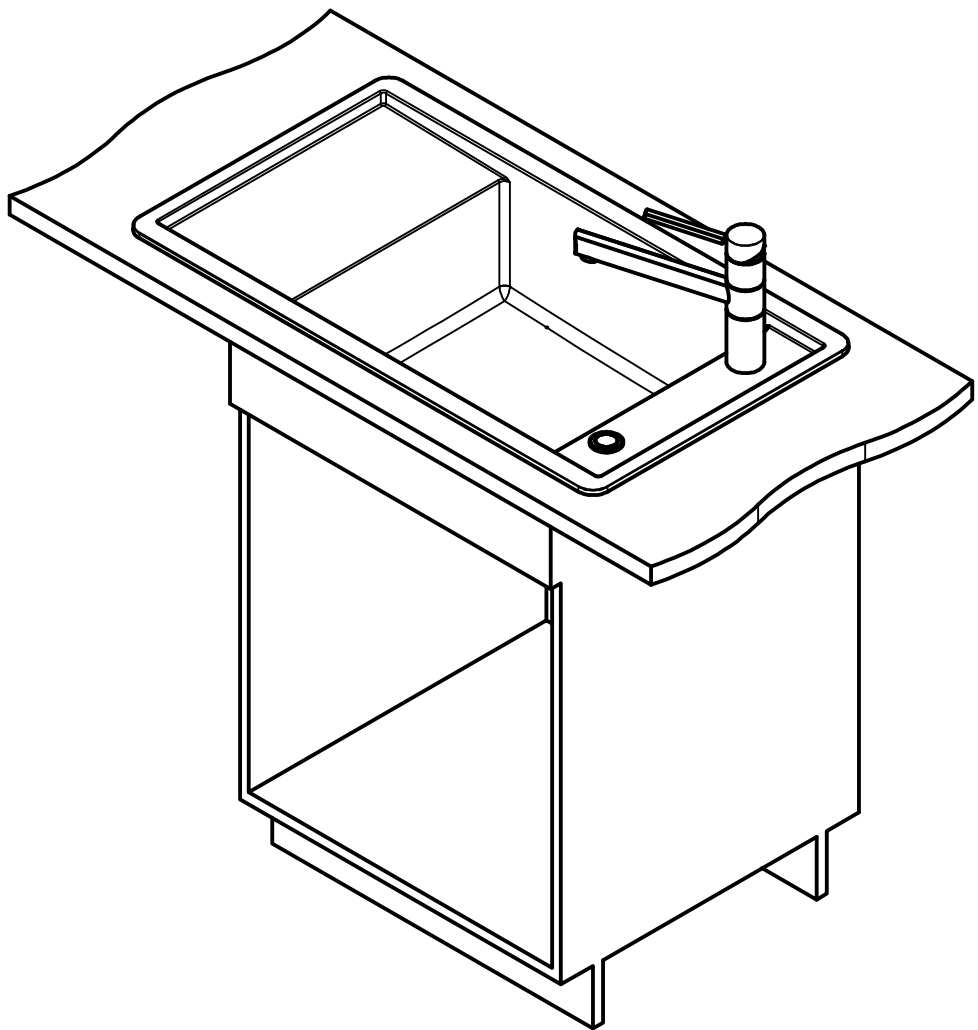

ISO

Drawing No.	20259111_01	Revision	-
Drawn Date	08.03.2024		
These drawings and specifications are the property of Franke Technology and Trademark Ltd. and shall not be reproduced, copied or transferred to any third party without the prior written permission of Franke Technology and Trademark Ltd., Hergiswil, Switzerland			

Franke Küchentechnik AG
CH-4663 Aarburg
Phone: +41 62 787 31 31
Internet: www.franke.com

FSG 611-88

Sheet	Sheets
6	6