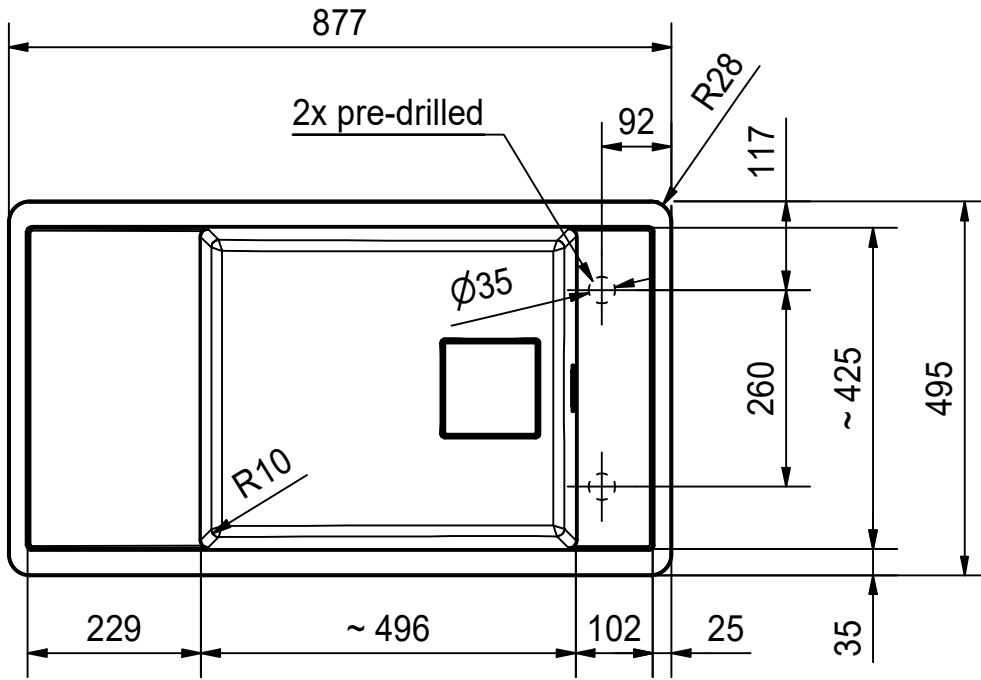

DT

Drawing No.	20259111_01	Revision	-
Drawn Date	08.03.2024		
These drawings and specifications are the property of Franke Technology and Trademark Ltd. and shall not be reproduced, copied or transferred to any third party without the prior written permission of Franke Technology and Trademark Ltd., Hergiswil, Switzerland			

Franke Küchentechnik AG
CH-4663 Aarburg
Phone: +41 62 787 31 31
Internet: www.franke.com

FSG 611-88

Sheet	Sheets
5	6