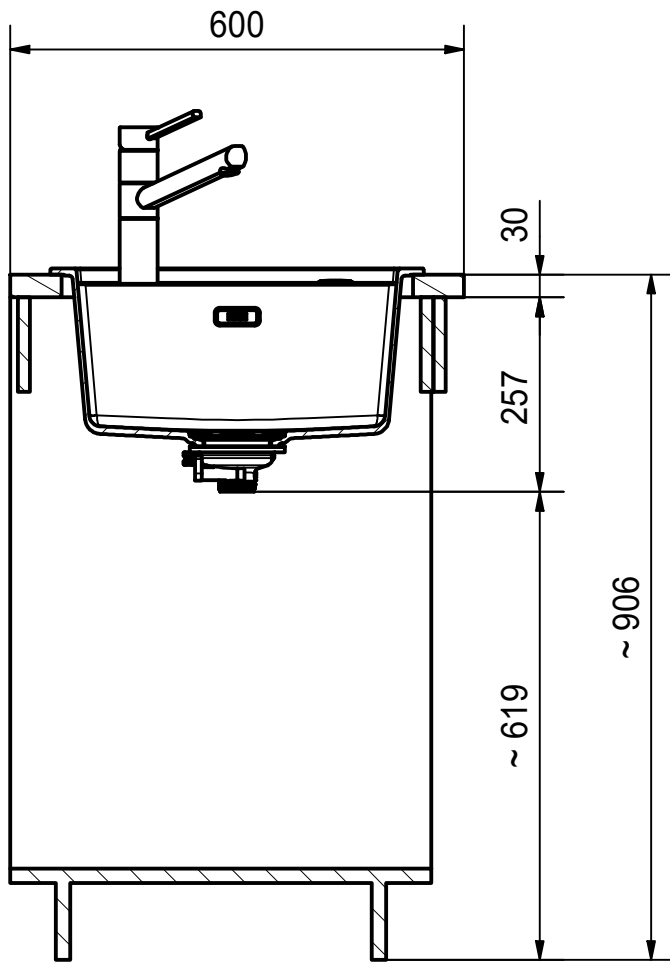

DS

Drawing No.	20259111_01	Revision	-
Drawn Date	08.03.2024		
These drawings and specifications are the property of Franke Technology and Trademark Ltd. and shall not be reproduced, copied or transferred to any third party without the prior written permission of Franke Technology and Trademark Ltd., Hergiswil, Switzerland			

Franke Küchentechnik AG
CH-4663 Aarburg
Phone: +41 62 787 31 31
Internet: www.franke.com

FSG 611-88

Sheet	Sheets
2	6