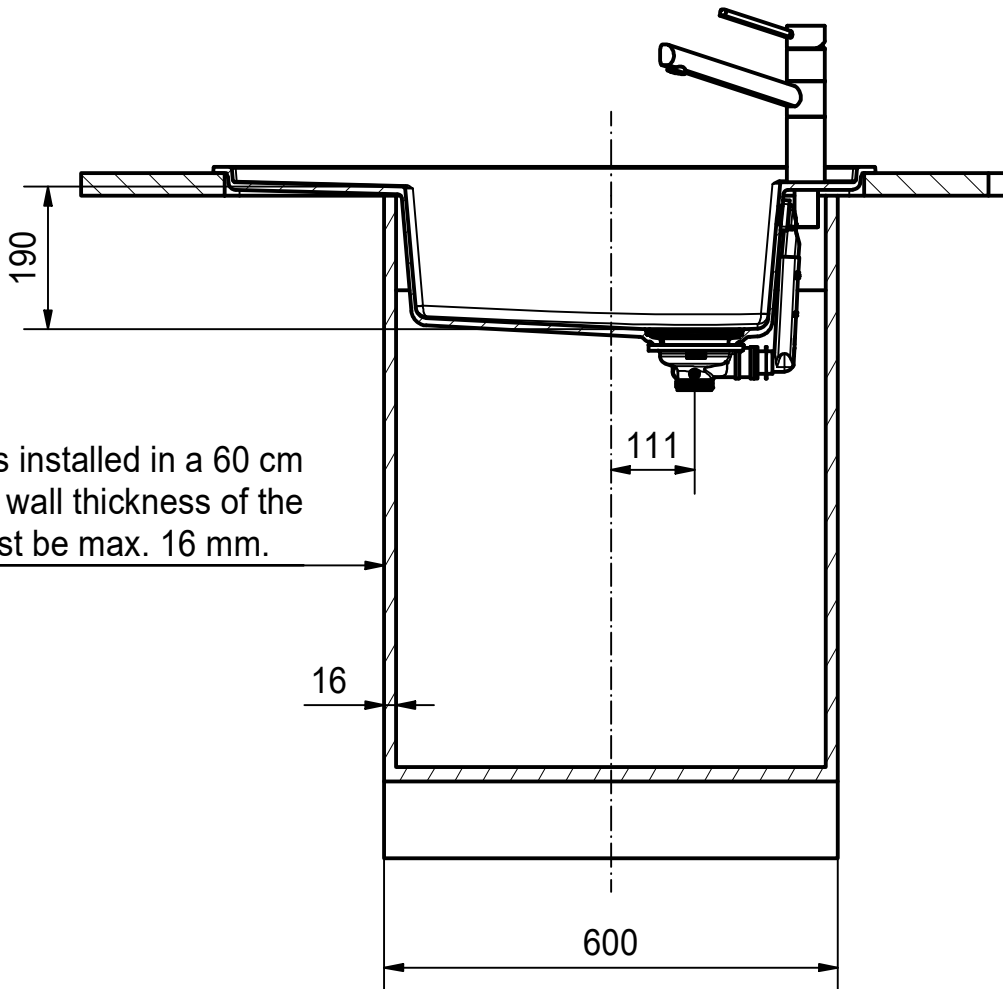

DF

If the sink is installed in a 60 cm cabinet the wall thickness of the cabinet must be max. 16 mm.

Drawing No.	20259111_01	Revision	-
Drawn Date	08.03.2024		
<small>These drawings and specifications are the property of Franke Technology and Trademark Ltd. and shall not be reproduced, copied or transferred to any third party without the prior written permission of Franke Technology and Trademark Ltd., Hergiswil, Switzerland</small>			