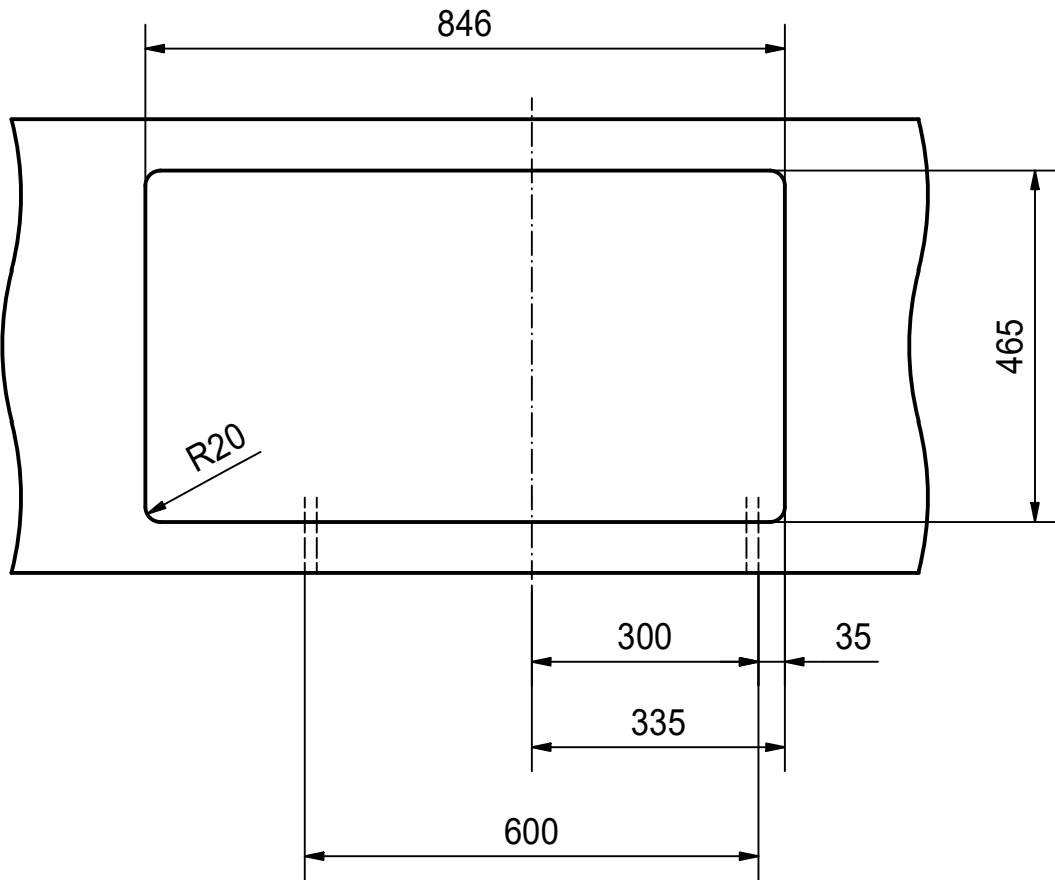

CO

Drawing No.	20259111_01	Revision	-
Drawn Date	08.03.2024		
These drawings and specifications are the property of Franke Technology and Trademark Ltd. and shall not be reproduced, copied or transferred to any third party without the prior written permission of Franke Technology and Trademark Ltd., Hergiswil, Switzerland			

Franke Küchentechnik AG
CH-4663 Aarburg
Phone: +41 62 787 31 31
Internet: www.franke.com

FSG 611-88

Sheet	Sheets
3	6