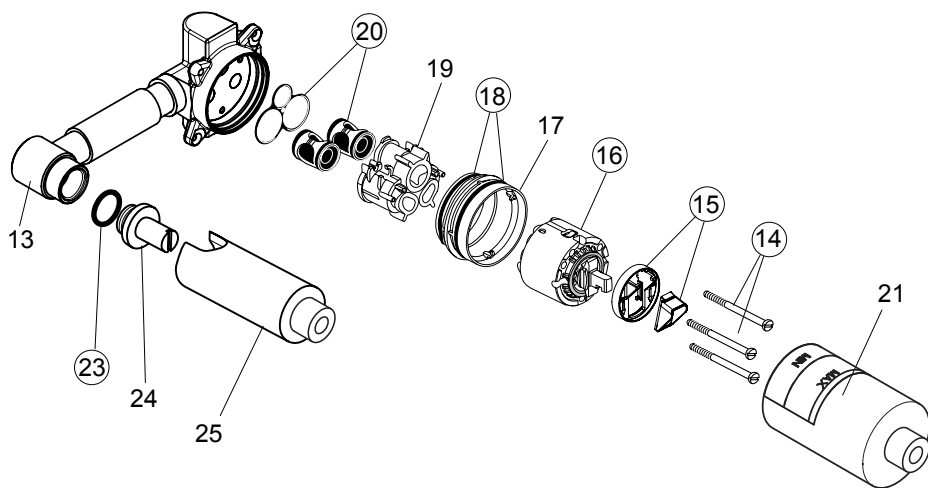

Position

14 = A 963 783 NU
15 = A 860 700 NU
16 = A 960 500 NU
18 = A 963 526 NU
20 = A 963 524 NU
23 = A 962 869 NU

Ideal
STANDARD

0916 / A865 813
(+ A 865 612)
Made in Germany

MELANGE

A 4265 NU

Ideal Standard International NV
Corporate Village - Gent Building
Da Vincilaan 2
1935 Zaventem
Belgium

www.idealstandardinternational.com

1
↓
3

1

39 min.
61 max.

2

G1/2

G1/2

3