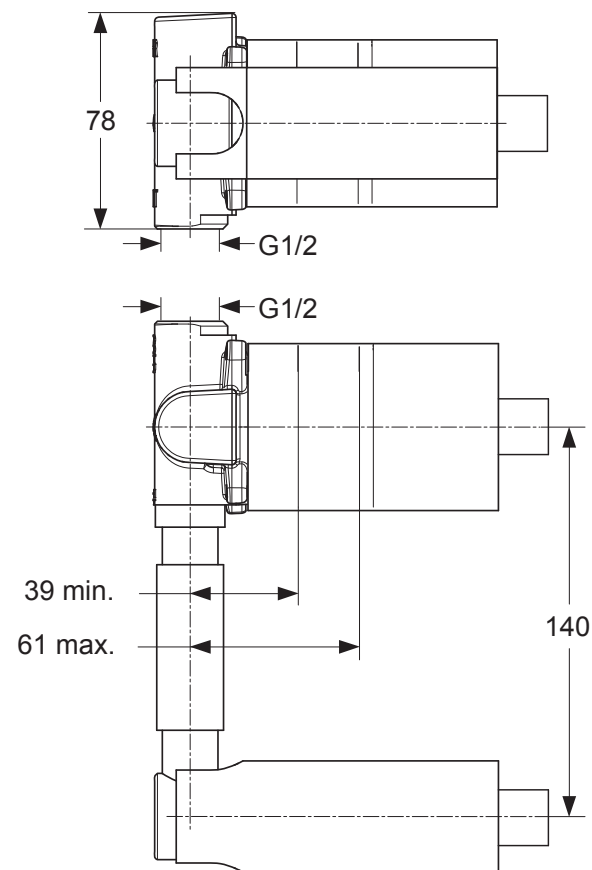

Position

14 = A 963 783 NU
15 = A 860 700 NU
16 = A 960 500 NU
18 = A 963 526 NU
20 = A 963 524 NU
23 = A 962 869 NU

Ideal
STANDARD

0916 / A865 813
(+ A 865 612)
Made in Germany

MELANGE

A 4265 NU

Ideal Standard International NV
Corporate Village - Gent Building
Da Vincilaan 2
1935 Zaventem
Belgium

www.idealstandardinternational.com

1
↓
3

1

39 min.
61 max.

2

G1/2

G1/2

3