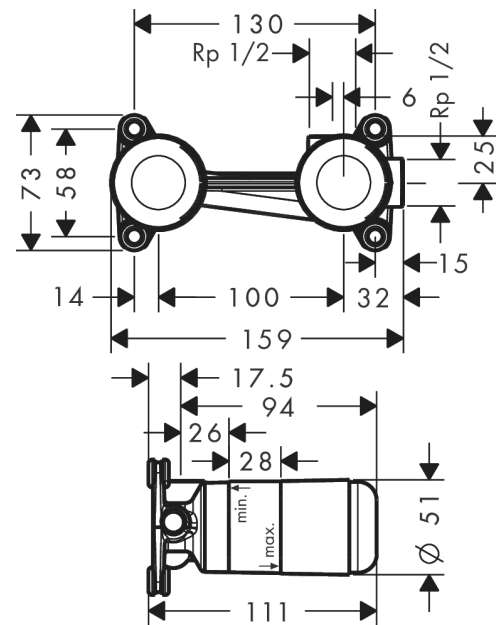

#### product features

- installation depth: 44 mm
- variable positioning of the mixer system, can be left or right of the spout
- connection dimension: DN15

### Scale drawing

**Basic set for single lever basin mixer for concealed installation wall-mounted**  
 Surfaces: n.a. Article Number: 13623180

## Exploded Drawing

Year of production: >10/17

**Basic set for single lever basin mixer for concealed installation wall-mounted**

Surfaces: n.a. Article Number: **13623180**

**Spare part list**

Year of production: >10/17

Pos.	Description	Article Number	Price	PU
1	O-ring 18x2,5	98139000	-	1
2	O-ring 24x3	92112000	-	1
3	extension 25 mm	13586000	-	1