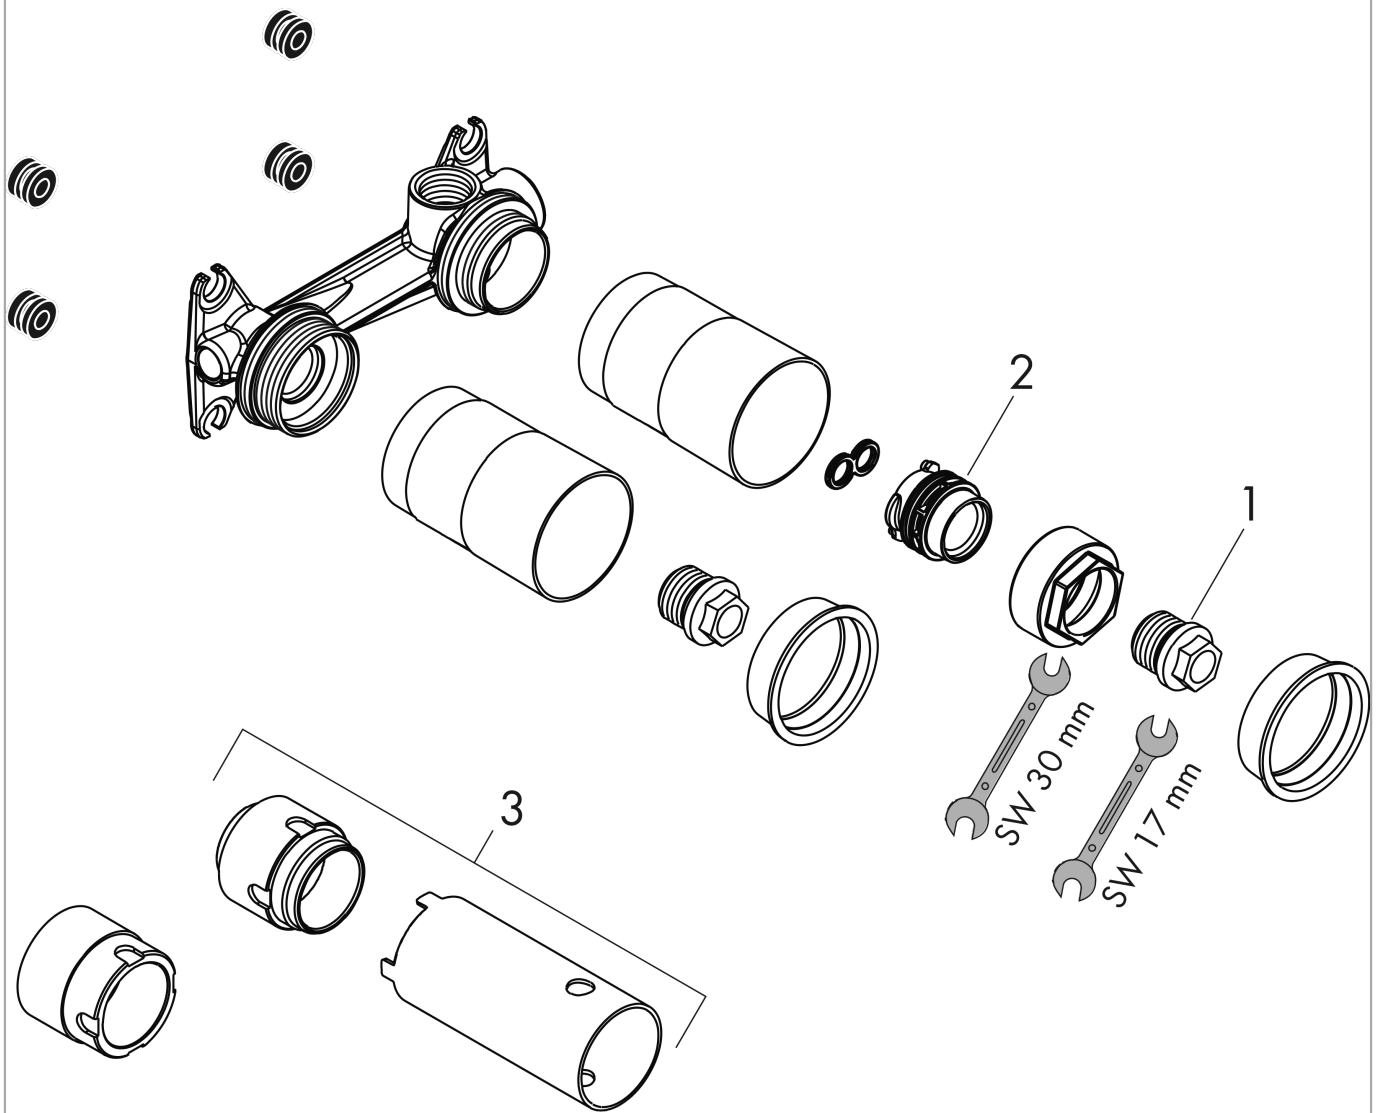

#### product features

- installation depth: 44 mm
- variable positioning of the mixer system, can be left or right of the spout
- connection dimension: DN15

### Scale drawing

**Basic set for single lever basin mixer for concealed installation wall-mounted**  
 Surfaces: n.a. Article Number: 13623180

## Exploded Drawing

Year of production: >10/17

**Basic set for single lever basin mixer for concealed installation wall-mounted**

Surfaces: n.a. Article Number: **13623180**

**Spare part list**

Year of production: >10/17

Pos.	Description	Article Number	Price	PU
1	O-ring 18x2,5	98139000	-	1
2	O-ring 24x3	92112000	-	1
3	extension 25 mm	13586000	-	1