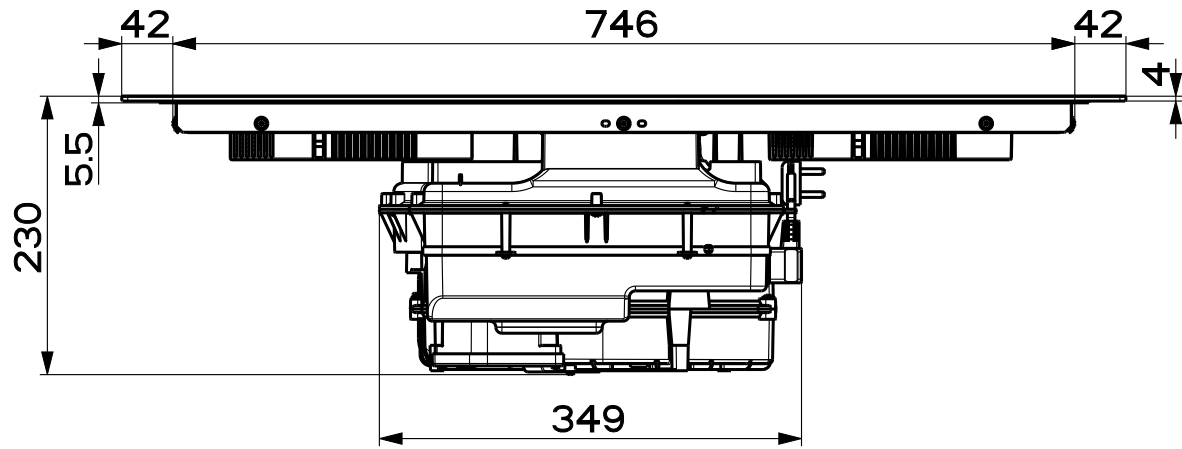

Created by Bellucci, Daniele	
Denomination	
DIM. DRAWING FK B4 FLEX 83 ASP/FILTR	
Lang EN 	Sheet 1/2
Modif.by	
Approved by Bellucci, Daniele	
Approval date 29-Sep-2023	
Doc. status Released	
Drawing N.	Rev
340006_1016	01

Created by Bellucci, Daniele	
Denomination DIM. DRAWING FK B4 FLEX 83 ASP/FILTR	
Lang EN 	Sheet 2/2
Modif.by	
Approved by Bellucci, Daniele	
Approval date 29-Sep-2023	
Doc. status Released	
Drawing N. 340006_1016	Rev 01