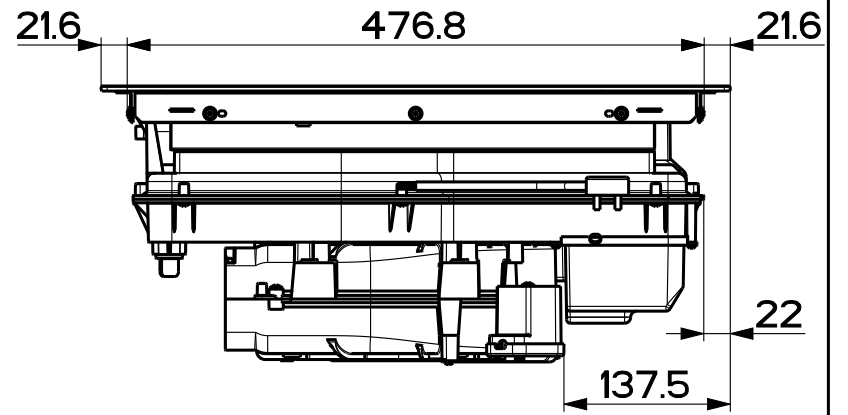

Created by Bellucci, Daniele	
Denomination	
DIM. DRAWING FK B4 FLEX 83 ASP/FILTR	
Lang EN 	Sheet 1/2
Modif.by	
Approved by Bellucci, Daniele	
Approval date 29-Sep-2023	
Doc. status Released	
Drawing N.	Rev
340006_1016	01

Created by Bellucci, Daniele	
Denomination DIM. DRAWING FK B4 FLEX 83 ASP/FILTR	
Lang EN 	Sheet 2/2
Modif.by	
Approved by Bellucci, Daniele	
Approval date 29-Sep-2023	
Doc. status Released	
Drawing N. 340006_1016	Rev 01