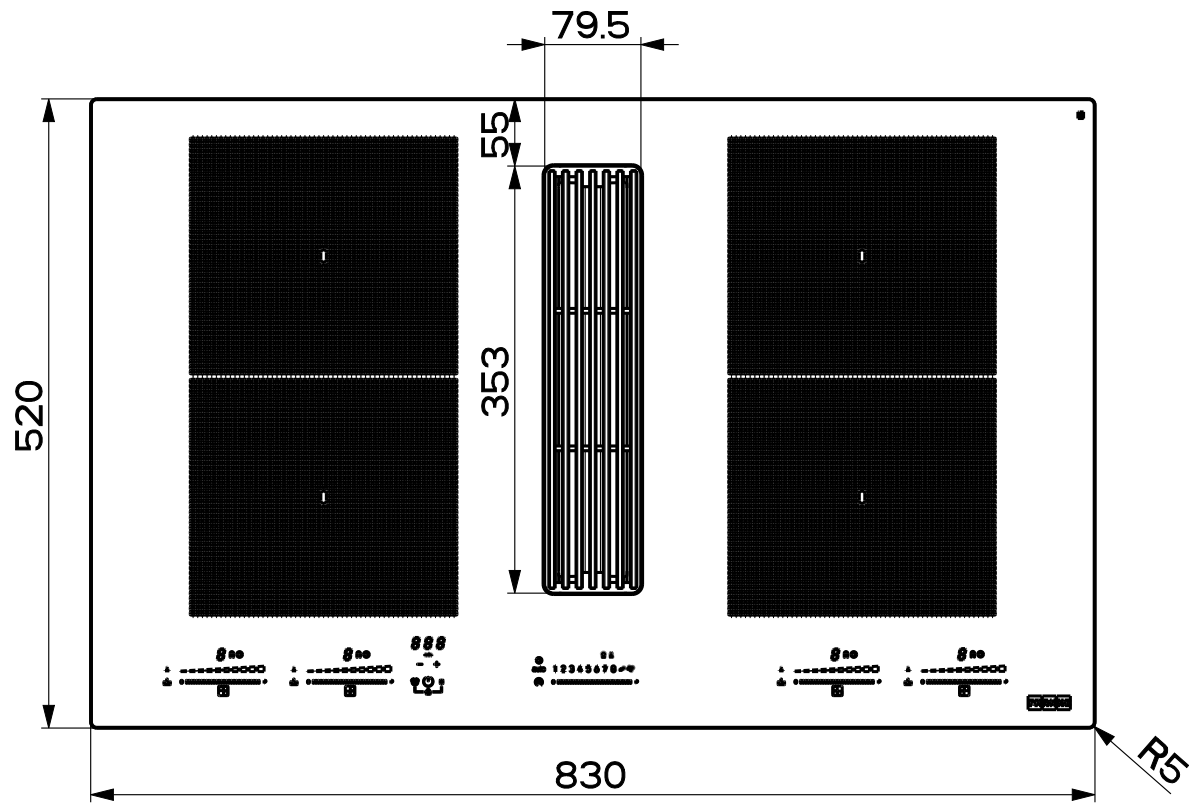

Created by Bellucci, Daniele	
Denomination	
DIM. DRAWING FK B4 FLEX 83 ASP/FILTR	
Lang EN 	Sheet 1/2
Modif.by	
Approved by Bellucci, Daniele	
Approval date 29-Sep-2023	
Doc. status Released	
Drawing N.	Rev
340006_1016	01

Created by Bellucci, Daniele	
Denomination DIM. DRAWING FK B4 FLEX 83 ASP/FILTR	
Lang EN 	Sheet 2/2
Modif.by	
Approved by Bellucci, Daniele	
Approval date 29-Sep-2023	
Doc. status Released	
Drawing N. 340006_1016	Rev 01