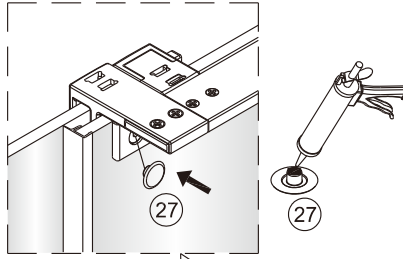

Degrease the bar and floor by No.20.

10

SAT® is registered trademark of

**Swiss
Aqua
Technologies**

Swiss Aqua Technologies AG
 Gewerbstrasse 9, 6330 Cham, Switzerland
www.swatec.ch
 Imported by SIKO KOUPELNY a.s.
 Made in P.R.C.