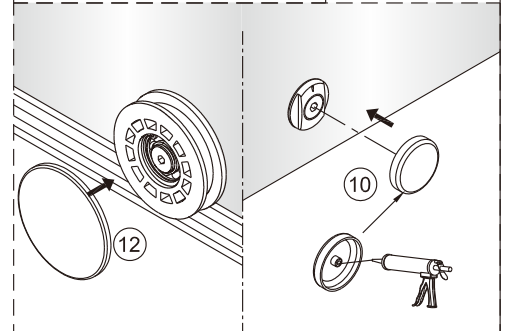

Degrease the bar and floor by No.20.

10

SAT® is registered trademark of

**Swiss
Aqua
Technologies**

Swiss Aqua Technologies AG
 Gewerbstrasse 9, 6330 Cham, Switzerland
www.swatec.ch
 Imported by SIKO KOUPELNY a.s.
 Made in P.R.C.