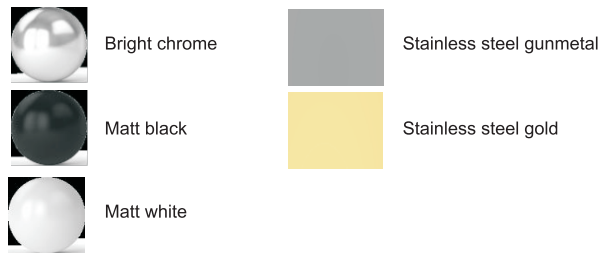

product size mm	Set A mm	Set B mm	Set C mm
900	875-890	875-890	875-890
1000	975-990	975-990	975-990
1100	1075-1090	1075-1090	1075-1090
1200	1175-1190	1175-1190	1175-1190
1400	1375-1390	1375-1390	1375-1390
1600	1575-1590	1575-1590	1575-1590
800	/	/	775-790
900	/	/	875-890
100	/	/	975-990
picture			

Description:

Sliding door for installation on floor or on shower tray.
 Install into walk in/niche/corner
 Transparent glass 8mm x (H) 2000mm
 CE and EN 14428 certified toughened safety glass
 Reversible L/R
 Support bar: parallel support bar
 Handle: double holes with notch, Stainless steel
 Profile: Bright chrome & Matt black & Matt white
 Stainless steel gunmetal & Stainless steel gold

Profile Finish:

Similar product:

900/1000/1100/1200/1400/1600/800/900/1000 mm

SIKOWIXM*+ SATWIXMPROFIL*+ SATWIXMZAVNEW*+ SIKOWIXMNIKAP*+
 SIKOWIXMSTENA*+ SATWIXMPROFILST*

Detached pieces	Item Code				Picture
Transparent glass	SIKOWIXM90 SIKOWIXM100	SIKOWIXM110 SIKOWIXM120	SIKOWIXM140	SIKOWIXM160	
Transparent glass	SIKOWIXMSTENA80	SIKOWIXMSTENA90	SIKOWIXMSTENA100	/	
Profile & parts kit for niche & walk in	SATWIXMPROFIL	SATWIXMPROFILC	/	/	
parallel support bar	SATWIXMZAVNEW	SATWIXMZAVNEWC	/	/	
Magnetic profile for niche	SIKOWIXMNIKAP	SIKOWIXMNIKAPC	/	/	
Profile & parts kit for side panel	SATWIXMPROFILST	SATWIXMPROFILSTC	/	/	