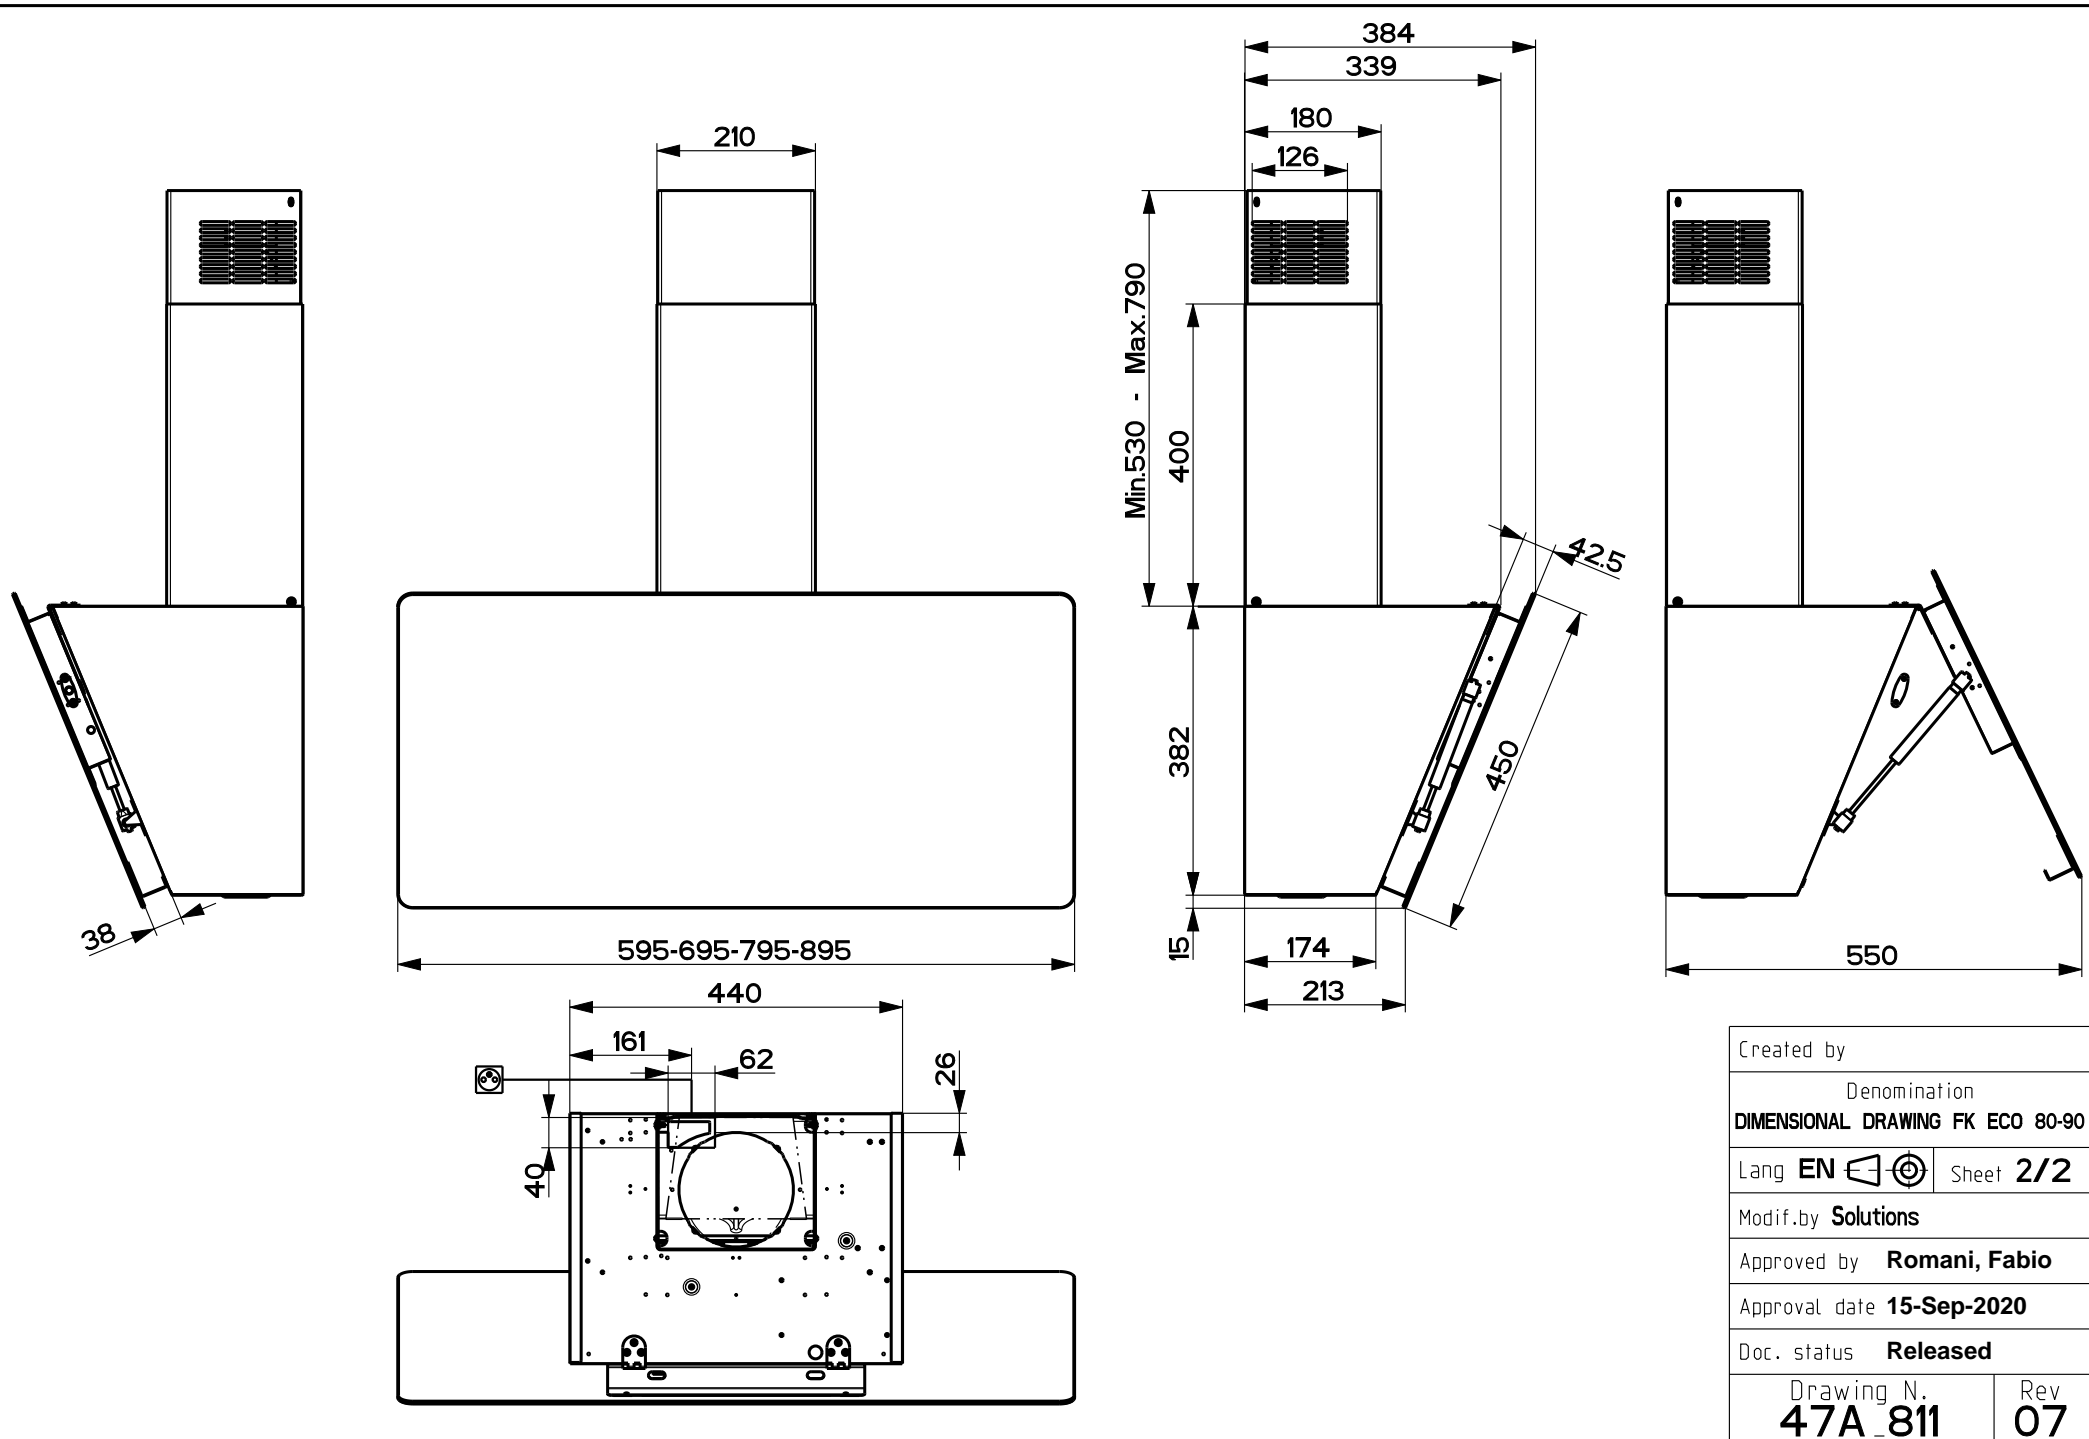

Created by	
Denomination DIMENSIONAL DRAWING FK ECO 80-90	
Lang EN 	Sheet 1/2
Modif.by Solutions	
Approved by Romani, Fabio	
Approval date 15-Sep-2020	
Doc. status Released	
Drawing N. 47A_811	Rev 07

Created by	
Denomination	
DIMENSIONAL DRAWING FK ECO 80-90	
Lang EN	Sheet 2/2
Modif.by Solutions	
Approved by Romani, Fabio	
Approval date 15-Sep-2020	
Doc. status Released	
Drawing N.	Rev
47A_811	07