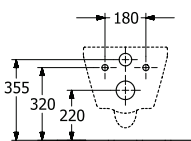

VERITY

€ excl. VAT

COMBI-PACK
TwistFlush[e³]

Article number	Description		01	pcs/ pal.	kg/ pc.
5C94 CL XX	individual packaging materials, wall-mounted, horizontal outlet, EN 997 composed of: Washdown WC TwistFlush[e³], WC-seat and cover with QuickRelease and SoftClosing hinges	   	186,40	12	21

COMBI-PACK
TwistFlush[e³]

Article number	Description		01	pcs/ pal.	kg/ pc.
5C95 CL XX	individual packaging materials, wall-mounted, horizontal outlet, EN 997 composed of: Washdown WC TwistFlush[e³], WC-seat and cover with QuickRelease and SoftClosing hinges	   	205,70	12	21

XX = Colour code to be indicated
01 = White Alpin, R1 = White Alpin CeramicPlus