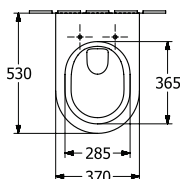

VERITY

€ excl. VAT

COMBI-PACK
TwistFlush[e³]

Article number	Description		01	pcs/ pal.	kg/ pc.
5C94 CL XX	individual packaging materials, wall-mounted, horizontal outlet, EN 997 composed of: Washdown WC TwistFlush[e³], WC-seat and cover with QuickRelease and SoftClosing hinges	   	186,40	12	21

COMBI-PACK
TwistFlush[e³]

Article number	Description		01	pcs/ pal.	kg/ pc.
5C95 CL XX	individual packaging materials, wall-mounted, horizontal outlet, EN 997 composed of: Washdown WC TwistFlush[e³], WC-seat and cover with QuickRelease and SoftClosing hinges	   	205,70	12	21

XX = Colour code to be indicated
01 = White Alpin, R1 = White Alpin CeramicPlus