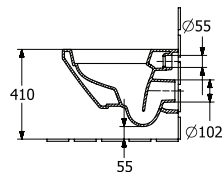

VERITY

€ excl. VAT

COMBI-PACK
TwistFlush[e³]

Article number	Description		01	pcs/ pal.	kg/ pc.
5C94 CL XX	individual packaging materials, wall-mounted, horizontal outlet, EN 997 composed of: Washdown WC TwistFlush[e³], WC-seat and cover with QuickRelease and SoftClosing hinges	   	186,40	12	21

COMBI-PACK
TwistFlush[e³]

Article number	Description		01	pcs/ pal.	kg/ pc.
5C95 CL XX	individual packaging materials, wall-mounted, horizontal outlet, EN 997 composed of: Washdown WC TwistFlush[e³], WC-seat and cover with QuickRelease and SoftClosing hinges	   	205,70	12	21

XX = Colour code to be indicated
01 = White Alpin, R1 = White Alpin CeramicPlus