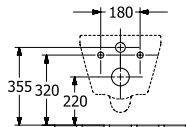

VERITY

€ excl. VAT

COMBI-PACK
TwistFlush[e³]

Article number	Description		01	pcs/ pal.	kg/ pc.
5C94 CL XX	individual packaging materials, wall-mounted, horizontal outlet, EN 997 composed of: Washdown WC TwistFlush[e³], WC-seat and cover with QuickRelease and SoftClosing hinges	   	186,40	12	21

COMBI-PACK
TwistFlush[e³]

Article number	Description		01	pcs/ pal.	kg/ pc.
5C95 CL XX	individual packaging materials, wall-mounted, horizontal outlet, EN 997 composed of: Washdown WC TwistFlush[e³], WC-seat and cover with QuickRelease and SoftClosing hinges	   	205,70	12	21

XX = Colour code to be indicated
01 = White Alpin, R1 = White Alpin CeramicPlus