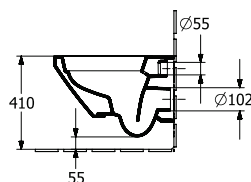

VERITY

€ excl. VAT

COMBI-PACK
TwistFlush[e³]

Article number	Description		01	pcs/ pal.	kg/ pc.
5C94 CL XX	individual packaging materials, wall-mounted, horizontal outlet, EN 997 composed of: Washdown WC TwistFlush[e³], WC-seat and cover with QuickRelease and SoftClosing hinges	   	186,40	12	21

COMBI-PACK
TwistFlush[e³]

Article number	Description		01	pcs/ pal.	kg/ pc.
5C95 CL XX	individual packaging materials, wall-mounted, horizontal outlet, EN 997 composed of: Washdown WC TwistFlush[e³], WC-seat and cover with QuickRelease and SoftClosing hinges	   	205,70	12	21

XX = Colour code to be indicated
01 = White Alpin, R1 = White Alpin CeramicPlus