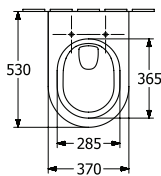

VERITY

€ excl. VAT

COMBI-PACK
TwistFlush[e³]

Article number	Description		01	pcs/ pal.	kg/ pc.
5C94 CL XX	individual packaging materials, wall-mounted, horizontal outlet, EN 997 composed of: Washdown WC TwistFlush[e³], WC-seat and cover with QuickRelease and SoftClosing hinges	   	186,40	12	21

COMBI-PACK
TwistFlush[e³]

Article number	Description		01	pcs/ pal.	kg/ pc.
5C95 CL XX	individual packaging materials, wall-mounted, horizontal outlet, EN 997 composed of: Washdown WC TwistFlush[e³], WC-seat and cover with QuickRelease and SoftClosing hinges	   	205,70	12	21

XX = Colour code to be indicated
01 = White Alpin, R1 = White Alpin CeramicPlus