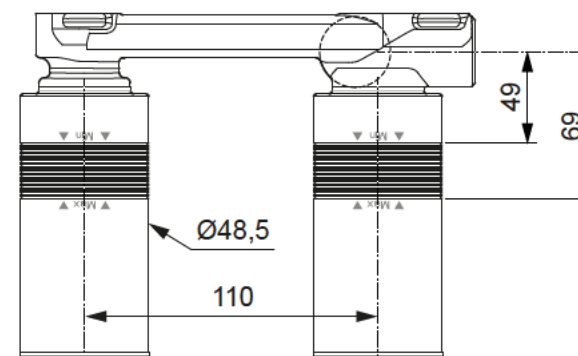

Ideal Standard International NV
Corporate Village - Gent Building
Da Vincilaan 2
1935 Zaventem
Belgium

www.idealstandardinternational.com