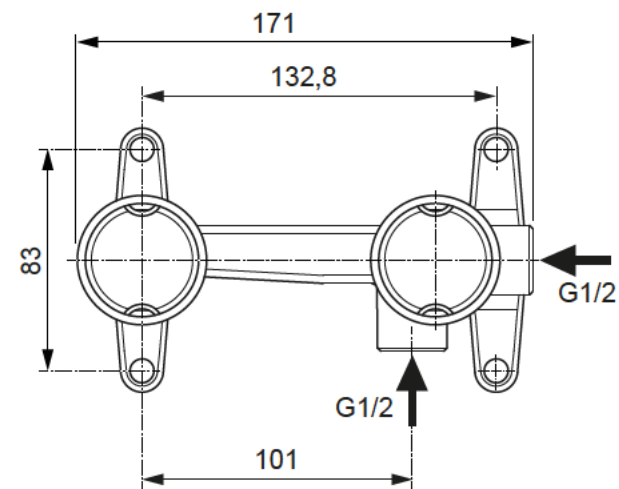

Ideal Standard International NV
Corporate Village - Gent Building
Da Vincilaan 2
1935 Zaventem
Belgium

www.idealstandardinternational.com