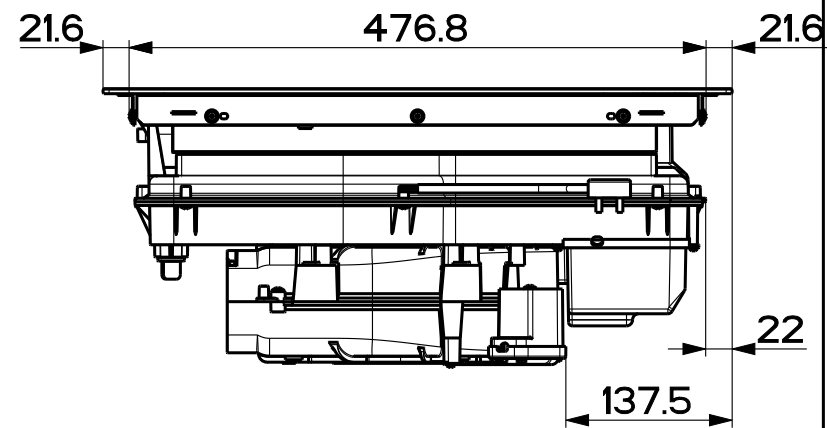

Created by <b>Bellucci, Daniele</b>	
Denomination	
<b>DIM. DRAW. FK 83 MARIS SLIM ASP/FILTR</b>	
Lang <b>EN</b> 	Sheet <b>1/2</b>
Modif.by	
Approved by <b>Bellucci, Daniele</b>	
Approval date <b>02-Oct-2023</b>	
Doc. status <b>Released</b>	
Drawing N. <b>340006_1004</b>	Rev <b>01</b>

Created by <b>Bellucci, Daniele</b>	
Denomination	
<b>DIM. DRAW. FK 83 MARIS SLIM ASP/FILTR</b>	
Lang <b>EN</b>	Sheet <b>2/2</b>
Modif.by	
Approved by <b>Bellucci, Daniele</b>	
Approval date <b>02-Oct-2023</b>	
Doc. status <b>Released</b>	
Drawing N. <b>340006_1004</b>	Rev <b>01</b>