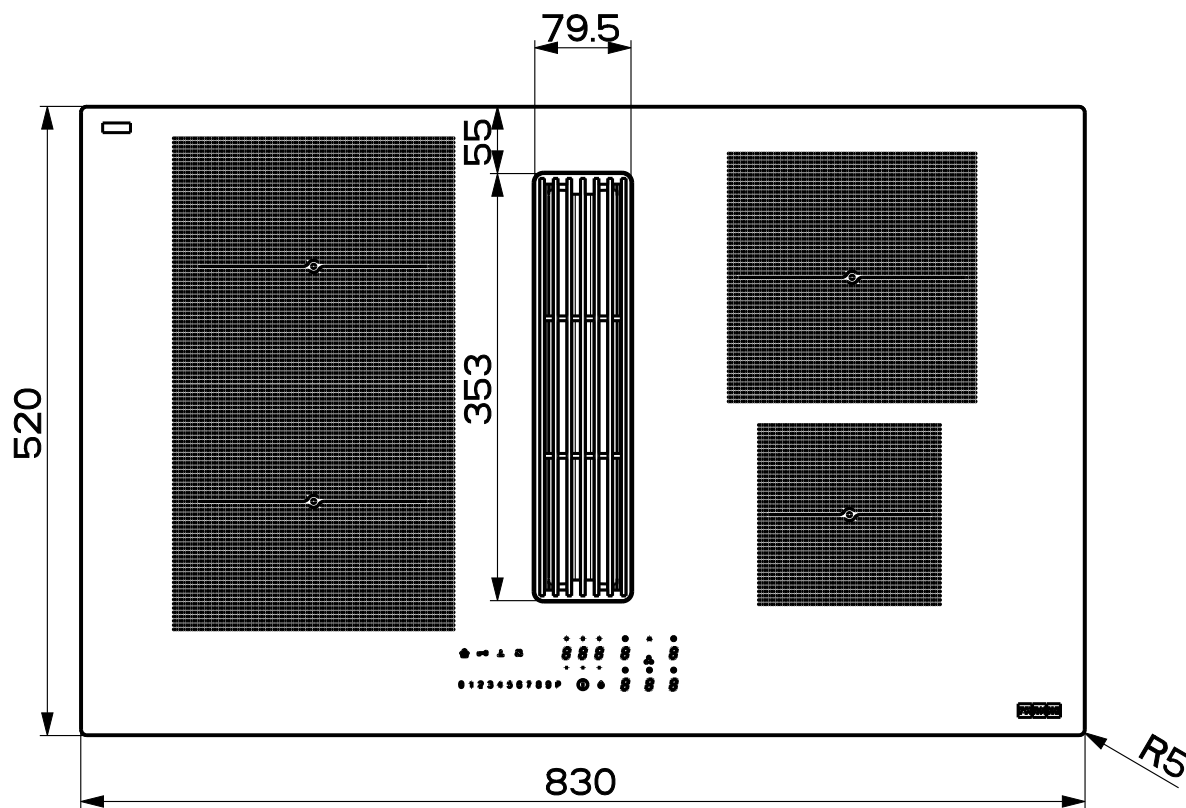

Created by <b>Bellucci, Daniele</b>	
Denomination	
<b>DIM. DRAW. FK 83 MARIS SLIM ASP/FILTR</b>	
Lang <b>EN</b> 	Sheet <b>1/2</b>
Modif.by	
Approved by <b>Bellucci, Daniele</b>	
Approval date <b>02-Oct-2023</b>	
Doc. status <b>Released</b>	
Drawing N. <b>340006_1004</b>	Rev <b>01</b>

Created by <b>Bellucci, Daniele</b>	
Denomination	
<b>DIM. DRAW. FK 83 MARIS SLIM ASP/FILTR</b>	
Lang <b>EN</b>	Sheet <b>2/2</b>
Modif.by	
Approved by <b>Bellucci, Daniele</b>	
Approval date <b>02-Oct-2023</b>	
Doc. status <b>Released</b>	
Drawing N. <b>340006_1004</b>	Rev <b>01</b>