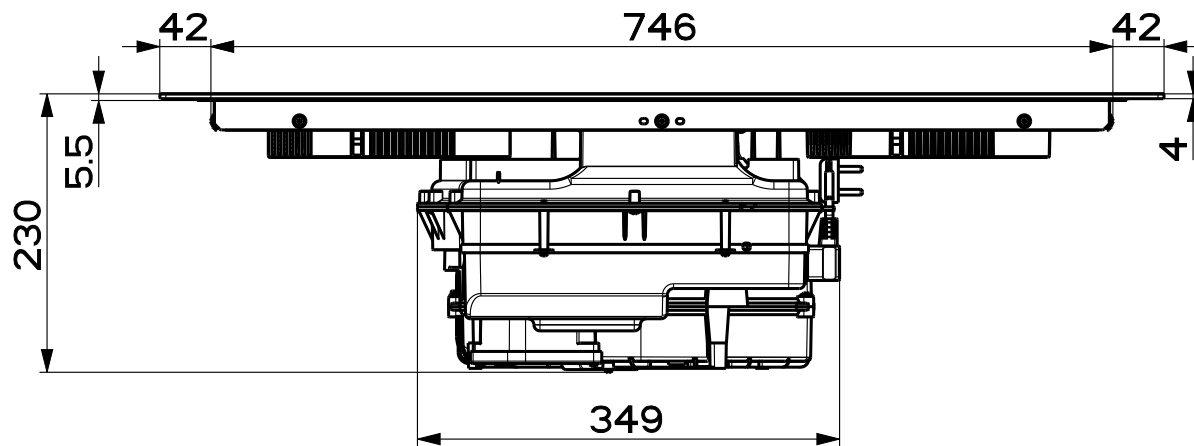

Created by <b>Bellucci, Daniele</b>	
Denomination	
<b>DIM. DRAW. FK 83 MARIS SLIM ASP/FILTR</b>	
Lang <b>EN</b> 	Sheet <b>1/2</b>
Modif.by	
Approved by <b>Bellucci, Daniele</b>	
Approval date <b>02-Oct-2023</b>	
Doc. status <b>Released</b>	
Drawing N. <b>340006_1004</b>	Rev <b>01</b>

Created by <b>Bellucci, Daniele</b>	
Denomination	
<b>DIM. DRAW. FK 83 MARIS SLIM ASP/FILTR</b>	
Lang <b>EN</b>	Sheet <b>2/2</b>
Modif.by	
Approved by <b>Bellucci, Daniele</b>	
Approval date <b>02-Oct-2023</b>	
Doc. status <b>Released</b>	
Drawing N. <b>340006_1004</b>	Rev <b>01</b>