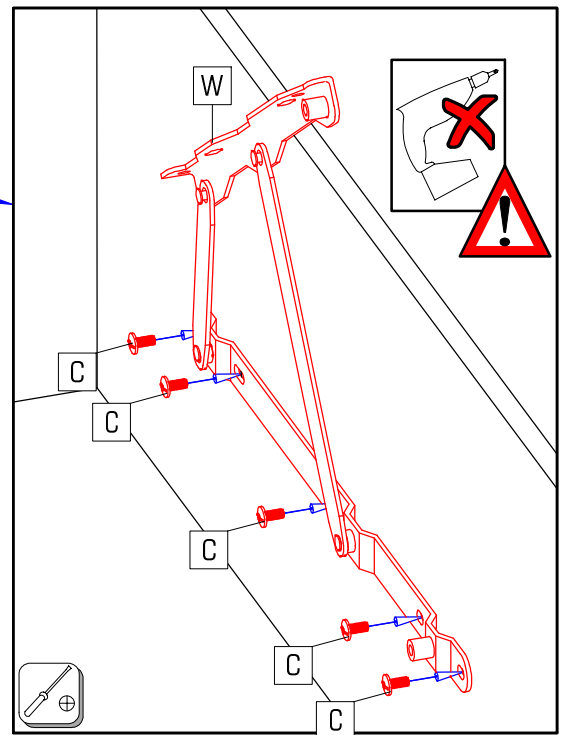

4/6 DOLI 140x200

A 100x	M 10x

C 10x	V 1x	W 1x

C 10x	T 4x

C 10x	T 4x