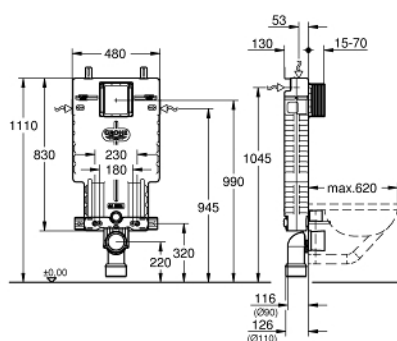

### POPIS PRODUKTU

- splachovací nádrž GD 2, 6 - 9 l
- sound-insulating EPS module for masonry-in
- 830 x 480 x 130 mm
- rail adaptors for modular fixing
- for single or rail installation
- wall rail with fixing accessories for single installation
- 2 WC fixing bolts
- distance of fixing bolts 180/230 mm
- fixing device for ceramic
- outlet bend Ø 90 mm
- hloubkově nastavitelné
- reducer Ø 90/110 mm
- inlet and outlet connecting set
- flushing cistern GD 2, 6 - 9 l, containing following features:
  - nastaveno z výroby na 3 l - 6 l
  - pneumatic discharge valve offering 3 modes of operation: dual flush or start/stop or single flush
  - water supply from left/right/back or top
  - low noise (group I acc. to German Noise Specification)
  - insulated against condensation
  - ½" water supply connection including integrated angle valve and push fit flexible hose union
- for vertical or horizontal use
- pro instalaci není třeba nářadí kontrolní hřídele včetně ochrany během fáze výstavby
- preparation for shower toilets with additional accessory 40 899 000 (sold separately)
- for mounting of small flush plates please order revision shaft 40 911 000 (sold separately)