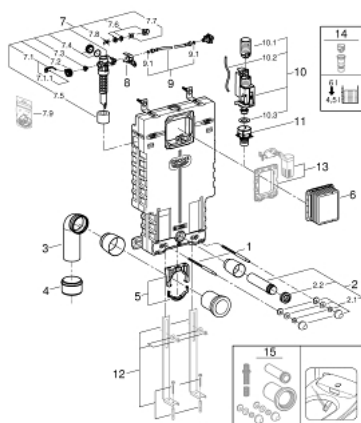

38 643 001 UNISSET MODUL PRO WC S EPS KRYTEM

NÁHRADNÍ DÍLY , října 2017 – Nyní

- 1: Závítový kolík (Č. obj. 4276400M)
- 2: Přívodná a odvodná souprava pro WC (Č. obj. 37311K00)
- 2.1: Upevnění umyvadla (Č. obj. 43511SH0)
- 2.2: Spojovací díl (Č. obj. 37119000)
- 3: PP-odpadové koleno DN 90 (Č. obj. 42327000)
- 4: Redukční kus (Č. obj. 42242000)
- 5: Úchyt pro odpadní oblouk (Č. obj. 42243000)
- 6: Revizní šachta (Č. obj. 66783000)
- 7: Napouštěcí ventil (Č. obj. 37095000)
- 7.1: Kompletní páka (Č. obj. 43734000)
- 7.1.1: Těsnění (Č. obj. 4377000M)
- 7.2: Ventilová hlavice (Č. obj. 43536000)
- 7.3: Membrána (Č. obj. 4375800M)
- 7.4: Šroubovací krytka (Č. obj. 43735000)
- 7.5: Ventilový plovák, 5 ks. (Č. obj. 4379100M)
- 7.6: Sada těsnění (Č. obj. 43722000)*
- 8: Konsole (Č. obj. 42246000)
- 9: Připojná hadička (Č. obj. 42233000)
- 9.1: O-kroužek (Č. obj. 0319100M)
- 10: Vypouštěcí ventil Dual Flush AV1 (Č. obj. 42320000)
- 10.1: prodloužení pro přepadovou rouru (Č. obj. 42313000)
- 10.2: pneumatická hadička 1ks (Č. obj. 42319000)
- 10.3: Těsnění (Č. obj. 42310000)
- 11: Sedlo ventilu pro GD2 (Č. obj. 42315000)
- 12: Nosná opěrka (Č. obj. 37304000)*
- 13: Přestavbový set (Č. obj. 38796000)*
- 14: 4,5 l adaptér pro GD2 (Č. obj. 42333000)*
- 15: Retrofit souprava pro sprchové toalety Sensia Arena a IGS (Č. obj. 40899000)*

* Volitelné příslušenství