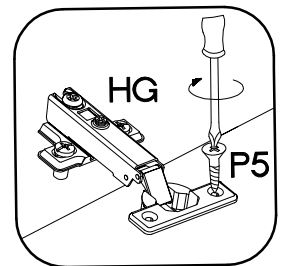

RIGHT

2

| | |
|---|---|
|  $\pm 35/90^\circ$ |  $\pm 3.5 \times 13 \text{mm}$ |
| HG6 | P5 |
| 2 | 4 |

3

| | |
|--|--|
| L=160mm | M4x27mm |
|  |  |
| S | U8 |
| 1 | 2 |

4

45 G-72 1F

LEFT

RIGHT

5

| | |
|---|---|
|  |  |
| †35/0mm | †3.5x13mm |
| HG | P5 |
| 2 | 4 |

6

| | |
|--|--|
| L=160mm | M4x27mm |
|  |  |
| S | U8 |
| 1 | 2 |