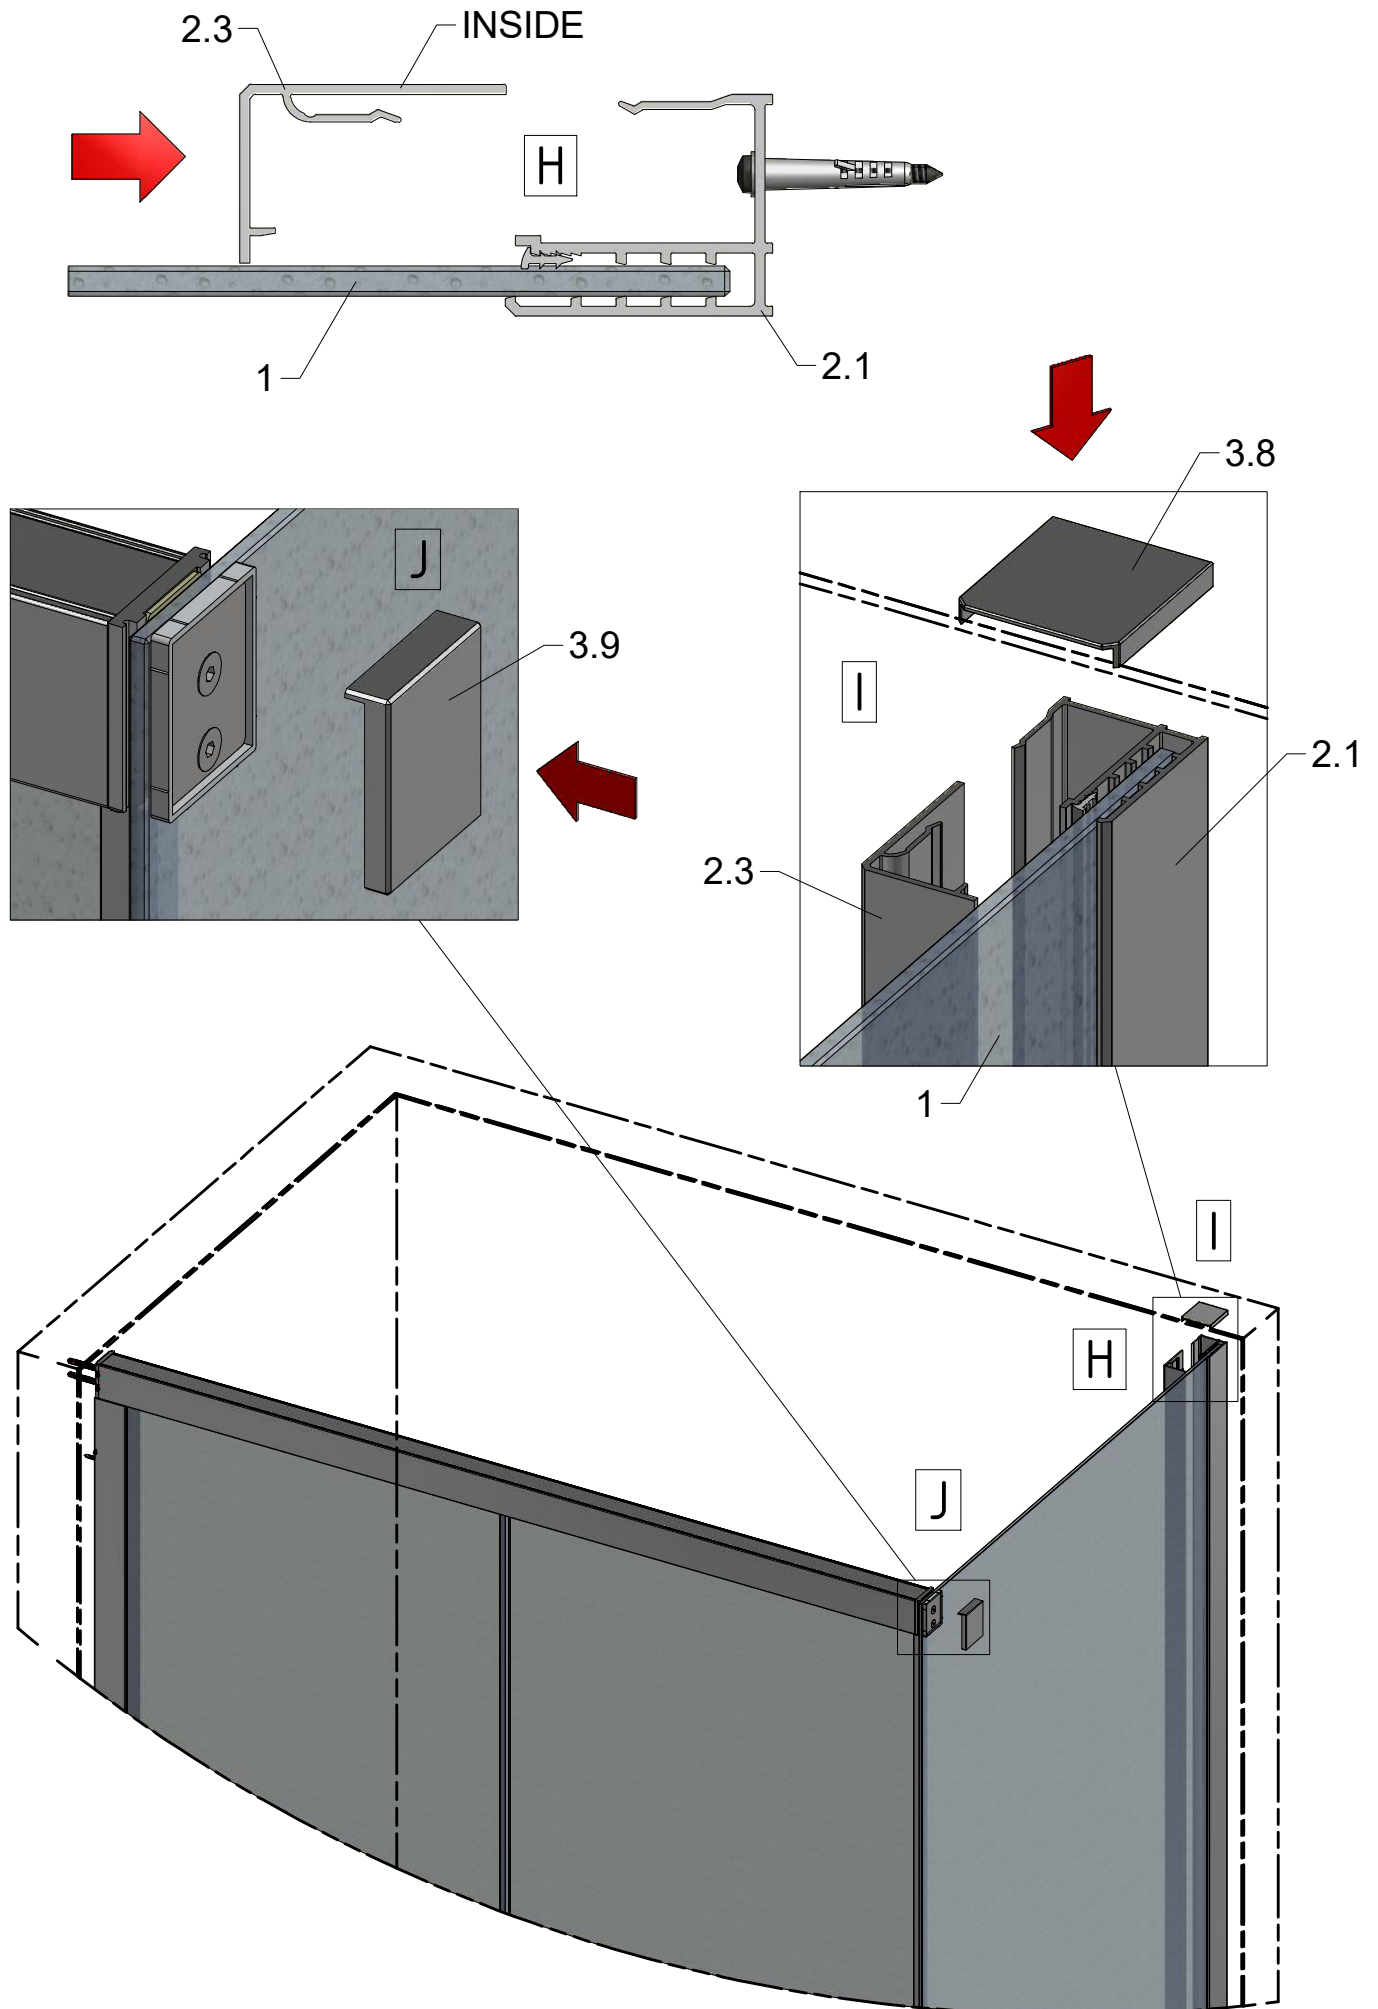

MI FX2	
TYPE	X (mm)
750	725-750
800	875-900
900	875-900
1000	975-1000
1100	1075-1100
1200	1175-1200

Next step in instructions is for right installation
(for left installation - proceed in a mirror image)

LEFT Installation
(with MI D2R)

RIGHT Installation
(with MI D2L)

installation according
to the instructions included
with the MI D2 product

K

Roth Energy and Sanitary Systems

Generation

- Solar systems <
- Heat pump systems <