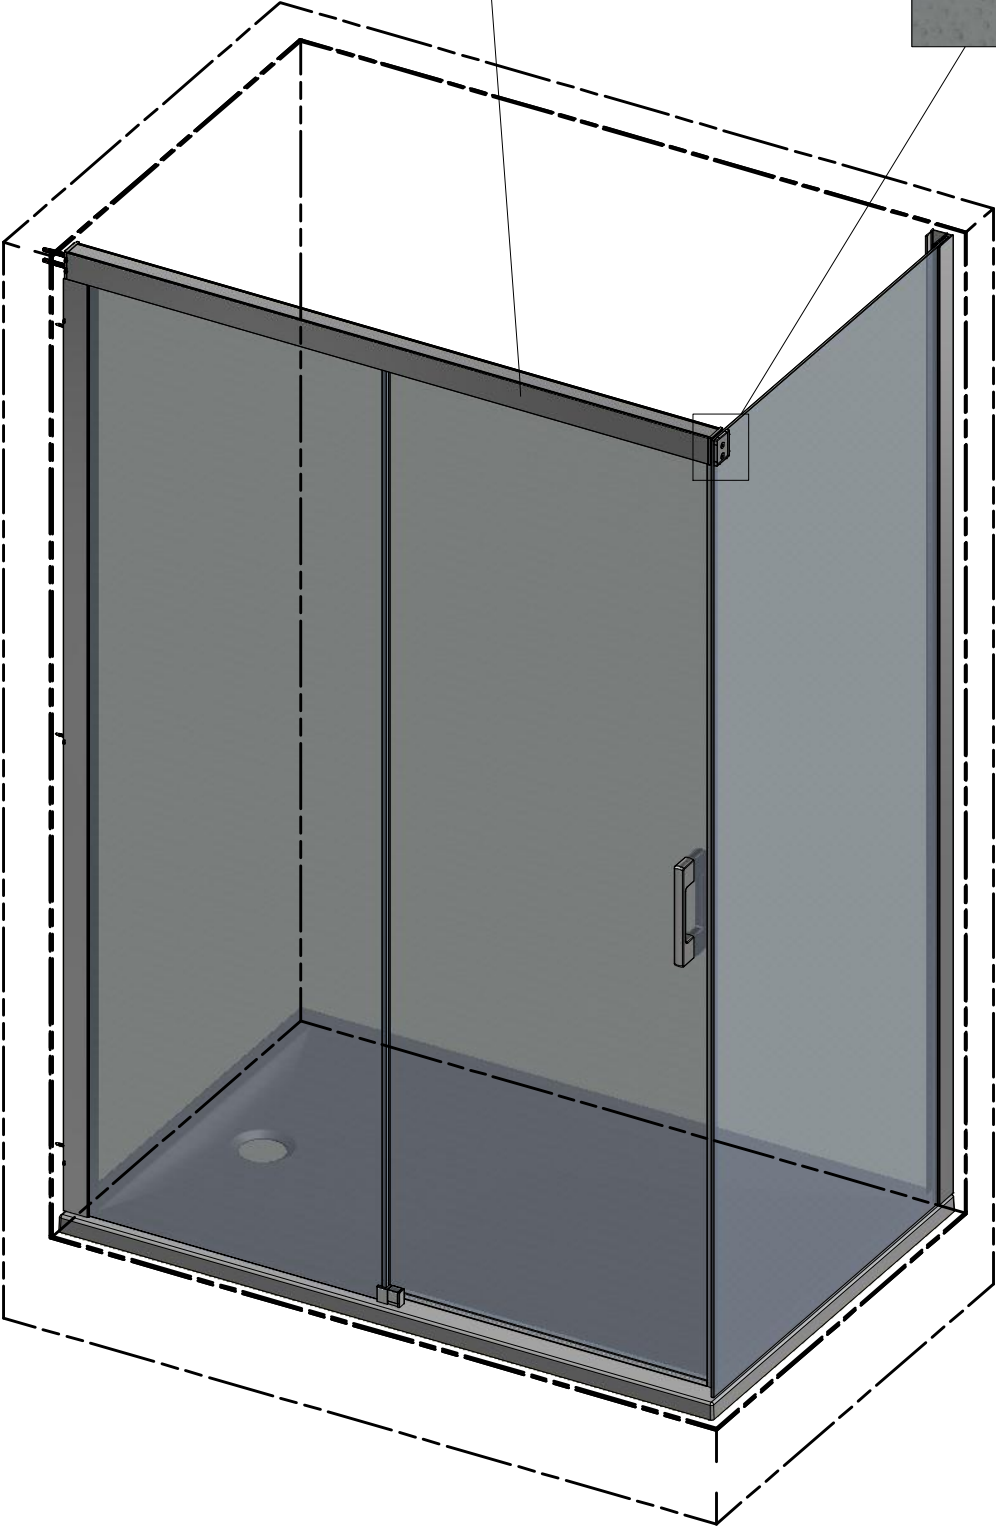

SIZE	GLASS	SPARE PART
750	clear glass	ND03-1017-02
800	clear glass	ND03-1018-02
900	clear glass	ND03-1019-02
1000	clear glass	ND03-1020-02
1100	clear glass	ND03-1021-02
1200	clear glass	ND03-1022-02

3. S51

MI FX2	
TYPE	X (mm)
750	725-750
800	875-900
900	875-900
1000	975-1000
1100	1075-1100
1200	1175-1200

Next step in instructions is for right installation
(for left installation - proceed in a mirror image)

LEFT Installation
(with MI D2R)

RIGHT Installation
(with MI D2L)

installation according
to the instructions included
with the MI D2 product

K

Roth Energy and Sanitary Systems

Generation

- Solar systems <
- Heat pump systems <