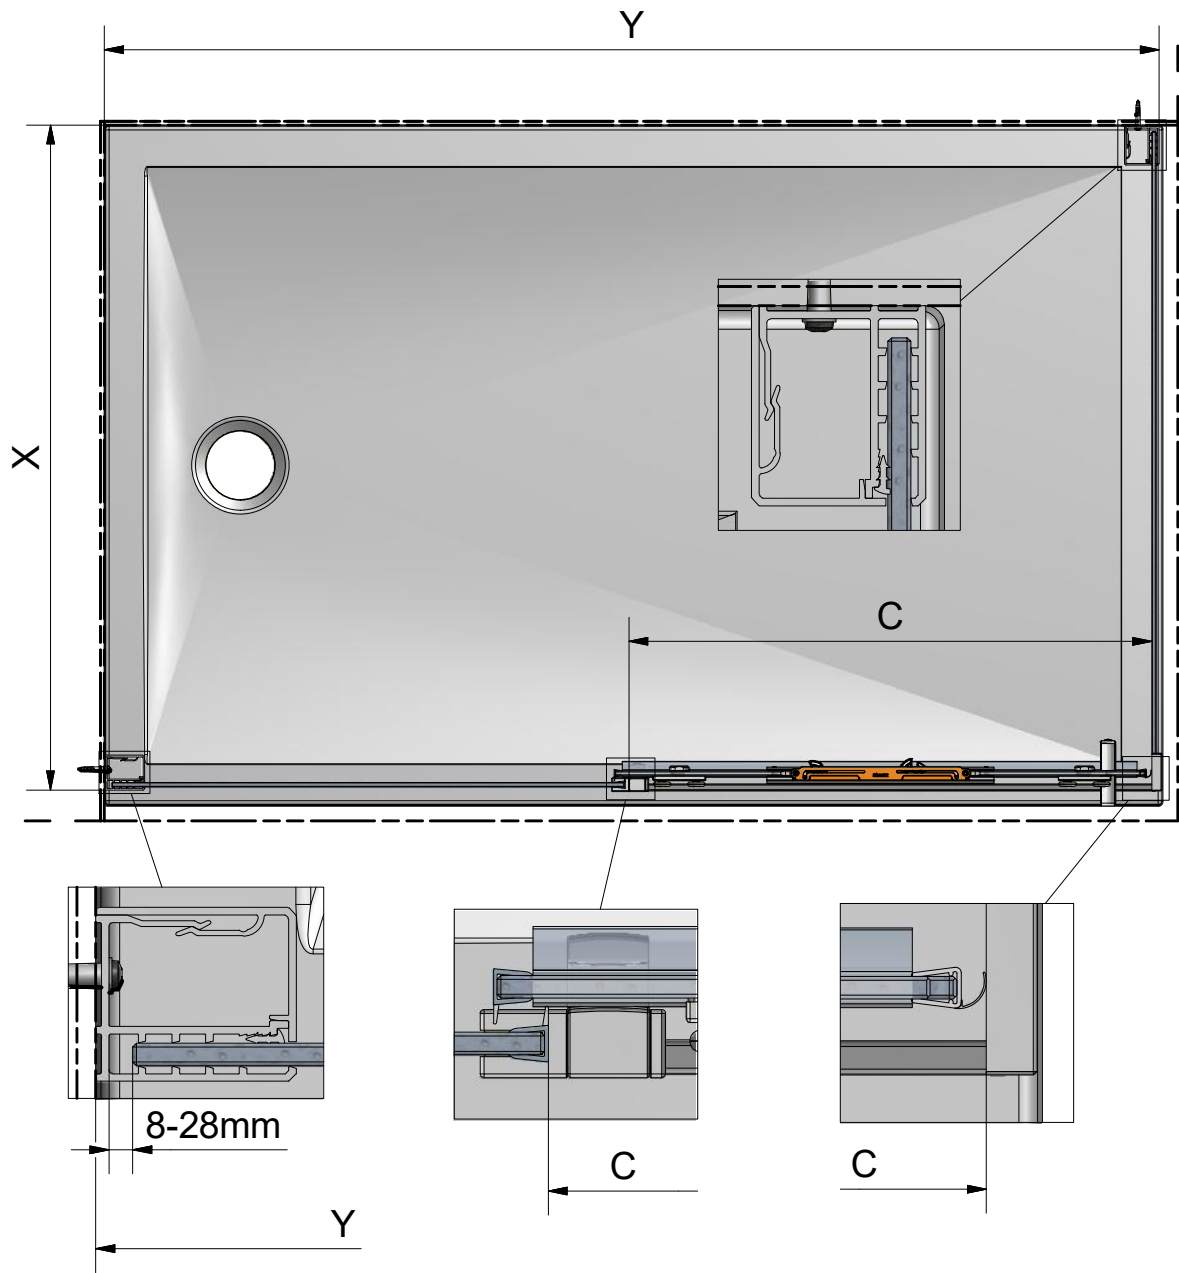

MI D2L / MI D2R + MI FX2

MI D2L/MI D2R		
TYPE	C (mm)	Y (mm)
1000	400	995-1020
1100	450	1095-1120
1200	500	1195-1220
1300	550	1295-1320
1400	600	1395-1420
1500	650	1495-1520
1600	700	1595-1620
1700	750	1695-1720
1800	800	1795-1820

MI FX2	
TYPE	X (mm)
750	725-750
800	875-900
900	875-900
1000	975-1000
1100	1075-1100
1200	1175-1200