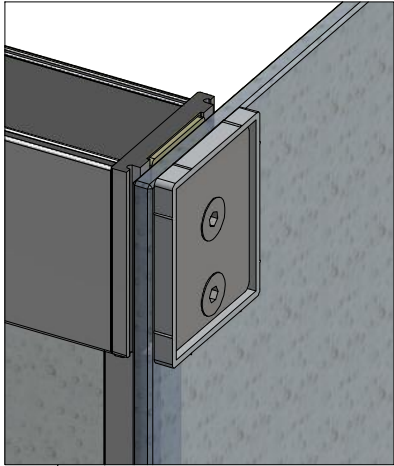

MI FX2	
TYPE	X (mm)
750	725-750
800	875-900
900	875-900
1000	975-1000
1100	1075-1100
1200	1175-1200

Next step in instructions is for right installation
(for left installation - proceed in a mirror image)

LEFT Installation
(with MI D2R)

RIGHT Installation
(with MI D2L)

installation according
to the instructions included
with the MI D2 product

K

Roth Energy and Sanitary Systems

Generation

- Solar systems <
- Heat pump systems <