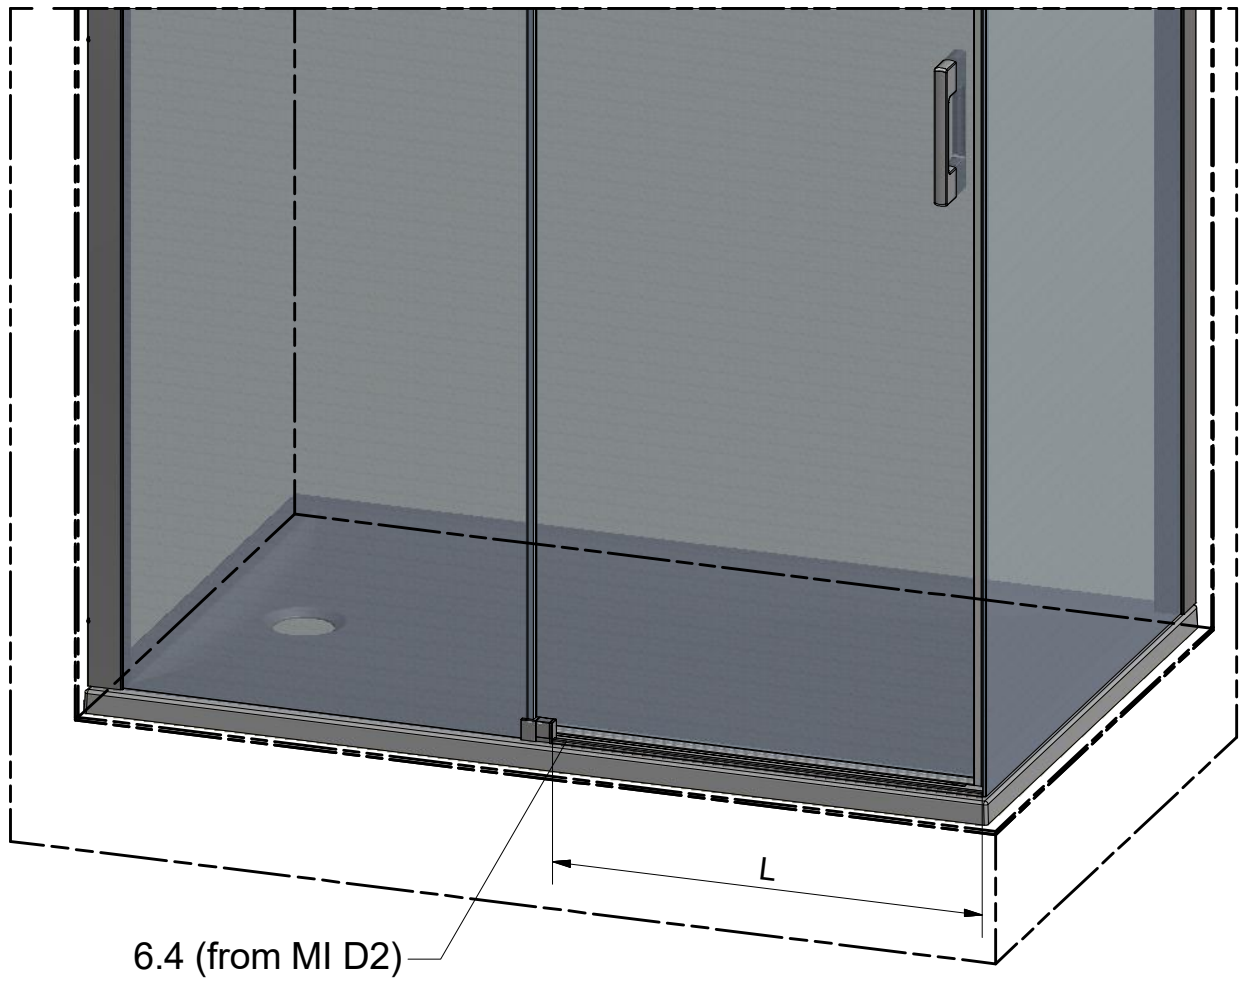

LEFT Installation
(with MI D2R)

RIGHT Installation
(with MI D2L)

installation according
to the instructions included
with the MI D2 product

K

Roth Energy and Sanitary Systems

Generation

- Solar systems <
- Heat pump systems <