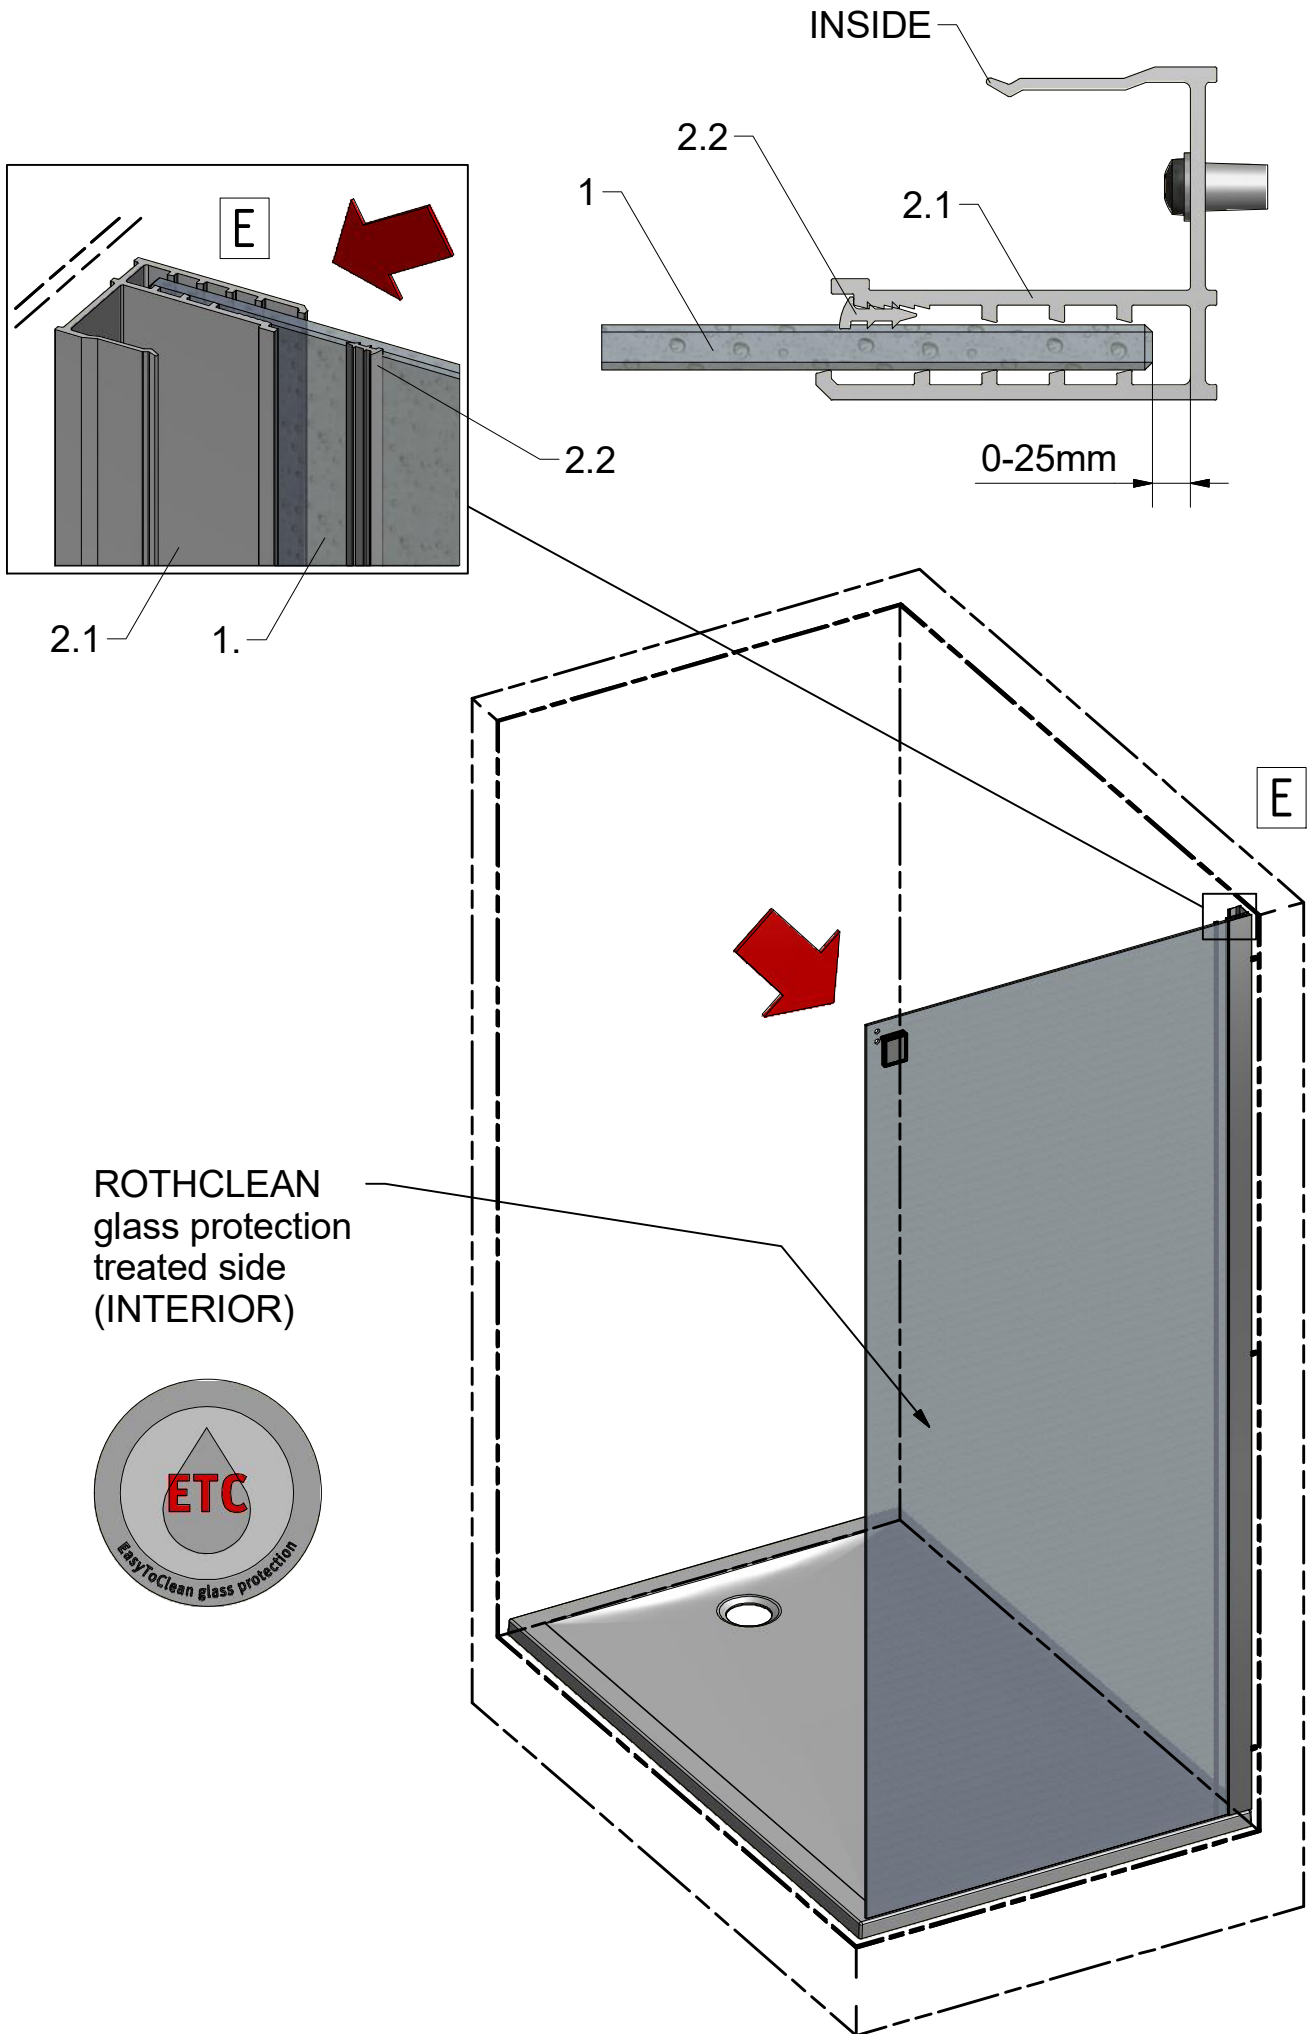

MI FX2	
TYPE	X (mm)
750	725-750
800	875-900
900	875-900
1000	975-1000
1100	1075-1100
1200	1175-1200

Next step in instructions is for right installation
(for left installation - proceed in a mirror image)

LEFT Installation
(with MI D2R)

RIGHT Installation
(with MI D2L)

installation according
to the instructions included
with the MI D2 product

K

Roth Energy and Sanitary Systems

Generation

- Solar systems <
- Heat pump systems <