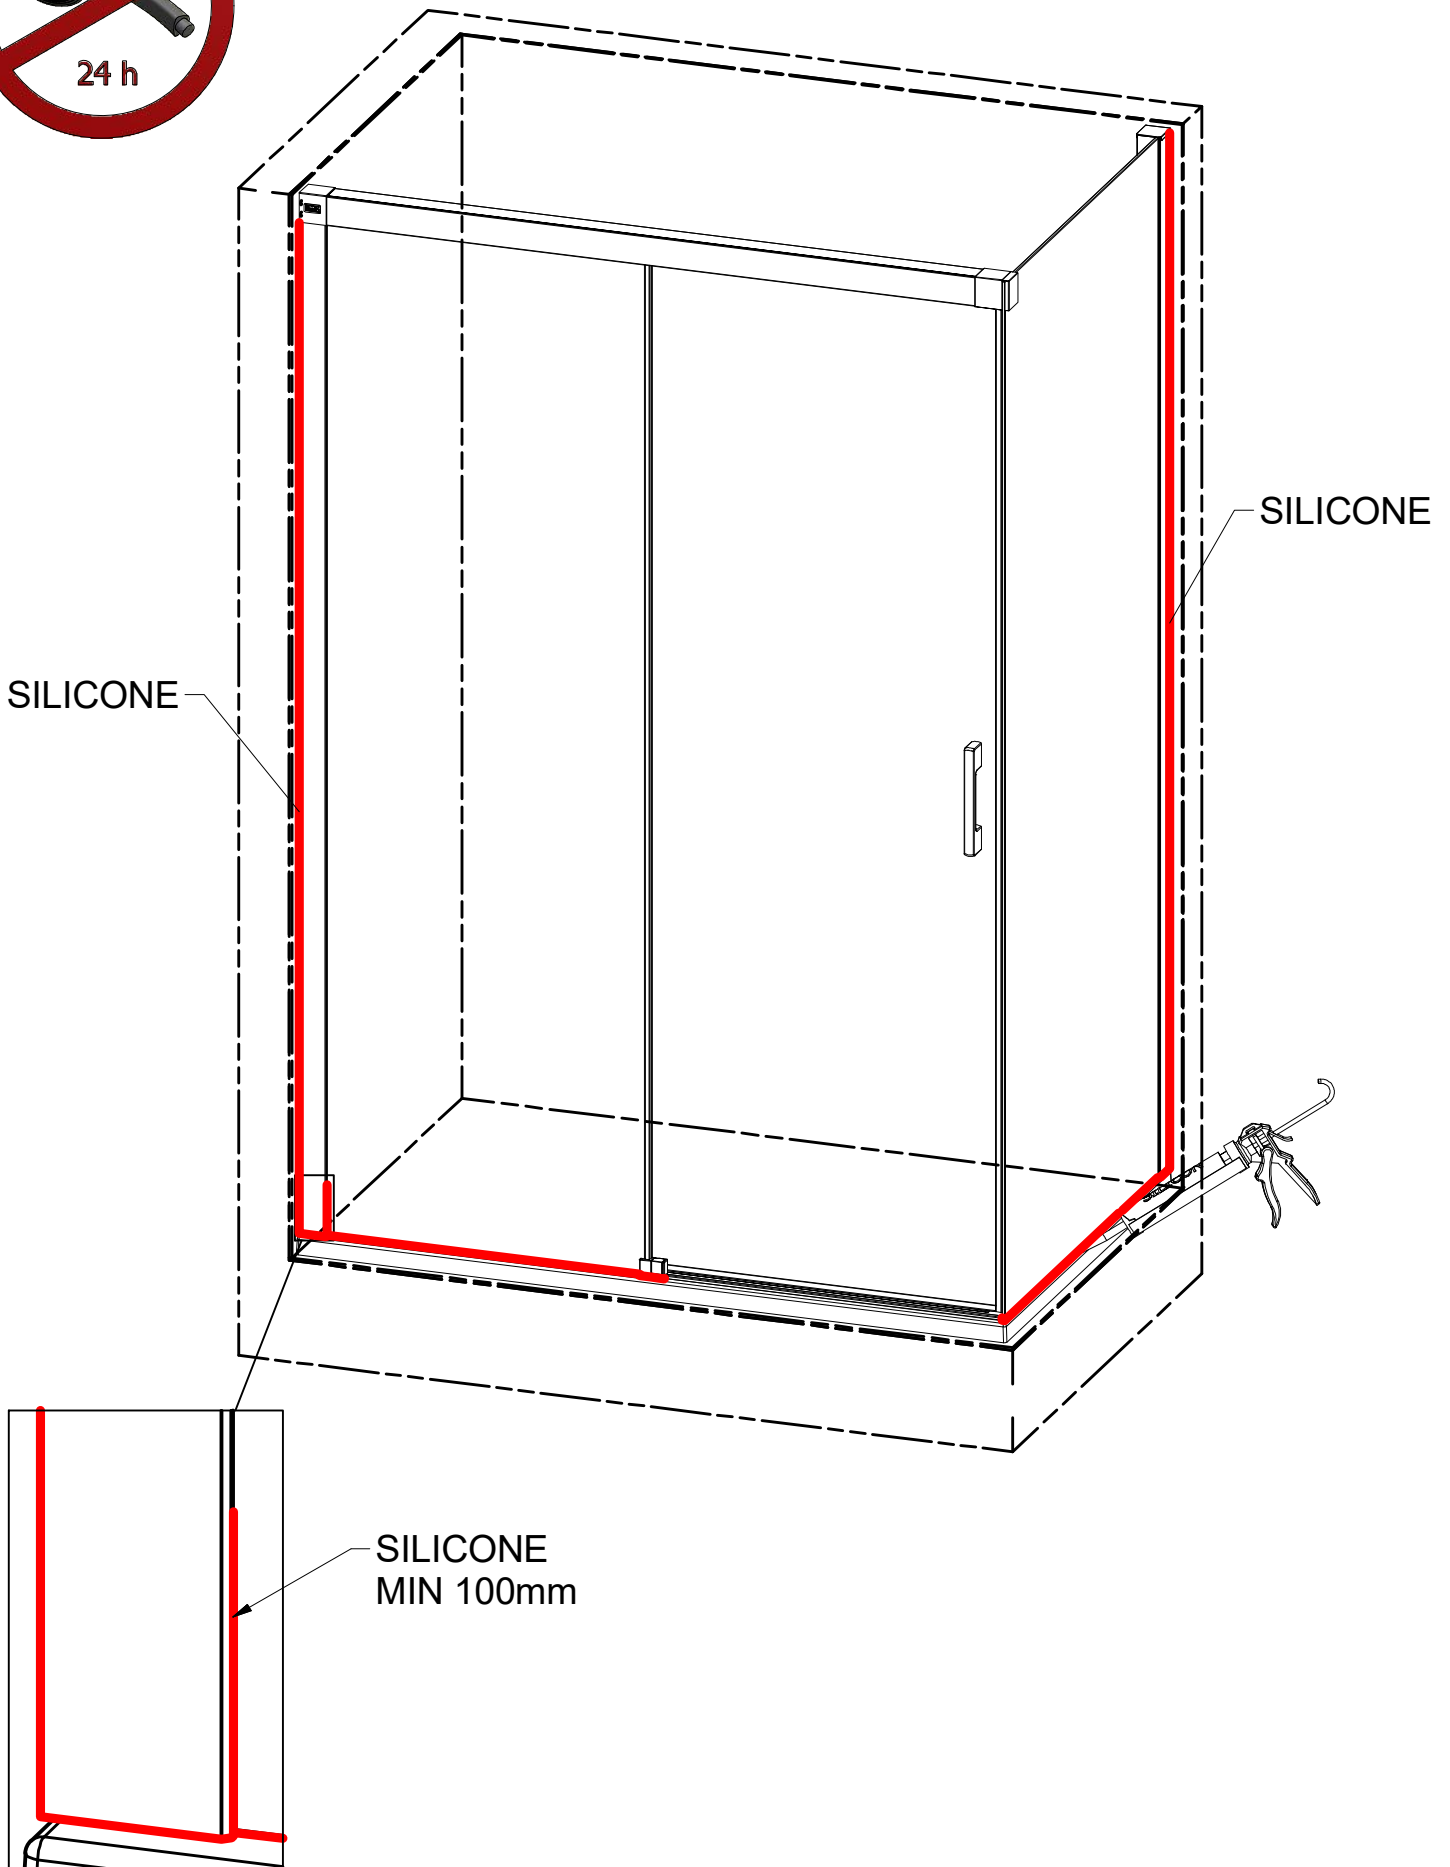

MI FX2	
TYPE	X (mm)
750	725-750
800	875-900
900	875-900
1000	975-1000
1100	1075-1100
1200	1175-1200

Next step in instructions is for right installation
(for left installation - proceed in a mirror image)

LEFT Installation
(with MI D2R)

RIGHT Installation
(with MI D2L)

installation according
to the instructions included
with the MI D2 product

K

Roth Energy and Sanitary Systems

Generation

- Solar systems <
- Heat pump systems <