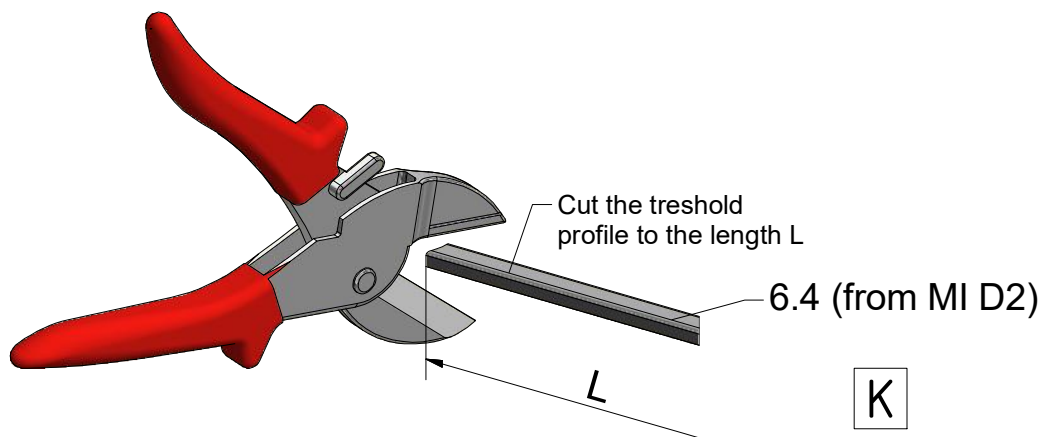

MI FX2	
TYPE	X (mm)
750	725-750
800	875-900
900	875-900
1000	975-1000
1100	1075-1100
1200	1175-1200

Next step in instructions is for right installation
(for left installation - proceed in a mirror image)

LEFT Installation
(with MI D2R)

RIGHT Installation
(with MI D2L)

installation according
to the instructions included
with the MI D2 product

K

Roth Energy and Sanitary Systems

Generation

- Solar systems <
- Heat pump systems <