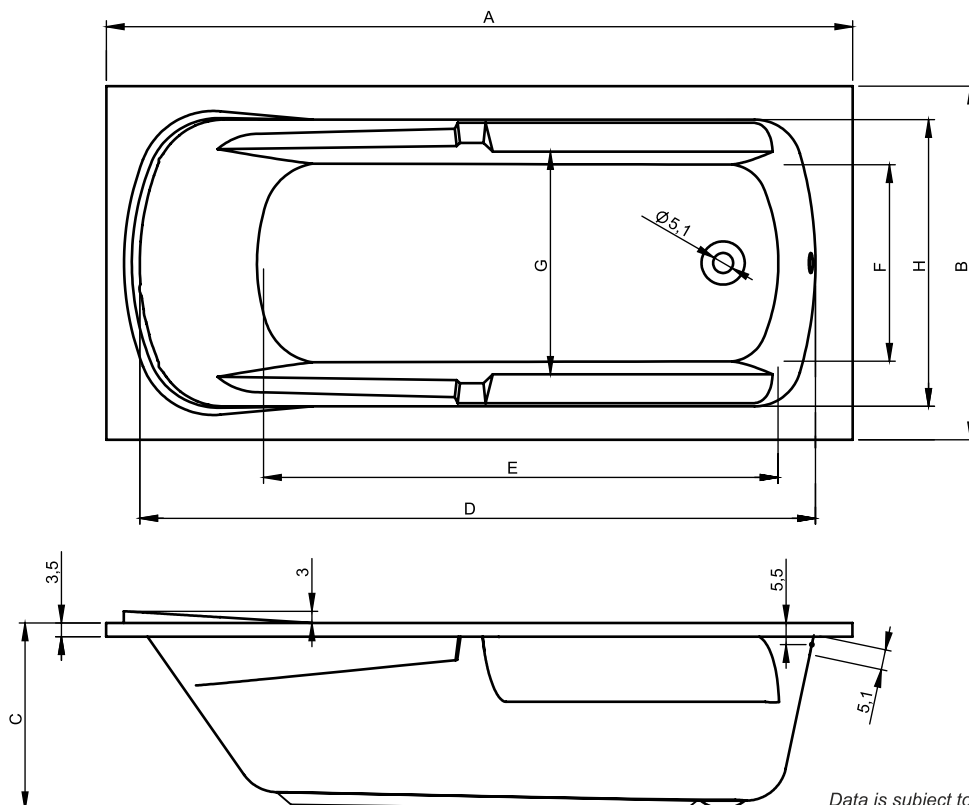

FUTURE

This high-gloss white acrylic bath features armrests that rise above the bath at the end. There they form a handle to get out of the bath easily. The drain is located at the foot end, making the bath suitable for one person.

Right type

Left type

Motor Hydro or Aero

Control panel

Service hatch

BATH	Front panel	Side panel	Height (cm)
B073001005	209301	209280	57
B074001005	209307	209281	57
B075001005	209310	209288	57

	A	B	C	D	E	F	G	H
B073001005	170	75	44,5	154	116	43,5	50,5	64
B074001005	180	80	48	162	121	45	49	63
B075001005	190	90	48	172	131	50	57	73