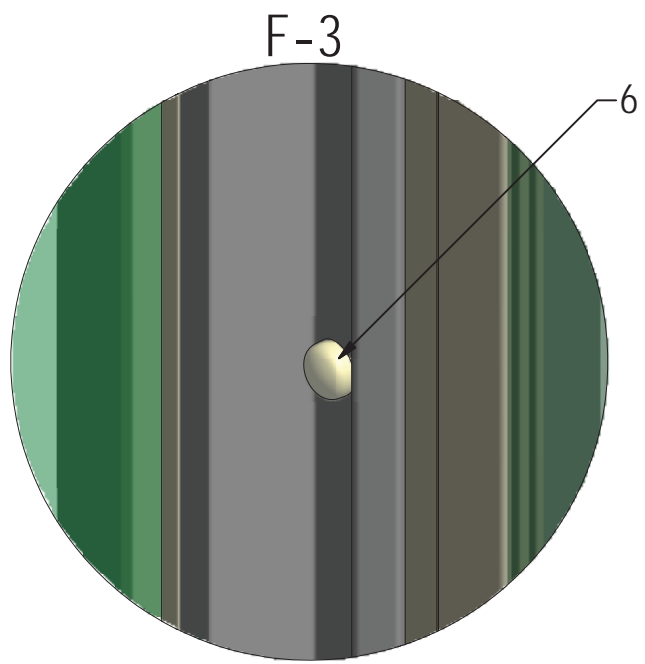

5. 6x (M0806)  
Ø 3,5x9,5 mm

6. 9x M1907  
Ø 8 mm

B-1

B-2

B-3

B-3

V69	700	clear glass	ND03-0433-00-02
		satinato glass	ND03-0433-00-15
	800	clear glass	ND03-0434-00-02
		satinato glass	ND03-0434-00-15
	900	clear glass	ND03-0435-00-02
		satinato glass	ND03-0435-00-15
	1000	clear glass	ND03-0436-00-02
		satinato glass	ND03-0436-00-15