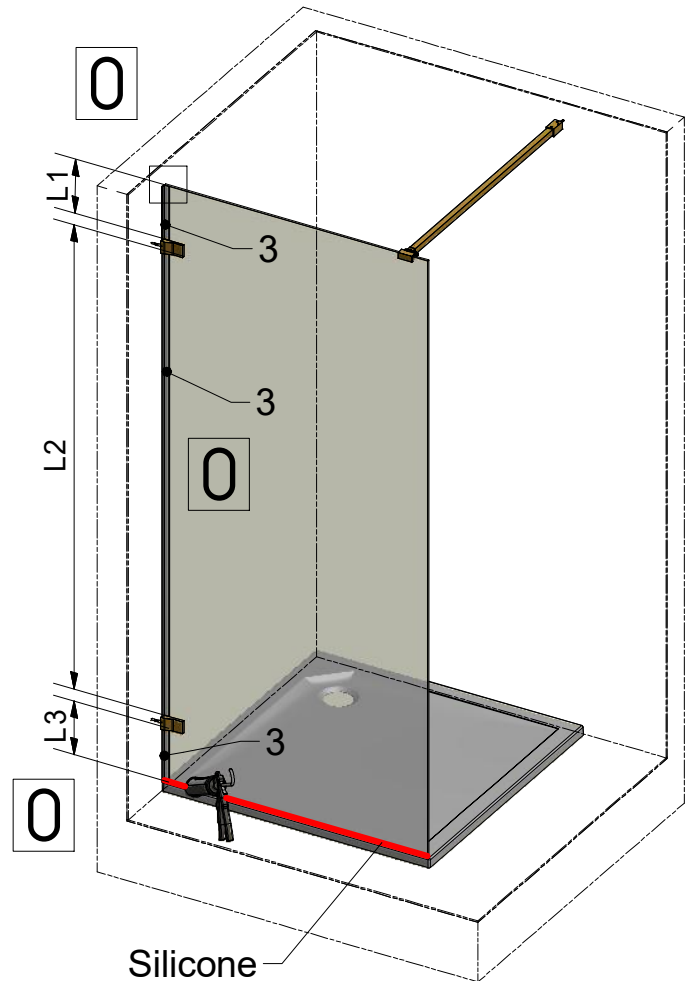

Variant 1
Seal only
with silicone

Variant 2
Seal with silicone
and self-taping sealing

0 (3x)

(necessary for a glass-wall
gap greater than 2 mm)