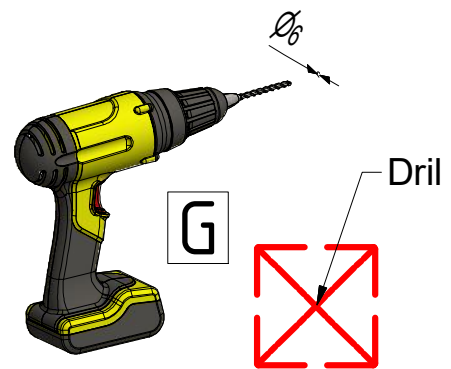

2. P334

Wall clamp colour	SPARE PART
chrome	MB3215
black	MB3216
gold	MB3217

3. P335

Wall bar colour	SPARE PART
chrome	MB3218
black	MB3219
gold	MB3220

Variant 1
Seal only
with silicone

Variant 2
Seal with silicone
and self-taping sealing