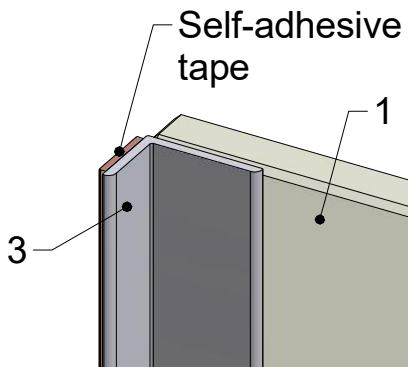

2. P334

Wall clamp colour	SPARE PART
chrome	MB3215
black	MB3216
gold	MB3217

3. P335

Wall bar colour	SPARE PART
chrome	MB3218
black	MB3219
gold	MB3220

Variant 1
Seal only
with silicone

Variant 2
Seal with silicone
and self-taping sealing