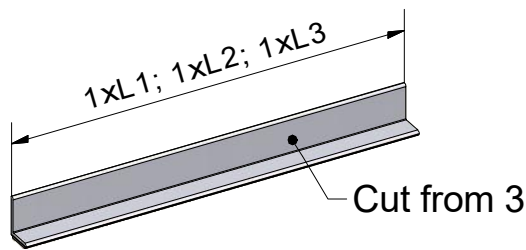

0 (3x)

(necessary for a glass-wall
gap greater than 2 mm)