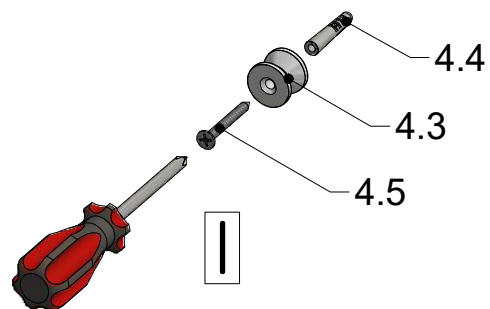

2. P334

Wall clamp colour	SPARE PART
chrome	MB3215
black	MB3216
gold	MB3217

3. P335

Wall bar colour	SPARE PART
chrome	MB3218
black	MB3219
gold	MB3220

Variant 1
Seal only
with silicone

Variant 2
Seal with silicone
and self-taping sealing