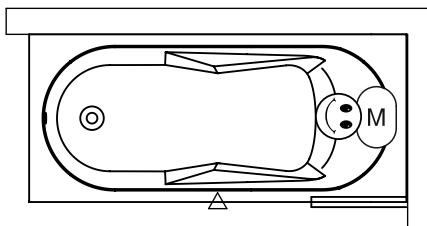

Left type

- Motor Hydro or Aero
- Control panel
- Service hatch

BATH SCREEN	Scandic X107	Scandic X108	Scandic X109	Scandic X109V	Scandic X409	Scandic X500	Novik Z107	Novik Z500	Grid GB501	Lucid GD501

BATH	Front panel	Side panel	Height (cm)
B078001 | B079001 | B080001	209301	209280	57
B081001 | B082001 | B083001	209307	209281	57

Type	A	B	C	D	E	F	G
B078001 | B079001 | B080001	170	70	47	155	113	39	44
B081001 | B082001 | B083001	180	80	47	165	123	43	49,5
B082005 | B083005	180	80	47	165	123	43	49,5
B079005 | B080005	170	70	47	155	113	39	44