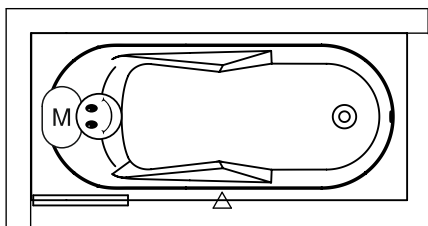

Right type

- Motor Hydro or Aero
- Control panel
- Service hatch

BATH SCREEN	Scandic X107	Scandic X108	Scandic X109	Scandic X109V	Scandic X409	Scandic X500	Novik Z107	Novik Z500	Grid GB501	Lucid GD501

BATH	Front panel	Side panel	Height (cm)
B078001 | B079001 | B080001	209301	209280	57
B081001 | B082001 | B083001	209307	209281	57

Type	A	B	C	D	E	F	G
B078001 | B079001 | B080001	170	70	47	155	113	39	44
B081001 | B082001 | B083001	180	80	47	165	123	43	49,5
B082005 | B083005	180	80	47	165	123	43	49,5
B079005 | B080005	170	70	47	155	113	39	44

PLUG & PLAY

Data is subject to changes and/or errors