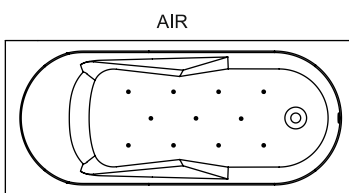

LAZY

Lazy is made of white acrylic and above all very comfortable. The bath has a sleek, low bath rim of two centimeters, small armrests and a back with a combined lying and sitting shape. At the foot end, extra space has been made to possibly stand in the bath. The drain control knob can be positioned at the foot end, left, right or center. The drain in the bottom of the bath is mounted in the same place.

Article nr.	L x W x H (cm)	Volume** (ltr)	Weight (kg)	Overflow	Water depth (cm)	Rihopool***
B078001005	170 x 75 x 47	242	19		37	Air / Flow
B079001005	170 x 75 x 47	242	19		37	Air / Flow
B080001005	170 x 75 x 47	242	19		37	Air / Flow
B081001005	180 x 80 x 47	260	22		37	Air / Flow
B082001005	180 x 80 x 47	260	22		37	Air / Flow
B083001005	180 x 80 x 47	260	22		37	Air / Flow
B082005005 p&p*	180 x 80 x 62	260	41		37	x
B083005005 p&p*	180 x 80 x 62	260	41		37	x
B079005005 p&p*	170 x 75 x 62	242	40		37	x
B080005005 p&p*	170 x 75 x 62	242	40		37	x

* Plug&Play are versions with acryl bonded panels for corner placing. These baths include a legset.

** The contents of the baths are measured including the (average) volume of one person.

*** Rihopool whirlpoolsystems already include a legset.