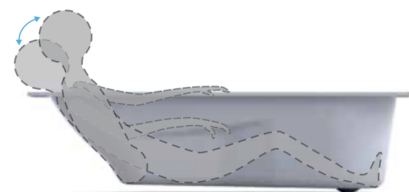

Additional to purchase

Whirlpools already include a legset!

Optional to purchase

Data is subject to changes and/or errors