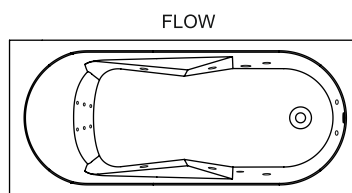

6+6+2 hydrojets