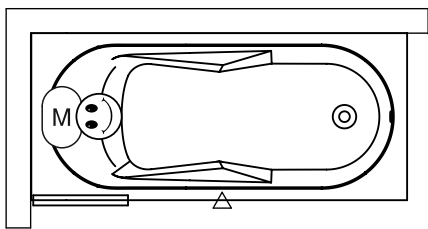

Right type

Motor Hydro or Aero

Control panel

Service hatch

BATH SCREEN	Scandic X107	Scandic X108	Scandic X109	Scandic X109V	Scandic X409	Scandic X500	Novik Z107	Novik Z500	Grid GB501	Lucid GD501

BATH	Front panel	Side panel	Height (cm)
B078001 | B079001 | B080001	209301	209280	57
B081001 | B082001 | B083001	209307	209281	57

Type	A	B	C	D	E	F	G
B078001 | B079001 | B080001	170	70	47	155	113	39	44
B081001 | B082001 | B083001	180	80	47	165	123	43	49,5
B082005 | B083005	180	80	47	165	123	43	49,5
B079005 | B080005	170	70	47	155	113	39	44

PLUG & PLAY

Data is subject to changes and/or errors