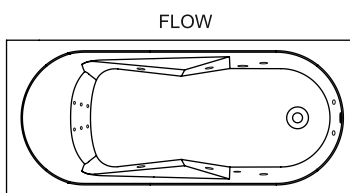

6+6+2 hydrojets