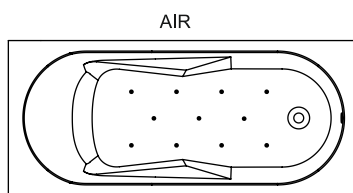

LAZY

Lazy is made of white acrylic and above all very comfortable. The bath has a sleek, low bath rim of two centimeters, small armrests and a back with a combined lying and sitting shape. At the foot end, extra space has been made to possibly stand in the bath. The drain control knob can be positioned at the foot end, left, right or center. The drain in the bottom of the bath is mounted in the same place.

Article nr.	L x W x H (cm)	Volume** (ltr)	Weight (kg)	Overflow	Water depth (cm)	Rihopool***
B078001005	170 x 75 x 47	242	19		37	Air / Flow
B079001005	170 x 75 x 47	242	19		37	Air / Flow
B080001005	170 x 75 x 47	242	19		37	Air / Flow
B081001005	180 x 80 x 47	260	22		37	Air / Flow
B082001005	180 x 80 x 47	260	22		37	Air / Flow
B083001005	180 x 80 x 47	260	22		37	Air / Flow
B082005005 p&p*	180 x 80 x 62	260	41		37	x
B083005005 p&p*	180 x 80 x 62	260	41		37	x
B079005005 p&p*	170 x 75 x 62	242	40		37	x
B080005005 p&p*	170 x 75 x 62	242	40		37	x

* Plug&Play are versions with acryl bonded panels for corner placing. These baths include a legset.

** The contents of the baths are measured including the (average) volume of one person.

*** Rihopool whirlpoolsystems already include a legset.