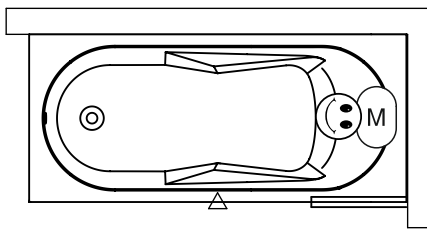

Left type

Motor Hydro or Aero

Control panel

Service hatch

BATH SCREEN	Scandic X107	Scandic X108	Scandic X109	Scandic X109V	Scandic X409	Scandic X500	Novik Z107	Novik Z500	Grid GB501	Lucid GD501

BATH	Front panel	Side panel	Height (cm)
B078001 | B079001 | B080001	209301	209280	57
B081001 | B082001 | B083001	209307	209281	57

Type	A	B	C	D	E	F	G
B078001 | B079001 | B080001	170	70	47	155	113	39	44
B081001 | B082001 | B083001	180	80	47	165	123	43	49,5
B082005 | B083005	180	80	47	165	123	43	49,5
B079005 | B080005	170	70	47	155	113	39	44

PLUG & PLAY

Data is subject to changes and/or errors