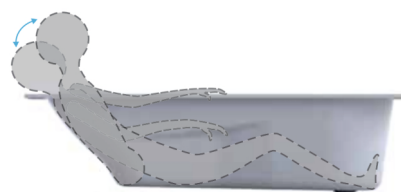

Additional to purchase

Whirlpools already include a legset!

Optional to purchase

Data is subject to changes and/or errors