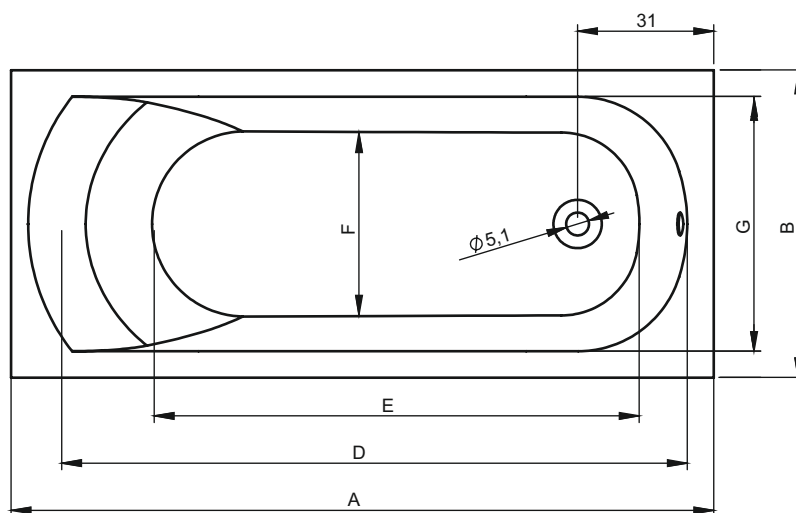

Data is subject to changes and/or errors