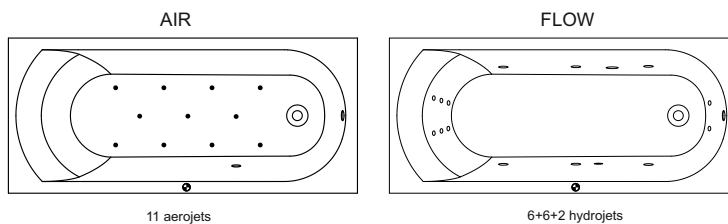

MIAMI

This high gloss white acrylic bath has a lying side and a rounded footboard. The back shape is rounded in two directions, which created a comfortable lying shape. The bath is symmetrical, therefore to be placed in a right and left corner.

Article nr.	L x W x H (cm)	Volume* (ltr)	Weight (kg)	Water height (cm)	Option Rihopool**
B058001005	150 x 70 x 43	80	15	35	Air / Flow
B059001005	160 x 70 x 43	90	18	35	Air / Flow
B060001005	170 x 70 x 43	105	20	35	Air / Flow
B061001005	180 x 80 x 43	140	23	35	Air / Flow

* The contents of the baths are measured including the (average) volume of one person.

** Rihopool whirlpool systems already include a legset.

Additional to purchase

Pootset 01U
207093

Whirlpools already include a legset!