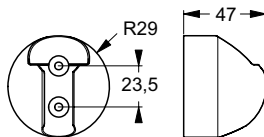

B

GR

PL

RO

GB

DK

GR

PL

RO

D

RU

E

LT

SL

TR

Ideal Standard
Yapi Malzemeleri A.Ş
Serifali Mahallesi,
Hendem Caddesi,
Kibite Sokak.No:32/5
34775 Ümraniye / İstanbul
Tel:+90 216 314 87 87
Fax: +90 216 594 51 22

F

UA

NL

AL

HR

Ideal Standard – Vidma AD
10000 Zagreb
Croatia
M. 00385 99 620 4299

I

SRB

BG

CZ

HR