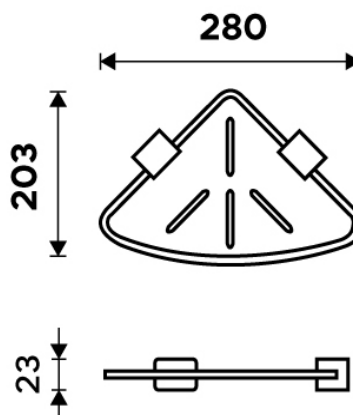

Ki X208-26

Kibo

→ 280 ↑ 23 ↗ 203

Rohová police IXI

Rohová police plexiglass s frézovanými otvory. Úchyty mosaz-chrom.

Corner shelf IXI

Corner shelf with milling made of plexiglass. Brass holders, chrome surface finish.