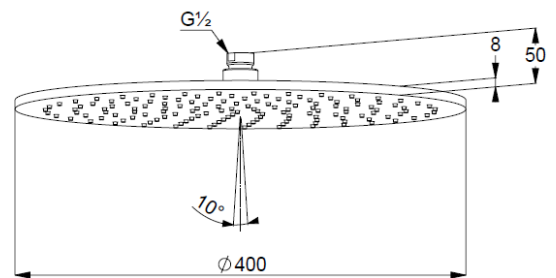

Technische Daten/ Technical Data

KLUDI A-QA
head shower 1 S
400mm
DN 15

Ref.: 64340N0-00

Finishes:
N0 Brushed Gold

Product description
Manufacturer KLUDI GmbH & Co. KG
Typ: KLUDI A-QA
head shower 1 S
400mm
Ref.: 64340N0-00

head shower 1 S
1 spray pattern
with cleaning system
flow rate at 3 bar 23 l/min.
connection G $\frac{1}{2}$
with ball joint
 \varnothing 400mm
sieve seal

Produktabbildung/ Product picture

Maßzeichnung/ Dimensional drawing