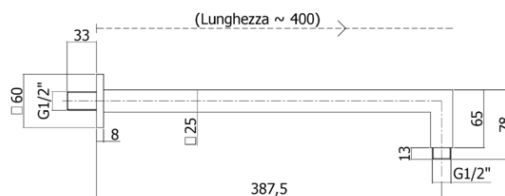

soffioni doccia - shower heads

-
- SQUARE shower arm complete with:
 - square wall plate - 60x60mm
 - 1/2"G connections

- SQUARE shower arm complete with:
- square wall plate - 60x60mm
- 1/2"G connections

ARTICOLO ARTICLE

ZSOF 063

- length l. 400mm
- length l. 400mm

ZSOF 063 . . 350

- with length l. 350mm
- with length l. 350mm

DOCUMENTI TECNICITECHNICAL DOCUMENTS