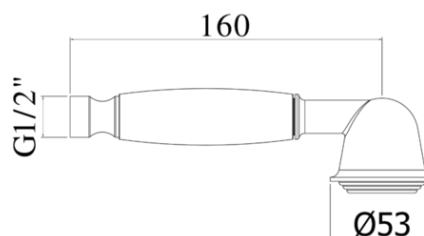

docce - hand showers

-
- Iris hand-shower complete with:
 - Ø53mm
 - 1/2"G connection

- Iris hand-shower complete with:
- Ø53mm
- 1/2"G connection

ARTICOLO ARTICLE

ZDOC 007..

- single spray metal hand-shower
- single spray metal hand-shower

DOCUMENTI TECNICITECHNICAL DOCUMENTS

ZDOC 007..

CR - Chrome | Chrome

CO - Chrome + gold finish | Chrome + gold finish

CC - colour + chrome | colour + chrome

CG - Colour (glossy white or black) + gold finish | Colour (glossy white or black) + gold finish