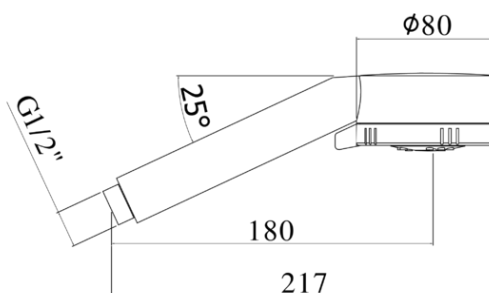

# docce - hand showers

- MAJORCA hand-shower complete with:
- Ø80mm
- 1/2" G connection

**ZDOC 070**  
CR - Chrome | Chrome

- MAJORCA hand-shower complete with:
- Ø80mm
- 1/2" G connection