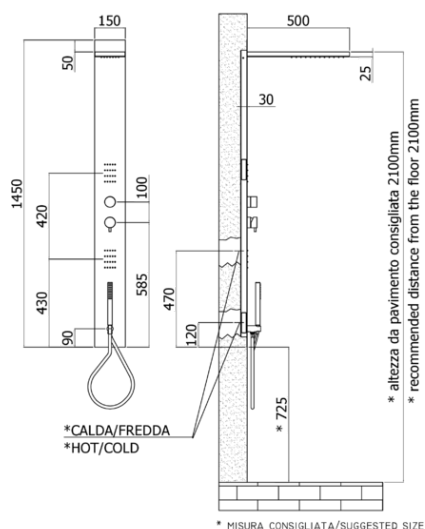

colonne doccia - shower columns

- Stainless steel concealed shower column complete with:
- fixed bracket
- Premium metal hand-shower
- Silver PVC hose 1500mm

ZCOL 682
CR - Chrome | Chrome

- Stainless steel concealed shower column complete with:
- fixed bracket
- Premium metal hand-shower
- Silver PVC hose 1500mm

ARTICOLO ARTICLE

ZCOL 682

- with thermostatic shower mixer (with 3 ways diverter)
- with thermostatic shower mixer (with 3 ways diverter)

RAPPORTO PROVA PORTATA FLOW RATE REPORT

Portata / Flow rate (l / min)	Uscita outlet	Pressione / Pressure (bar)									
		0,5	1	1.5	2	2.5	3	3.5	4	4.5	5
	doccia - hand shower	3.46	5.03	6.26	7.32	8.25	9.11	9.87	10.63	11.32	11.99
	getto massage - massage jet	3.8	5.45	6.73	7.8	8.76	9.64	10.46	11.28	11.96	12.63
	soffione - shower head	3.75	5.37	6.69	7.75	8.74	9.65	10.48	11.28	11.94	12.67