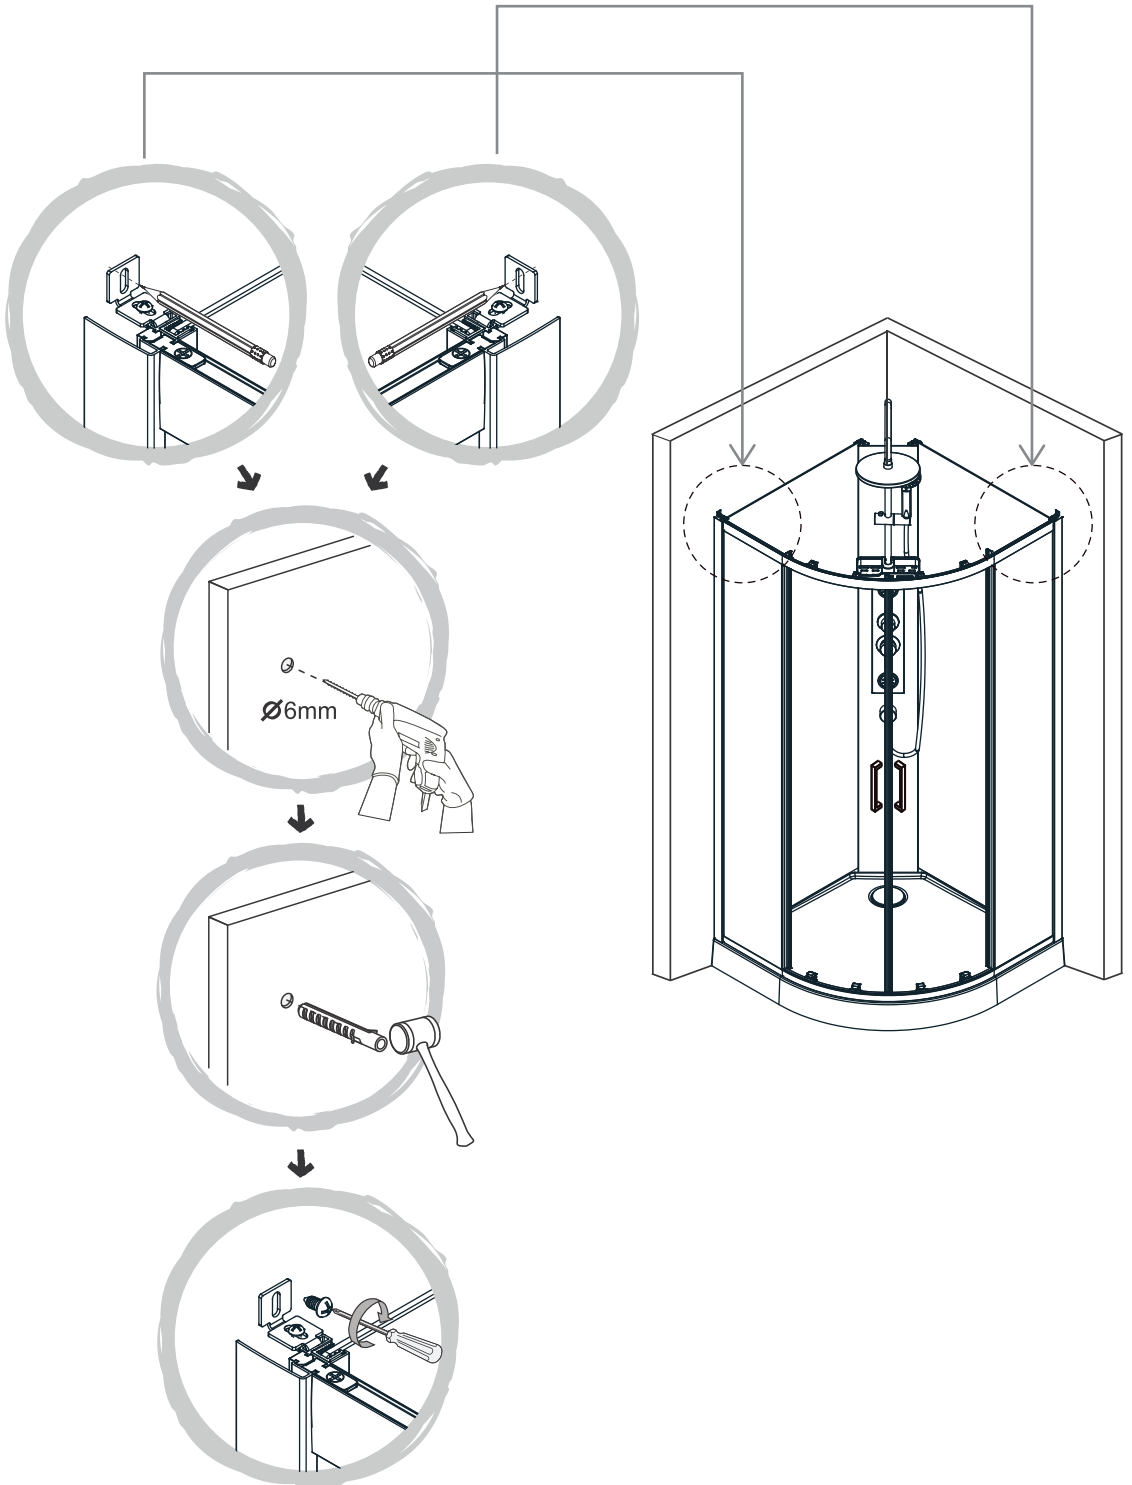

[12]x1

[19]x2

[18]x2

M5X15mm

[33]x2

SAT® is registered trademark of

**Swiss
Aqua
Technologies®**

Swiss Aqua Technologies AG
Gewerbstrasse 9, 6330 Cham, Switzerland
www.swatec.ch
Imported by SIKO KOUPELNY a.s.
Made in P.R.C.