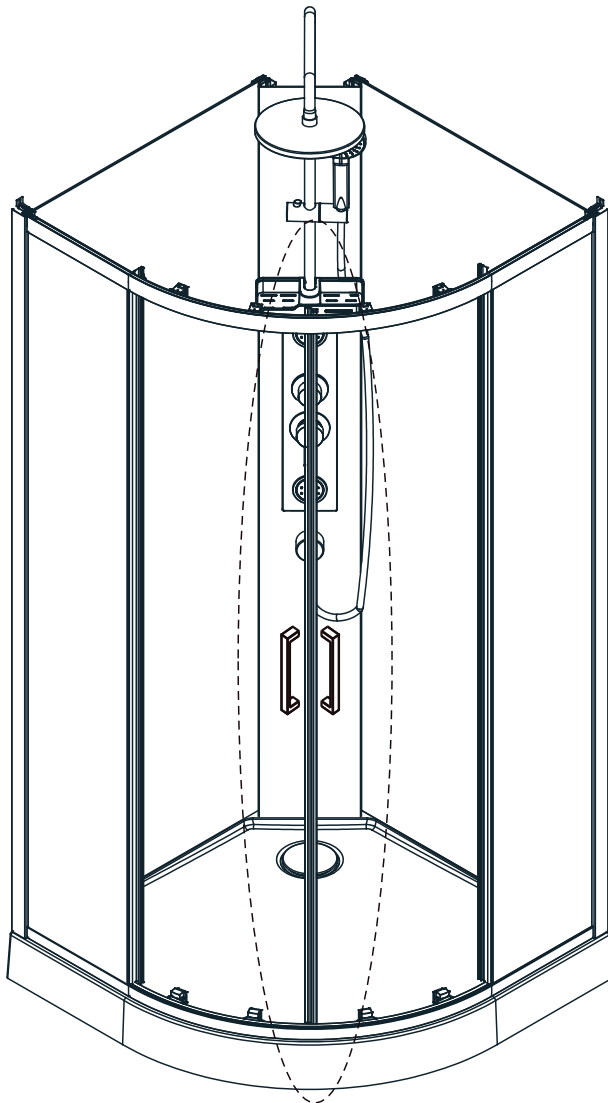

[12]x1

[19]x2

[18]x2

M5X15mm

[33]x2

SAT® is registered trademark of

**Swiss
Aqua
Technologies®**

Swiss Aqua Technologies AG
Gewerbstrasse 9, 6330 Cham, Switzerland
www.swatec.ch
Imported by SIKO KOUPELNY a.s.
Made in P.R.C.