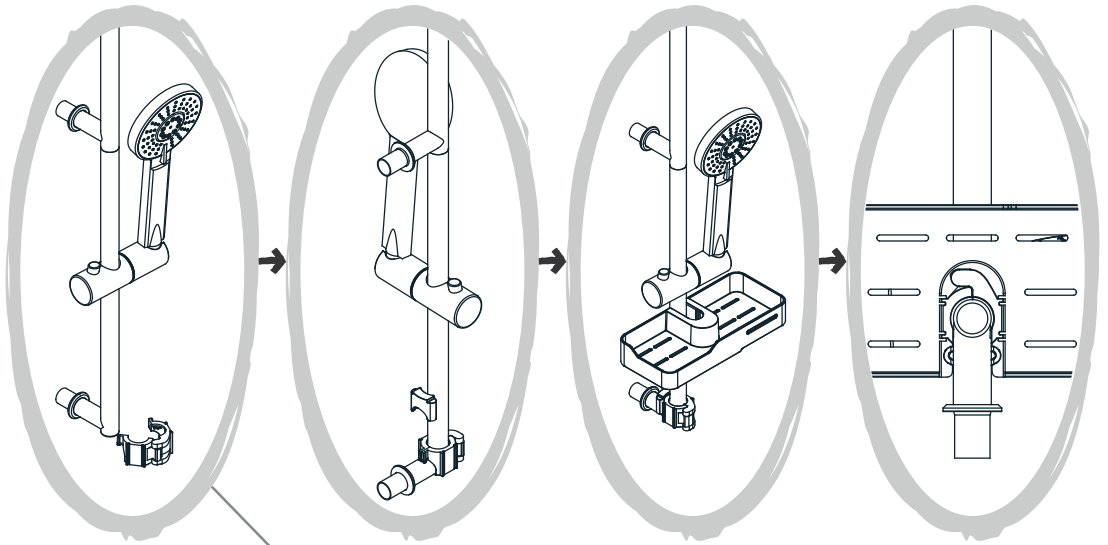

[22]x1

[23]x1

[24]x1

[06]x1

[07]x1

[13]x4

[14]x4

[28]x1

[12]x1

[19]x2

[18]x2

M5X15mm

[33]x2

SAT® is registered trademark of

**Swiss
Aqua
Technologies®**

Swiss Aqua Technologies AG
Gewerbstrasse 9, 6330 Cham, Switzerland
www.swatec.ch
Imported by SIKO KOUPELNY a.s.
Made in P.R.C.