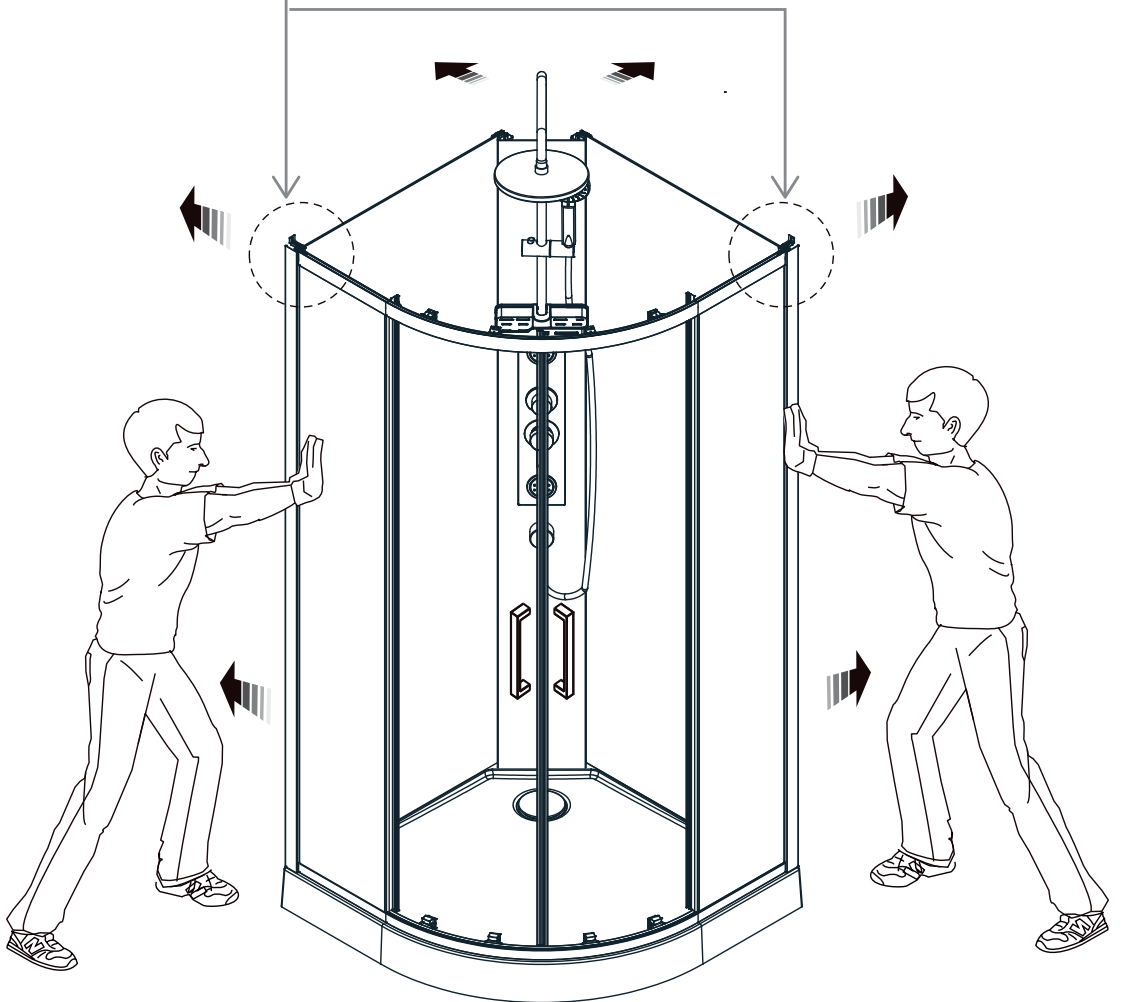

[12]x1

[19]x2

[18]x2

M5X15mm

[33]x2

SAT® is registered trademark of

**Swiss
Aqua
Technologies®**

Swiss Aqua Technologies AG
Gewerbstrasse 9, 6330 Cham, Switzerland
www.swatec.ch
Imported by SIKO KOUPELNY a.s.
Made in P.R.C.