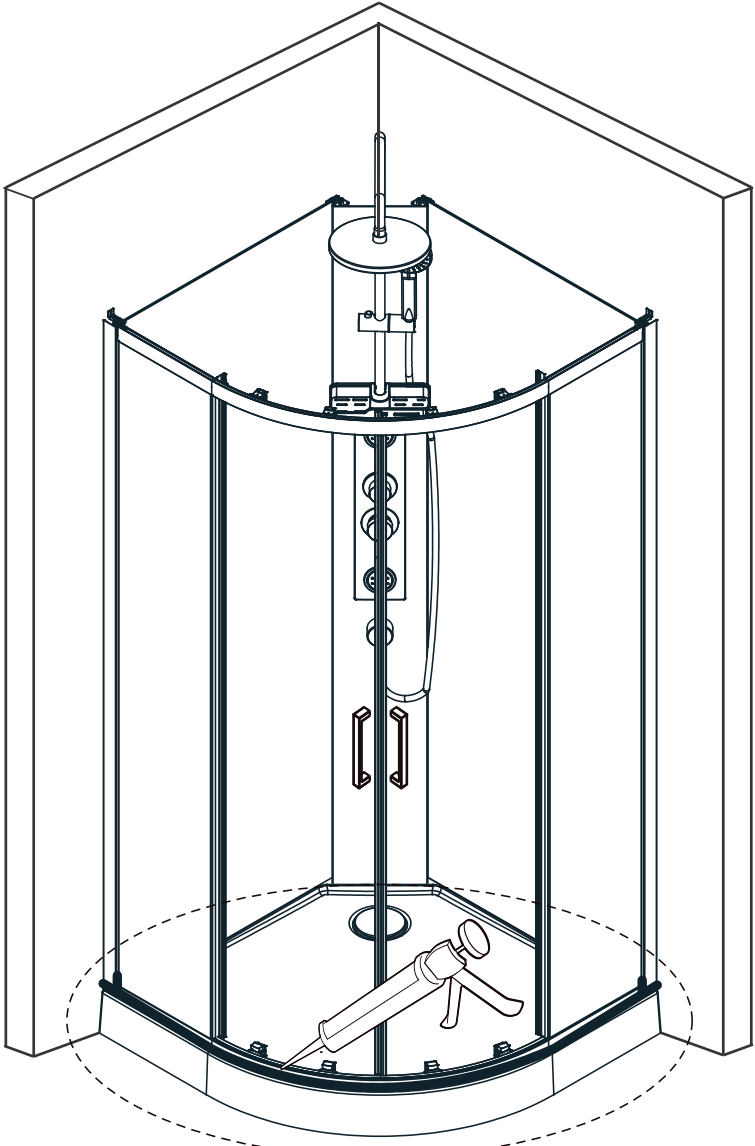

[12]x1

[19]x2

[18]x2

M5X15mm

[33]x2

SAT® is registered trademark of

**Swiss
Aqua
Technologies®**

Swiss Aqua Technologies AG
Gewerbstrasse 9, 6330 Cham, Switzerland
www.swatec.ch
Imported by SIKO KOUPELNY a.s.
Made in P.R.C.