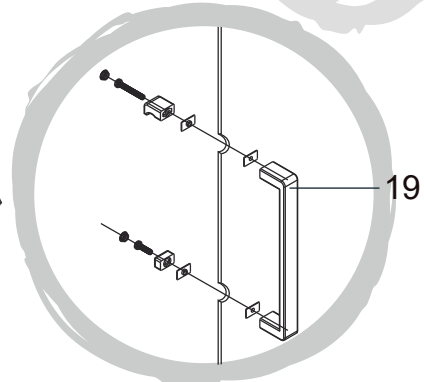

[32]x4

M5X15mm

[33]x2

[09]x1

[04]x1

[05]x1

[08]x2

[29]x1

[01]x1

[02]x1

[15]x3

[17]x1

X **X**

Y **Y**

[20]x1

[21]x1

[22]x1

[23]x1

[24]x1

[06]x1

[07]x1

[13]x4

[14]x4

[28]x1

[12]x1

[19]x2

[18]x2

M5X15mm

[33]x2

SAT® is registered trademark of

**Swiss
Aqua
Technologies®**

Swiss Aqua Technologies AG
Gewerbstrasse 9, 6330 Cham, Switzerland
www.swatec.ch
Imported by SIKO KOUPELNY a.s.
Made in P.R.C.