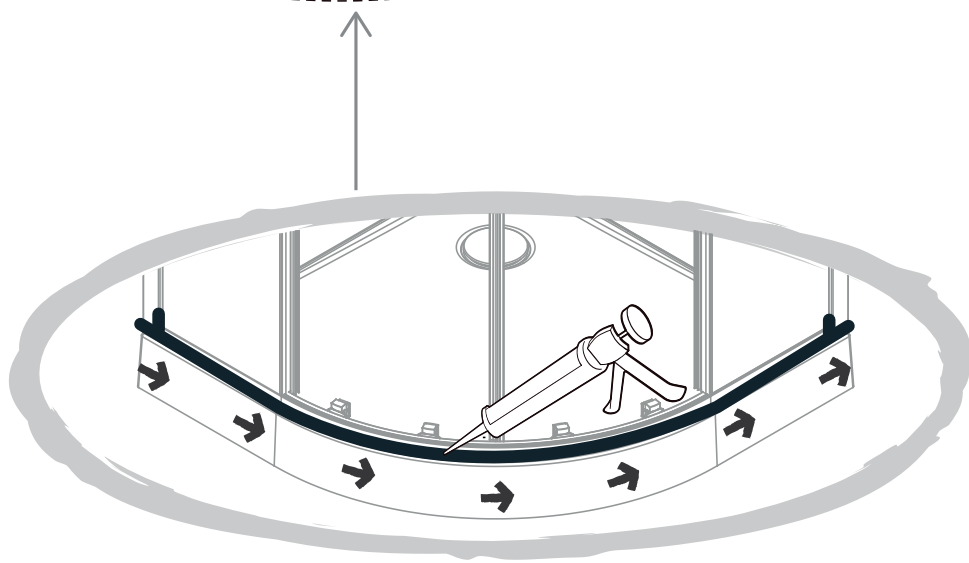

[12]x1

[19]x2

[18]x2

M5X15mm

[33]x2

SAT® is registered trademark of

**Swiss
Aqua
Technologies®**

Swiss Aqua Technologies AG
Gewerbstrasse 9, 6330 Cham, Switzerland
www.swatec.ch
Imported by SIKO KOUPELNY a.s.
Made in P.R.C.