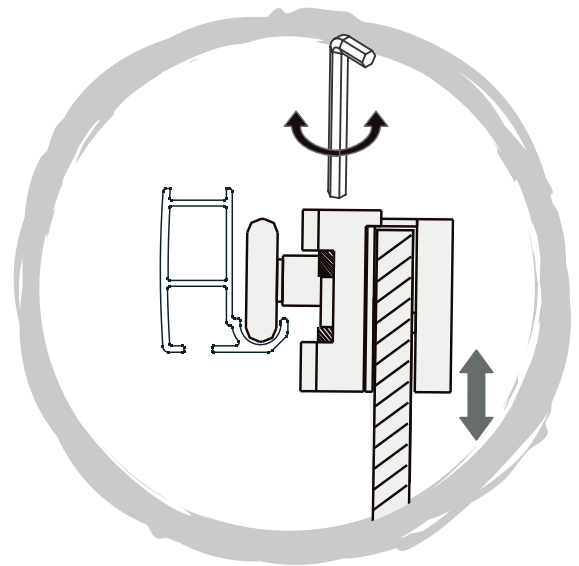

[12]x1

[19]x2

[18]x2

M5X15mm

[33]x2

SAT® is registered trademark of

**Swiss
Aqua
Technologies®**

Swiss Aqua Technologies AG
Gewerbstrasse 9, 6330 Cham, Switzerland
www.swatec.ch
Imported by SIKO KOUPELNY a.s.
Made in P.R.C.