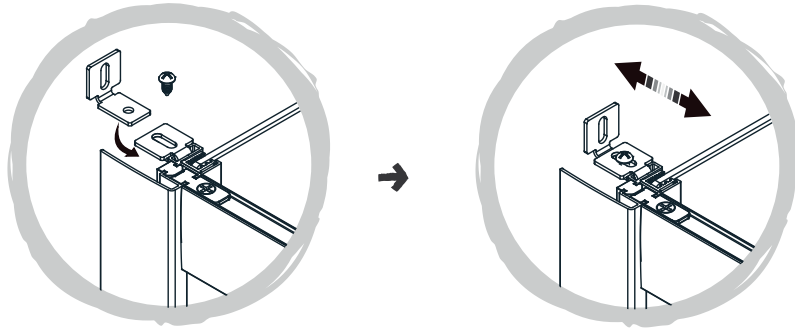

[12]x1

[19]x2

[18]x2

M5X15mm

[33]x2

SAT® is registered trademark of

**Swiss
Aqua
Technologies®**

Swiss Aqua Technologies AG
Gewerbstrasse 9, 6330 Cham, Switzerland
www.swatec.ch
Imported by SIKO KOUPELNY a.s.
Made in P.R.C.