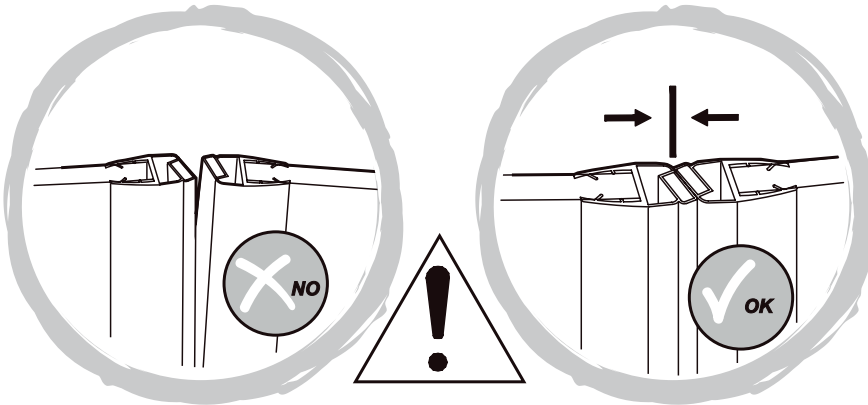

[12]x1

[19]x2

[18]x2

M5X15mm

[33]x2

SAT® is registered trademark of

**Swiss
Aqua
Technologies®**

Swiss Aqua Technologies AG
Gewerbstrasse 9, 6330 Cham, Switzerland
www.swatec.ch
Imported by SIKO KOUPELNY a.s.
Made in P.R.C.