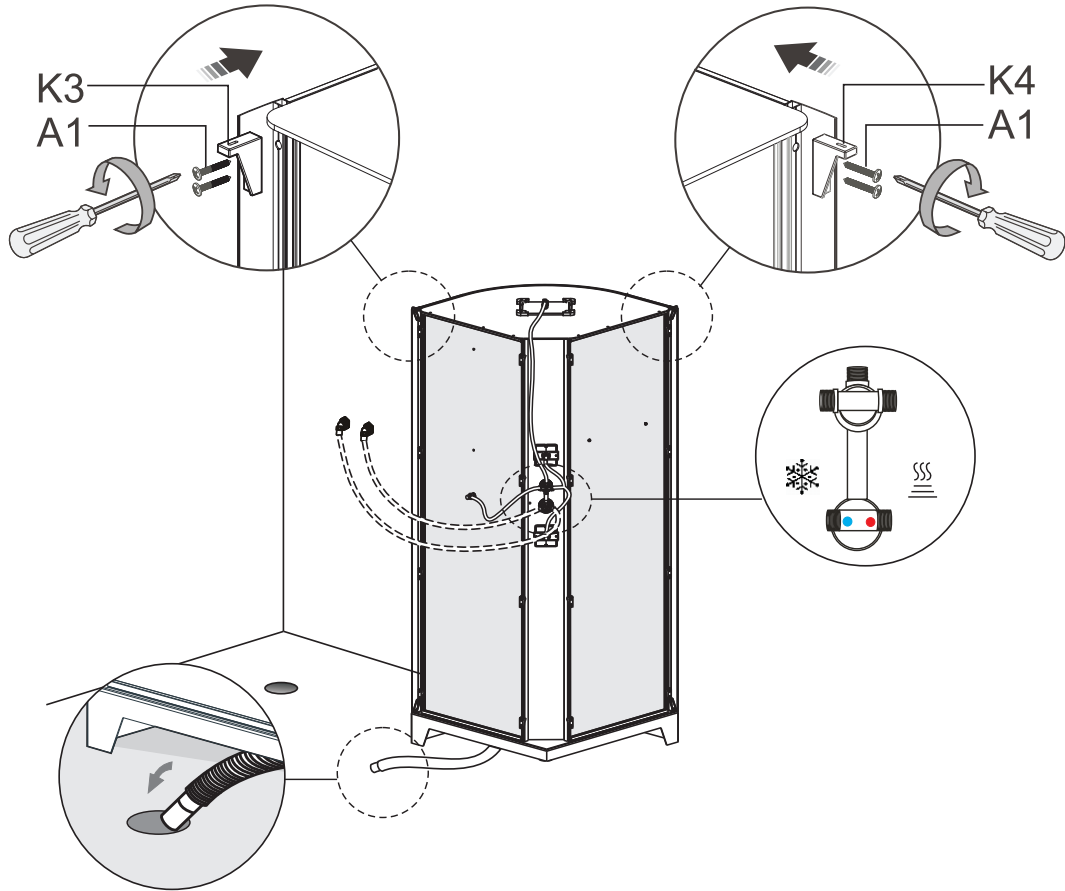

A1  ST4X12mm x2	A5  ST4X30mm x2	J2  x2
K1  x1	K2  x1	

SAT® is registered trademark of

**Swiss
Aqua
Technologies®**

Swiss Aqua Technologies AG
Gewerbstrasse 9, 6330 Cham, Switzerland
www.swatec.ch
Imported by SIKO KOUPELNY a.s.
Made in P.R.C.