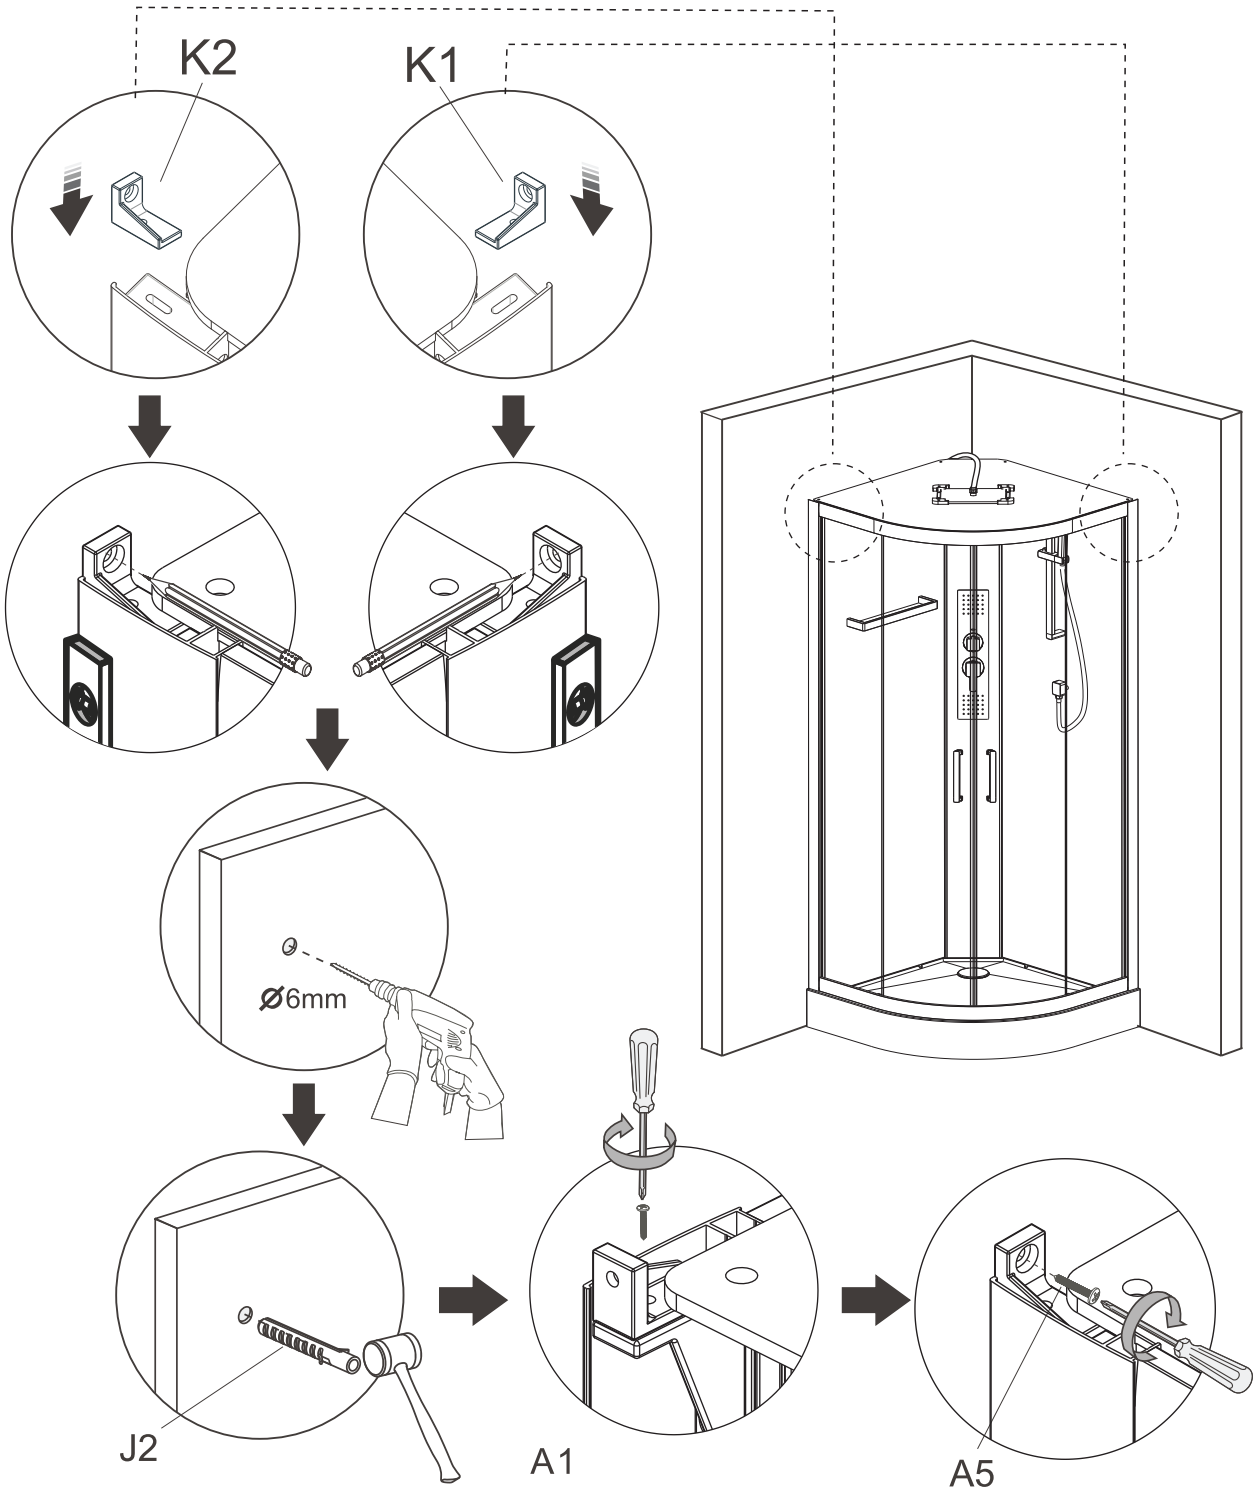

2  x1	3  x1
4  x1	5  x1
A4  M4X25mm x8	

9

A2

ST4X16mm

x4

A2

D1  x1	D2  x1	D3  x1
D4  x1	E1  x1	F1  x2

<p>A1  ST4X12mm x4</p>	<p>K3  x1</p>	<p>K4  x1</p>
--	---	---

A1  ST4X12mm x2	A5  ST4X30mm x2	J2  x2
K1  x1	K2  x1	

SAT® is registered trademark of

**Swiss
Aqua
Technologies®**

Swiss Aqua Technologies AG
Gewerbstrasse 9, 6330 Cham, Switzerland
www.swatec.ch
Imported by SIKO KOUPELNY a.s.
Made in P.R.C.