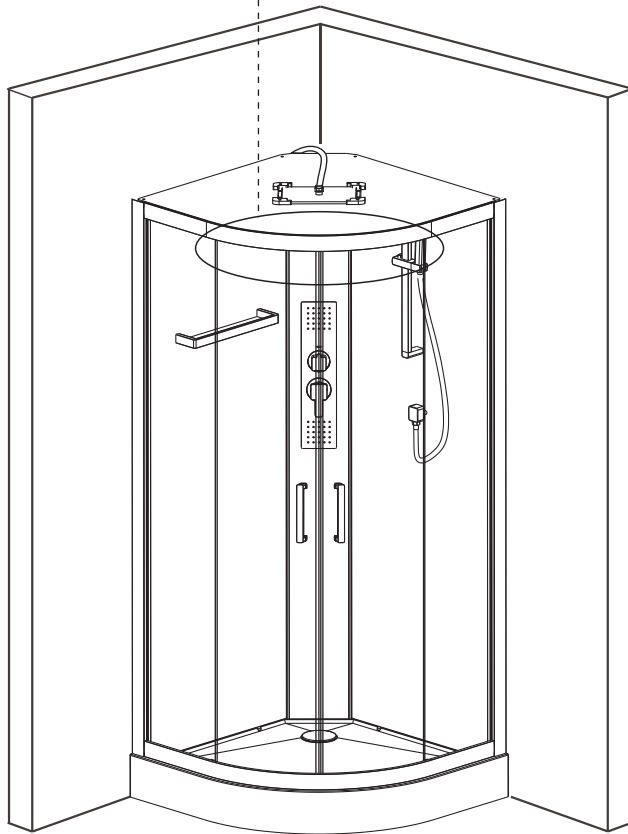

2  x1	3  x1
4  x1	5  x1
A4  M4X25mm x8	

9

A2

ST4X16mm

x4

A2

D1  x1	D2  x1	D3  x1
D4  x1	E1  x1	F1  x2

<p>A1  ST4X12mm x4</p>	<p>K3  x1</p>	<p>K4  x1</p>
--	---	---

A1  ST4X12mm x2	A5  ST4X30mm x2	J2  x2
K1  x1	K2  x1	

SAT® is registered trademark of

**Swiss
Aqua
Technologies®**

Swiss Aqua Technologies AG
Gewerbstrasse 9, 6330 Cham, Switzerland
www.swatec.ch
Imported by SIKO KOUPELNY a.s.
Made in P.R.C.