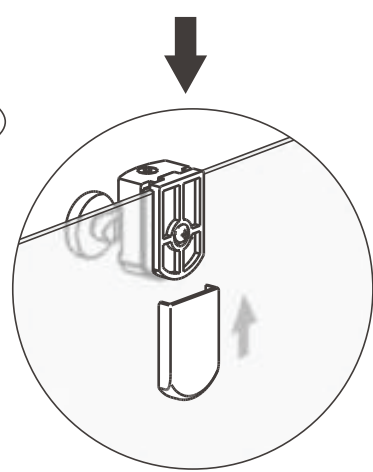

2  x1	3  x1
4  x1	5  x1
A4  M4X25mm x8	

9

A2

ST4X16mm

x4

A2

D1  x1	D2  x1	D3  x1
D4  x1	E1  x1	F1  x2

<p>A1  ST4X12mm x4</p>	<p>K3  x1</p>	<p>K4  x1</p>
--	---	---

A1  ST4X12mm x2	A5  ST4X30mm x2	J2  x2
K1  x1	K2  x1	

SAT® is registered trademark of

**Swiss
Aqua
Technologies®**

Swiss Aqua Technologies AG
Gewerbstrasse 9, 6330 Cham, Switzerland
www.swatec.ch
Imported by SIKO KOUPELNY a.s.
Made in P.R.C.