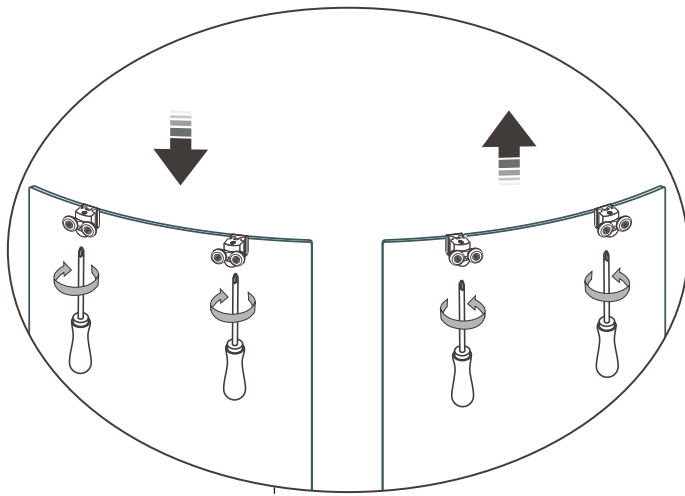

2  x1	3  x1
4  x1	5  x1
A4  M4X25mm x8	

9

A2

ST4X16mm

x4

A2

D1  x1	D2  x1	D3  x1
D4  x1	E1  x1	F1  x2

<p>A1  ST4X12mm x4</p>	<p>K3  x1</p>	<p>K4  x1</p>
--	---	---

A1  ST4X12mm x2	A5  ST4X30mm x2	J2  x2
K1  x1	K2  x1	

SAT® is registered trademark of

**Swiss
Aqua
Technologies®**

Swiss Aqua Technologies AG
Gewerbstrasse 9, 6330 Cham, Switzerland
www.swatec.ch
Imported by SIKO KOUPELNY a.s.
Made in P.R.C.