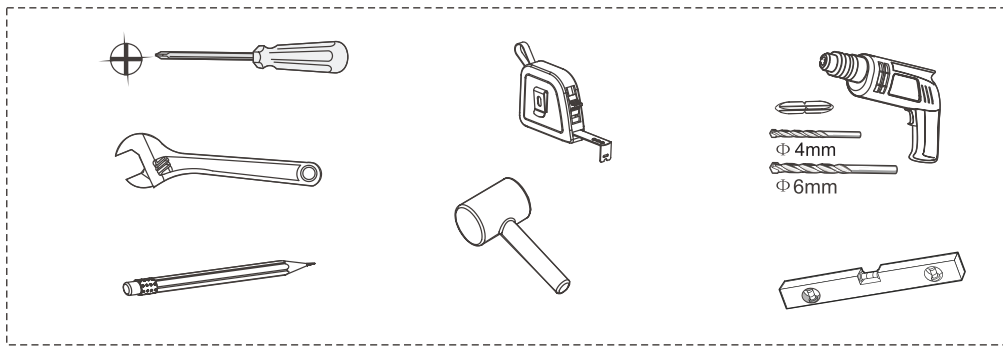

SAT[®]

SATBOXS90CRT
SATBOXS90CT

A1	 ST4X12mm	x6
A2	 ST4X16mm	x4
A3	 M4x16mm	x4
A4	 M4X25mm	x8
A5	 ST4X30mm	x2
C1		x4
C2		x4
D1		x1
D2		x1
D3		x1
D4		x1
E1		x1

F1		x2
H1		x2
H2		x2
H3		x2
J1		x1
J2		x2
K1		x1
K2		x1
K3		x1
K4		x1

2  x1	3  x1
4  x1	5  x1
A4  M4X25mm x8	

9

A2

ST4X16mm

x4

A2

D1  x1	D2  x1	D3  x1
D4  x1	E1  x1	F1  x2

<p>A1  ST4X12mm x4</p>	<p>K3  x1</p>	<p>K4  x1</p>
--	---	---