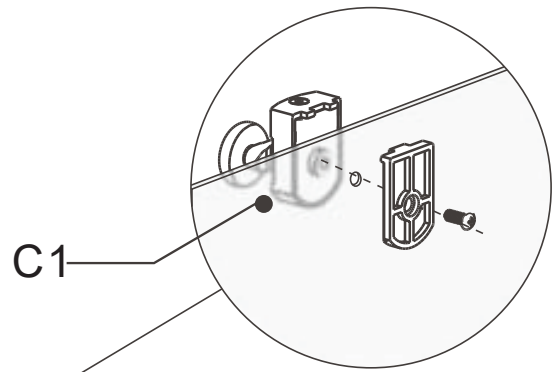

2  x1	3  x1
4  x1	5  x1
A4  M4X25mm x8	

9

A2

ST4X16mm

x4

A2

D1  x1	D2  x1	D3  x1
D4  x1	E1  x1	F1  x2

<p>A1  ST4X12mm x4</p>	<p>K3  x1</p>	<p>K4  x1</p>
--	---	---

A1  ST4X12mm x2	A5  ST4X30mm x2	J2  x2
K1  x1	K2  x1	

SAT® is registered trademark of

**Swiss
Aqua
Technologies®**

Swiss Aqua Technologies AG
Gewerbstrasse 9, 6330 Cham, Switzerland
www.swatec.ch
Imported by SIKO KOUPELNY a.s.
Made in P.R.C.