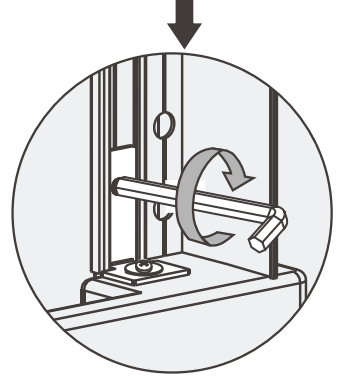

2  x1	3  x1
4  x1	5  x1
A4  M4X25mm x8	

9

A2

ST4X16mm

x4

A2

D1  x1	D2  x1	D3  x1
D4  x1	E1  x1	F1  x2

<p>A1  ST4X12mm x4</p>	<p>K3  x1</p>	<p>K4  x1</p>
--	---	---

A1  ST4X12mm x2	A5  ST4X30mm x2	J2  x2
K1  x1	K2  x1	

SAT® is registered trademark of

**Swiss
Aqua
Technologies®**

Swiss Aqua Technologies AG
Gewerbstrasse 9, 6330 Cham, Switzerland
www.swatec.ch
Imported by SIKO KOUPELNY a.s.
Made in P.R.C.