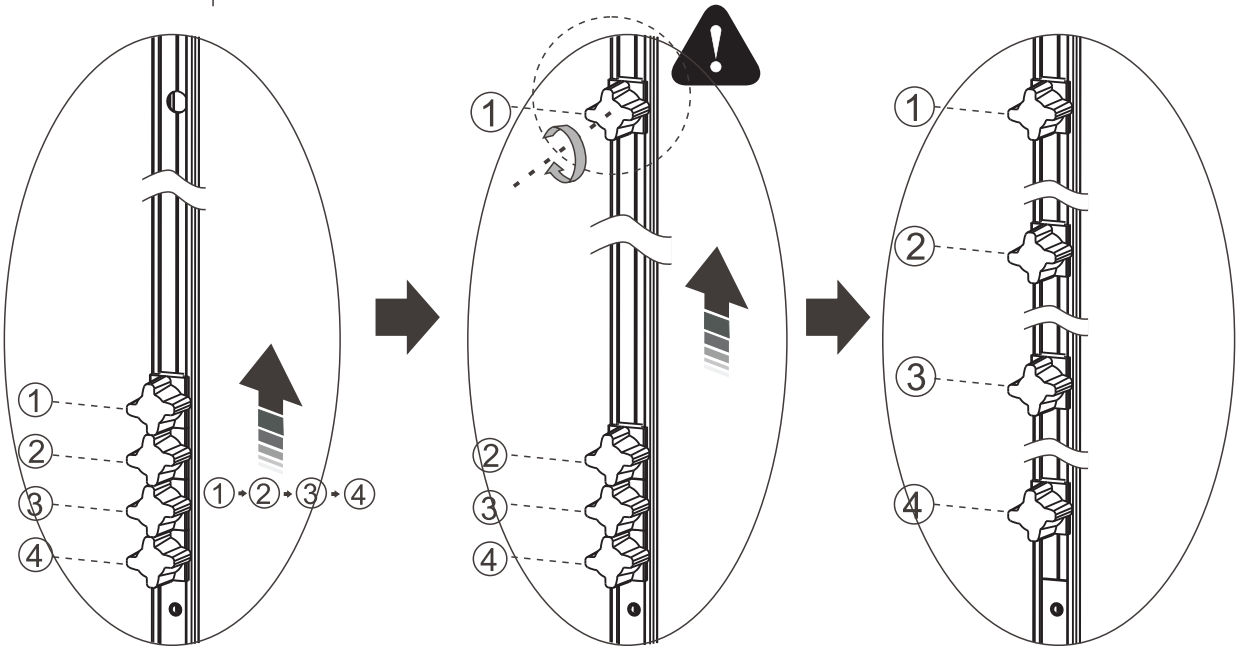

SAT[®]

SATBOXS90CRT
SATBOXS90CT

A1	 ST4X12mm	x6
A2	 ST4X16mm	x4
A3	 M4x16mm	x4
A4	 M4X25mm	x8
A5	 ST4X30mm	x2
C1		x4
C2		x4
D1		x1
D2		x1
D3		x1
D4		x1
E1		x1

F1		x2
H1		x2
H2		x2
H3		x2
J1		x1
J2		x2
K1		x1
K2		x1
K3		x1
K4		x1

2  x1	3  x1
4  x1	5  x1
A4  M4X25mm x8	

9

A2

ST4X16mm

x4

A2

D1  x1	D2  x1	D3  x1
D4  x1	E1  x1	F1  x2

<p>A1  ST4X12mm x4</p>	<p>K3  x1</p>	<p>K4  x1</p>
--	---	---

A1  ST4X12mm x2	A5  ST4X30mm x2	J2  x2
K1  x1	K2  x1	

SAT® is registered trademark of

**Swiss
Aqua
Technologies®**

Swiss Aqua Technologies AG
Gewerbstrasse 9, 6330 Cham, Switzerland
www.swatec.ch
Imported by SIKO KOUPELNY a.s.
Made in P.R.C.