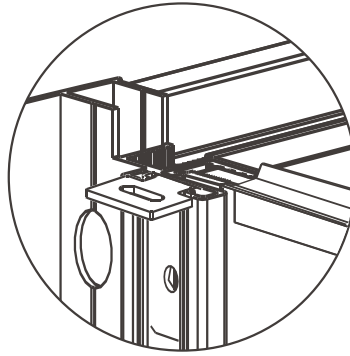

2  x1	3  x1
4  x1	5  x1
A4  M4X25mm x8	

9

A2

ST4X16mm

x4

A2

D1  x1	D2  x1	D3  x1
D4  x1	E1  x1	F1  x2

<p>A1  ST4X12mm x4</p>	<p>K3  x1</p>	<p>K4  x1</p>
--	---	---

A1  ST4X12mm x2	A5  ST4X30mm x2	J2  x2
K1  x1	K2  x1	

SAT® is registered trademark of

**Swiss
Aqua
Technologies®**

Swiss Aqua Technologies AG
Gewerbstrasse 9, 6330 Cham, Switzerland
www.swatec.ch
Imported by SIKO KOUPELNY a.s.
Made in P.R.C.