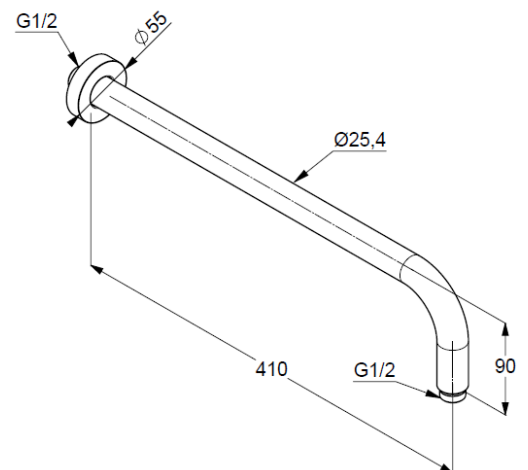

Technische Daten/ Technical Data

KLUDI A-QA
wall shower arm
400mm
DN 15

Ref.: 66514N0-00

Finishes:
NO Brushed Gold

Product description
Manufacturer KLUDI GmbH & Co. KG
Typ: KLUDI A-QA
wall shower arm
400mm
Ref.: 66514N0-00

wall shower arm
connection G $\frac{1}{2}$
for head showers
with push-on rosette \varnothing 55mm
for rigid wall mounting

Produktabbildung/ Product picture

Maßzeichnung/ Dimensional drawing

Durchfluss/ Flow rate