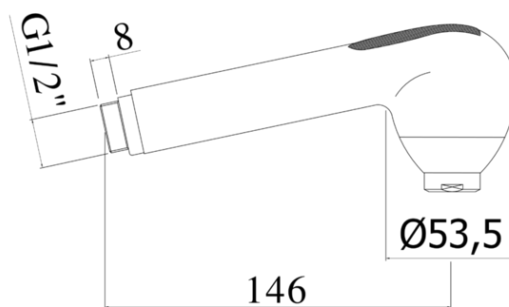

# docce - hand showers

- 
- (two spray-functions) ABS hand-shower complete with:
  - Ø53,5mm
  - check-valve
  - 1/2"G connection

- (two spray-functions) ABS hand-shower complete with:
- Ø53,5mm
- check-valve
- 1/2"G connection