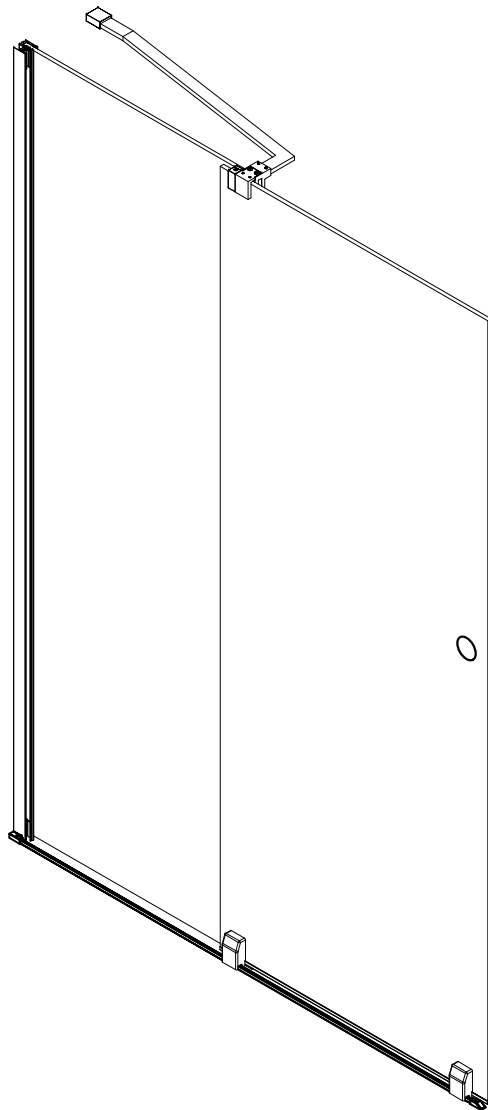

MODULAR SHOWER

MS5-100/120/140/160

polysan

Polysan s.r.o.
Nesměřice 52
285 22 Zruč nad Sázavou
Czech Republic
www.polysan.net