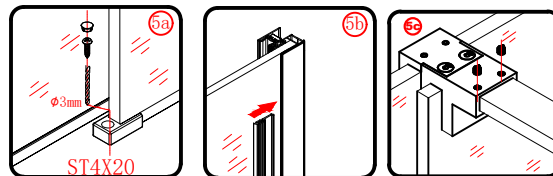

4

5

6

CE

Polysan s.r.o.
Nesměřice 52
285 22 Zruč nad Sázavou
Czech Republic
www.polysan.net

EN 14428

Glass shower enclosure
cleaning efficiency: conforming
impact resistance: conforming
operating life: conforming

Skleněné sprchové zástěny
schopnost čištění: vyhovuje
odolnost proti nárazu: vyhovuje
životnost: vyhovuje