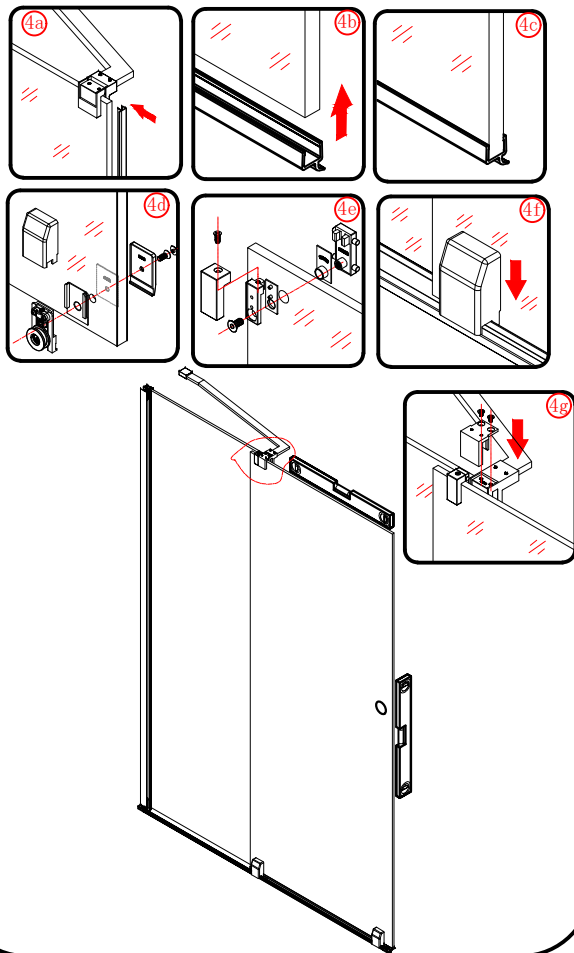

4

5

6

CE

Polysan s.r.o.
Nesměřice 52
285 22 Zruč nad Sázavou
Czech Republic
www.polysan.net

EN 14428

Glass shower enclosure
cleaning efficiency: conforming
impact resistance: conforming
operating life: conforming

Skleněné sprchové zástěny
schopnost čištění: vyhovuje
odolnost proti nárazu: vyhovuje
životnost: vyhovuje