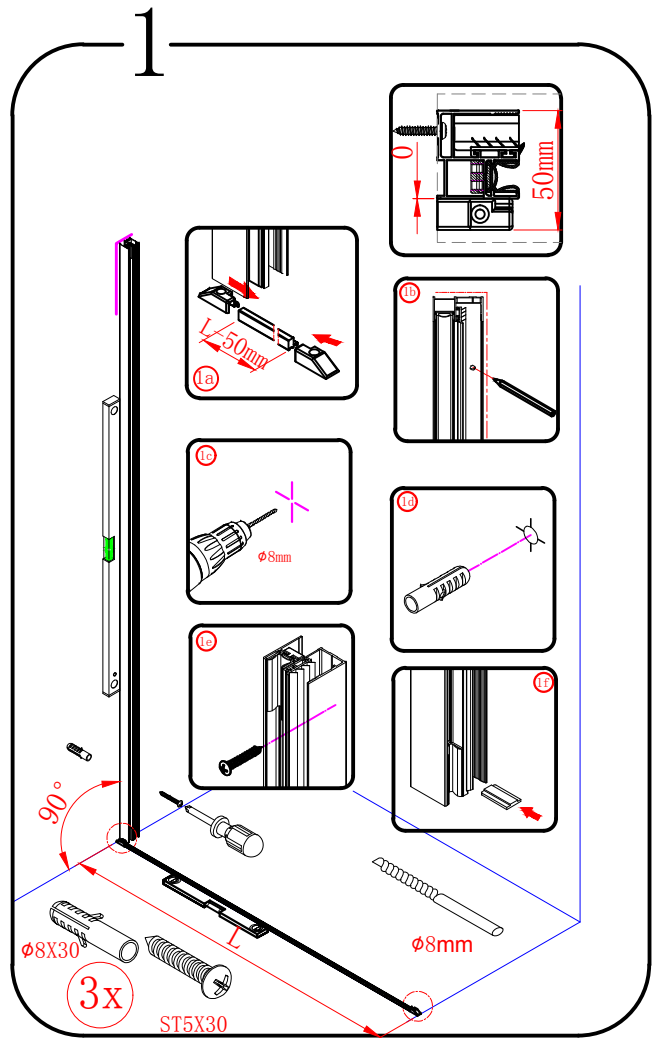

MODULAR SHOWER

MS5-100/120/140/160

polysan 

Polysan s.r.o.
Nesměřice 52
285 22 Zruč nad Sázavou
Czech Republic
www.polysan.net

4

5

6

CE

Polysan s.r.o.
Nesměřice 52
285 22 Zruč nad Sázavou
Czech Republic
www.polysan.net

EN 14428

Glass shower enclosure
cleaning efficiency: conforming
impact resistance: conforming
operating life: conforming