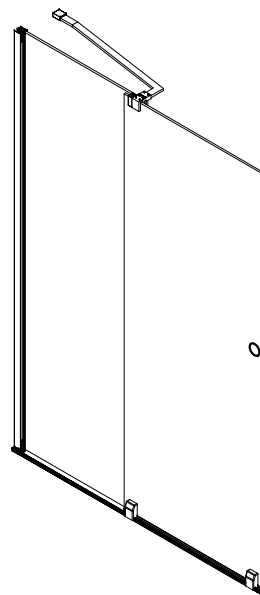

4

5

6

CE

Polysan s.r.o.
Nesměřice 52
285 22 Zruč nad Sázavou
Czech Republic
www.polysan.net

EN 14428

Glass shower enclosure
cleaning efficiency: conforming
impact resistance: conforming
operating life: conforming

Skleněné sprchové zástěny
schopnost čištění: vyhovuje
odolnost proti nárazu: vyhovuje
životnost: vyhovuje