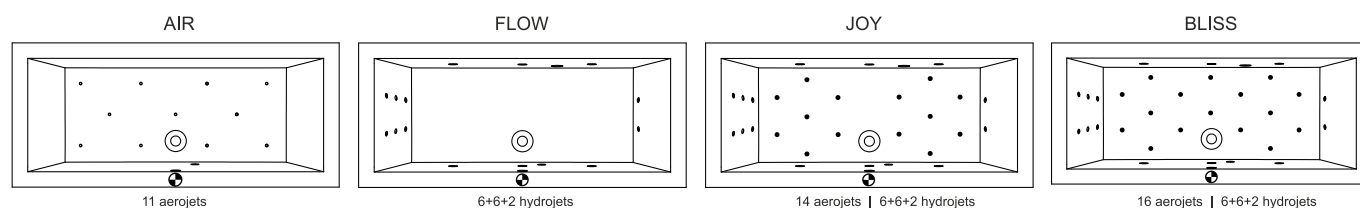

LUGO

This bath is available in high-gloss white and some sizes also in matt white. Lugo has a tight lowrim of 1 cm. The bath is nicely designed with a symmetrical bath shape. The bottom of the bath is almost completely flat, which makes it possible to stand in this bath. The drain knob is located in the long side of the bath and the drain cap is in the middle of the bottom, against the long side. The bath is available in many sizes, which makes it suitable for almost any bathroom.

Article nr.	L x W x H (cm)	Volume** (ltr)	Weight (kg)	Water depth (cm)	Option Rihopool***
B138001005	160 x 70 x 47	154	23	39	Air / Flow / Joy / Bliss
B132001005	170 x 75 x 47	170	25	39	Air / Flow / Joy / Bliss
B132001105 matt white	170 x 75 x 47	170	25	39	Air / Flow / Joy / Bliss
B133001005	180 x 80 x 47,5	215	26	39,5	Air / Flow / Joy / Bliss
B133001105 matt white	180 x 80 x 47,5	215	26	39,5	Air / Flow / Joy / Bliss
B134001005	180 x 90 x 48	250	31	40	Air / Flow / Joy / Bliss
B135001005	190 x 80 x 47,5	235	30	39,5	Air / Flow / Joy / Bliss
B136001005	190 x 90 x 47,5	290	32	39,5	Air / Flow / Joy / Bliss
B136001105 matt white	190 x 90 x 47,5	290	32	39,5	Air / Flow / Joy / Bliss
B137001005	200 x 90 x 47,5	310	35	39,5	Air / Flow / Joy / Bliss
B132015005 (R) P&P* B132016005 (L) P&P*	170 x 75 x 62	170	50	39	x
B133015005 (R) P&P* B133016005 (L) P&P*	180 x 80 x 62	215	51	39,5	x
B134014005 (R) P&P* B134015005 (L) P&P*	180 x 90 x 62	250	54	40	x
B135014005 (R) P&P* B135015005 (L) P&P*	190 x 80 x 62	235	53	39,5	x
B136014005 (R) P&P* B136015005 (L) P&P*	190 x 90 x 62	290	58	39,5	x
B137014005 (R) P&P* B137015005 (L) P&P*	200 x 90 x 62	310	62	39,5	x

* Plug&Play are versions with acryl bonded panels for corner placing. These baths include a legset.

** The contents of the baths are measured including the (average) volume of one person.

*** Rihopool whirlpoolsystems already include a legset.