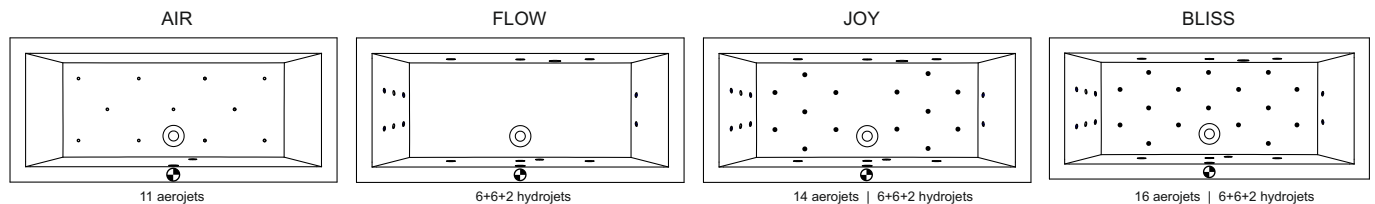

Additional to purchase

Whirlpools already include a legset!

207093
207095

70, 75 & 80 width bathtubs
90 width bathtubs

Mc Alpine
208867

Riho black
208711

Viega Multiplex
208873

Viega Multiplex Trio
208875

Optional to purchase

Headrest 19
207043

Headrest 19
207044

Headrest 12
207033

Headrest 12
207034

See next page

Inspection hatch
207019

Data is subject to changes and/or errors