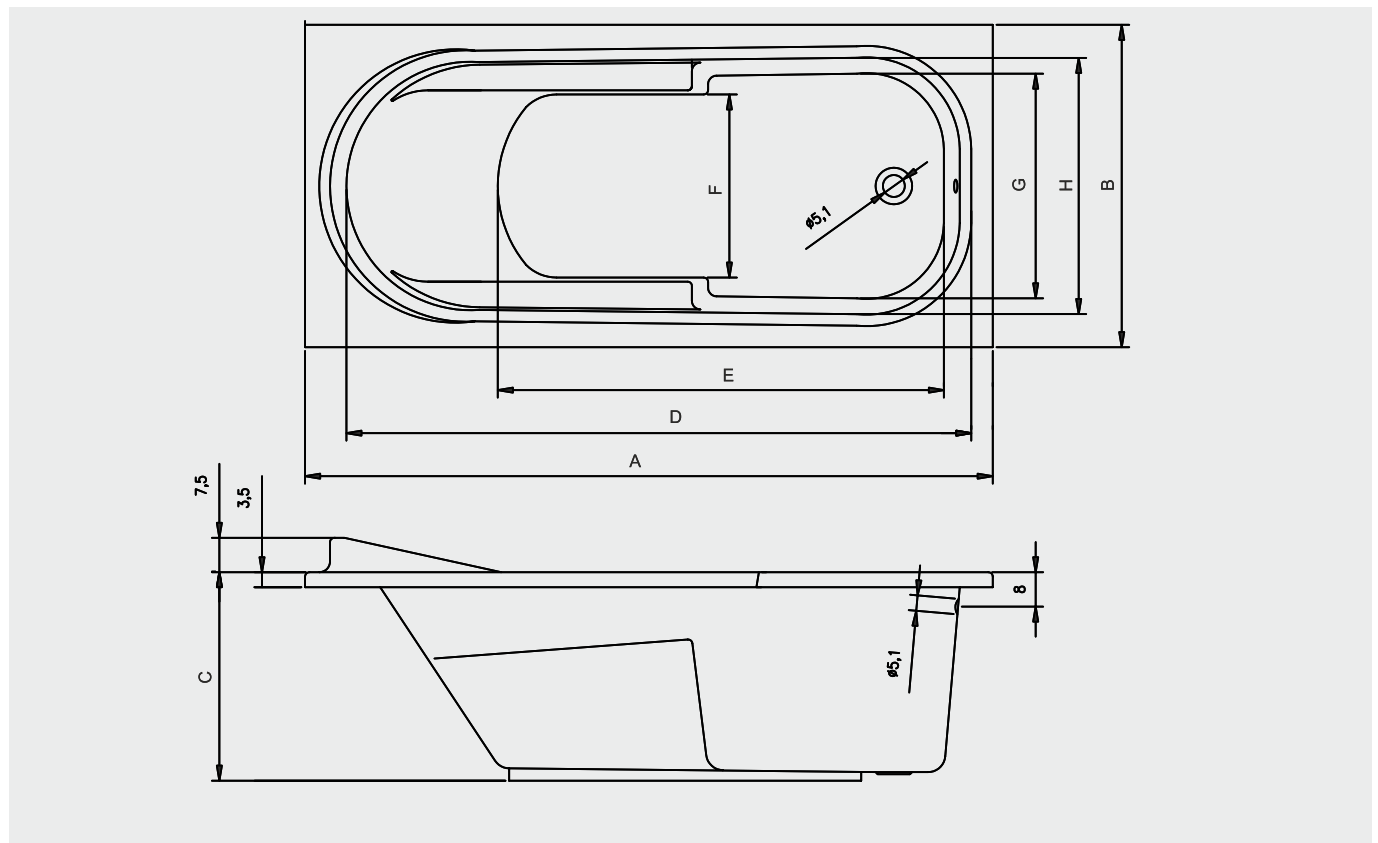

## Bath screen

Scandic X107 | Scandic X108\* | Scandic X109\* | Scandic 109V | Scandic X409 | Novik Z107\* | Grid GB501\* | Lucid GD501\* | Novik Z500\* | Scandic X500\*

\* The bathscreen can't open inwards because of a rising edge on the head side of the tub.

BATH	Front panel	Side panel	Height (cm)
B004001005	209294	209279	57
B002001005	209296	209280	57
B001001005	209298	209280	57
B003001005	209303	209281	57

	A	B	C	D	E	F	G	H
B004001005	140	70	47	124	100	43	51	57
B002001005	150	75	47,5	133	100	44	52,5	58,5
B001001005	160	75	43,5	138	111	44,5	52,5	58,5
B003001005	175	80	48,5	158	123	45	56	64