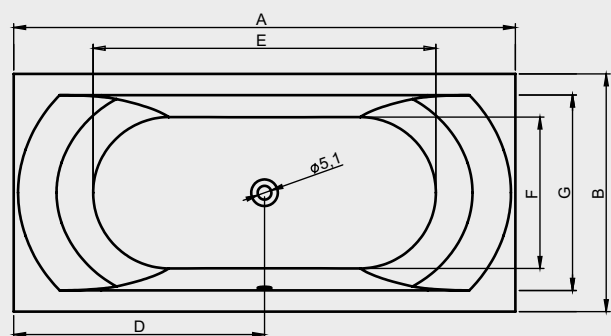

Data is subject to changes and/or errors