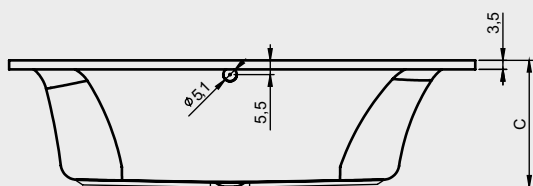

Data is subject to changes and/or errors