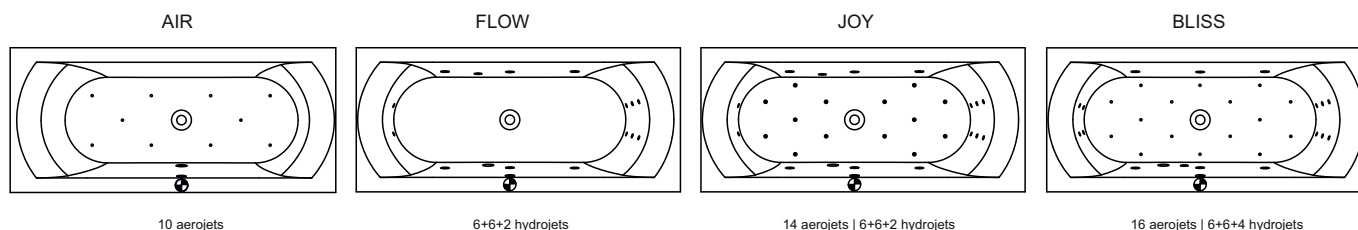

LIMA

This high-gloss white acrylic bath has a back that is round shaped in two-ways, creating a comfortable lying shape. It is bath is symmetrical in the larger sizes. The smaller sizes only have a right-hand version. The bath is also in at the foot end rounded in two directions. The bath drain is located in the middle of the bottom. You will find the drain knob on the long side of the bath.

Article nr.	L x W x H (cm)	Volume* (ltr)	Weight (kg)	Water height (cm)	Option Rihopool**
B049001005	150 x 70 x 45	80	19	37	Air / Flow / Joy / Bliss
B050001005	160 x 70 x 45	95	21	37	Air / Flow / Joy / Bliss
B051001005	170 x 75 x 45	130	23	37	Air / Flow / Joy / Bliss
B052001005	180 x 80 x 49	195	27	41	Air / Flow / Joy / Bliss
B053001005	190 x 90 x 49	240	30	41	Air / Flow / Joy / Bliss
B054001005	200 x 90 x 49,5	270	30	41	Air / Flow / Joy / Bliss

* The contents of the baths are measured including the (average) volume of one person.

** Rihopool whirlpool systems already include a legset.

10 aer jets

6+6+2 hydro jets

14 aer jets | 6+6+2 hydro jets

16 aer jets | 6+6+4 hydro jets