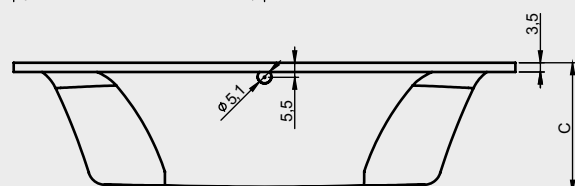

Data is subject to changes and/or errors