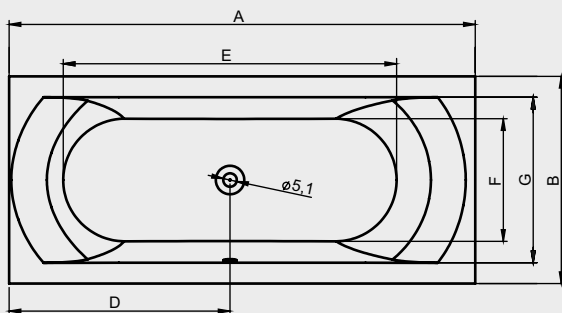

Data is subject to changes and/or errors