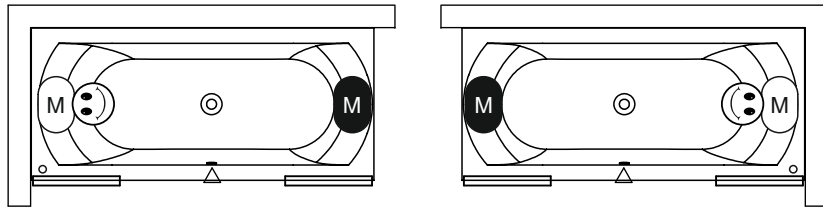

LIMA

This high-gloss white acrylic bath has a back that is round shaped in two-ways, creating a comfortable lying shape. It is bath is symmetrical in the larger sizes. The smaller sizes only have a right-hand version. The bath is also in at the foot end rounded in two directions. The bath drain is located in the middle of the bottom. You will find the drain knob on the long side of the bath.

Additional to purchase

*Bij whirlpools is de
poetset inbegrepen!*

207095 90 cm width baths
207093 rest of the baths

Mc Alpine
208869 90 cm width
208867 other widths

Riho black
208711

Viega Multiplex
208874 90 cm width
208873 other widths

Viega Multplex Trio
208876 90 cm width
208875 other widths

Optional to purchase

Headrest 19
207043

Headrest 19
207044

Headrest 13
207035

Headrest 13
207036

See next
page

Inspection hatch
207019

Data is subject to changes and/or errors

Right type

Left type

-  Motor in Air or Flow (Hydro or Aero)
Hydro motor in Joy and Bliss (Hydro + Aero)
-  Aero Motor in Joy and Bliss (Hydro + Aero)
-  Control panel
-  Cleanpool inlet
-  Service hatch