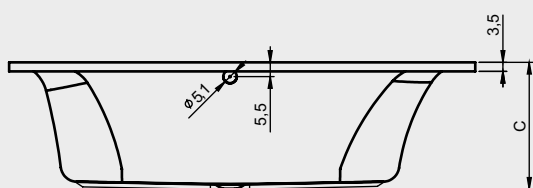

Data is subject to changes and/or errors