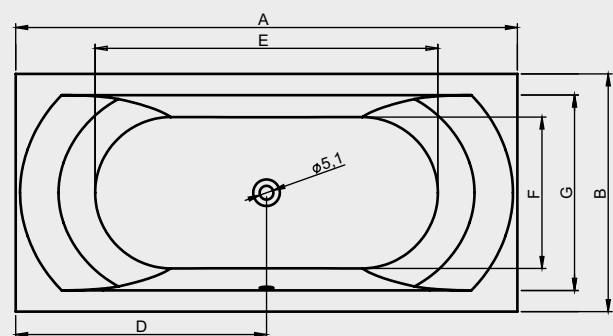

Data is subject to changes and/or errors