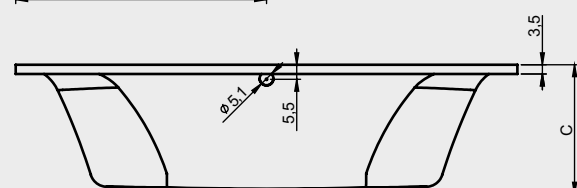

Data is subject to changes and/or errors