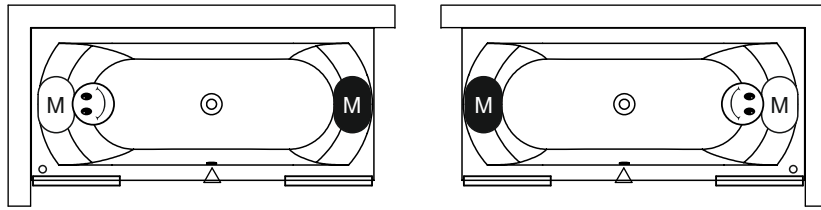

LIMA

This high-gloss white acrylic bath has a back that is round shaped in two-ways, creating a comfortable lying shape. It is bath is symmetrical in the larger sizes. The smaller sizes only have a right-hand version. The bath is also in at the foot end rounded in two directions. The bath drain is located in the middle of the bottom. You will find the drain knob on the long side of the bath.

Right type

Left type

- Motor in Air or Flow (Hydro or Aero)
Hydro motor in Joy and Bliss (Hydro + Aero)
- Aero Motor in Joy and Bliss (Hydro + Aero)
- Control panel
- Cleanpool inlet
- Service hatch

BATH SCREEN