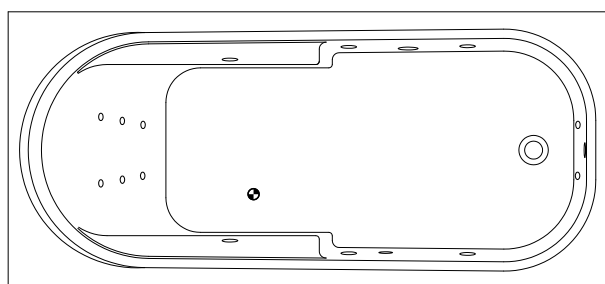

FLOW

6+6+2 hydrojets

Additional to purchase

Whirlpools already include a legset!

Optional to purchase

Data is subject to changes and/or errors