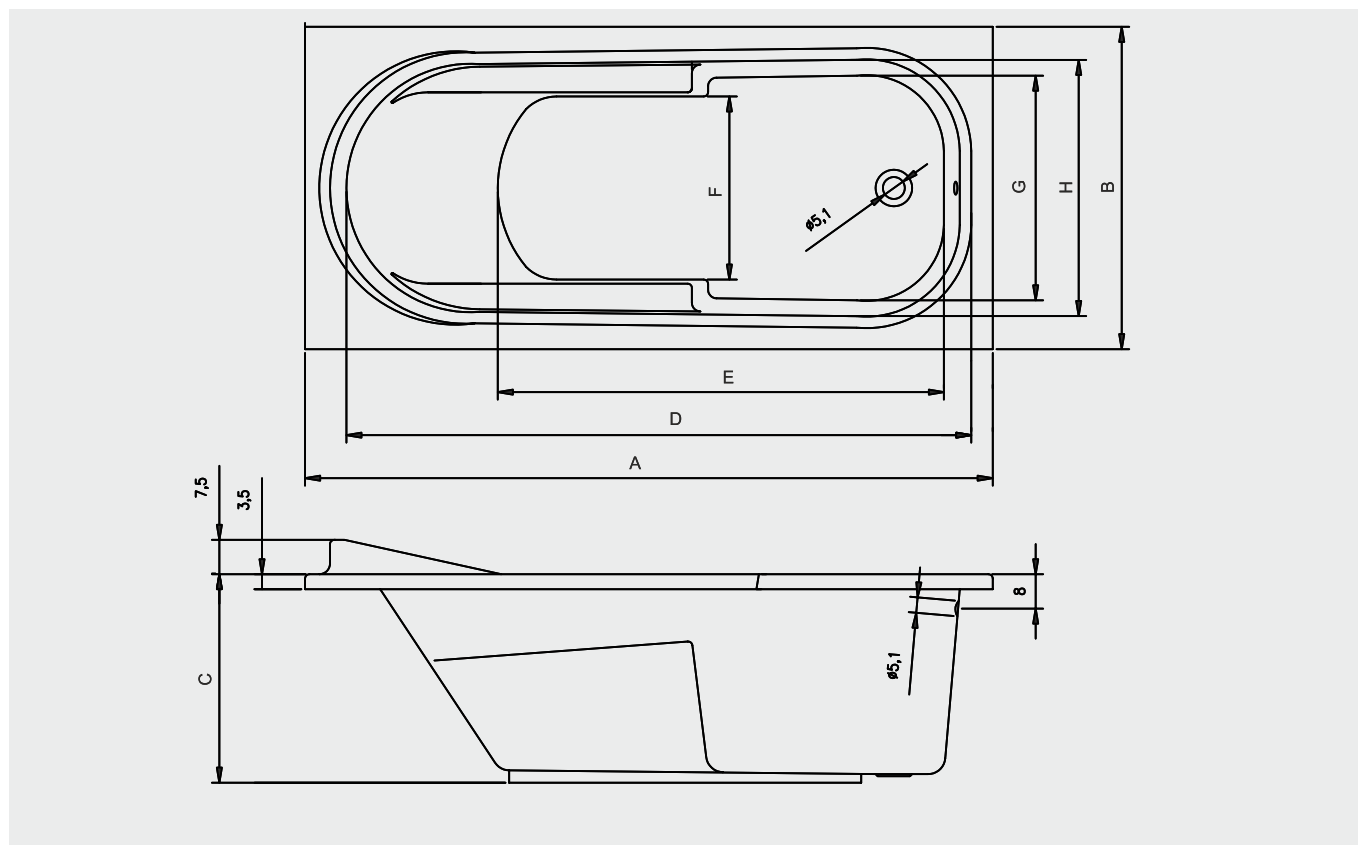

## Bath screen

Scandic X107 | Scandic X108\* | Scandic X109\* | Scandic 109V | Scandic X409 | Novik Z107\* | Grid GB501\* | Lucid GD501\* | Novik Z500\* | Scandic X500\*

\* The bathscreen can't open inwards because of a rising edge on the head side of the tub.

BATH	Front panel	Side panel	Height (cm)
B004001005	209294	209279	57
B002001005	209296	209280	57
B001001005	209298	209280	57
B003001005	209303	209281	57

	A	B	C	D	E	F	G	H
B004001005	140	70	47	124	100	43	51	57
B002001005	150	75	47,5	133	100	44	52,5	58,5
B001001005	160	75	43,5	138	111	44,5	52,5	58,5
B003001005	175	80	48,5	158	123	45	56	64