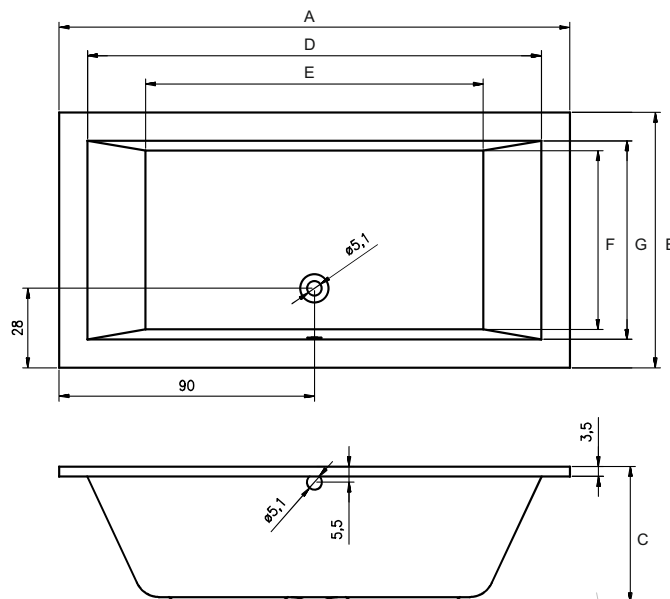

BATH SCREENS

Scandic X107	Scandic X108	Scandic X109	Scandic X109V	Scandic X409	Scandic X500	Novik Z107	Novik Z500	Grid GB501	Lucid GD501

BATH	Front panel	Side panel	Height (cm)
B013001005	209298	209279	57
B007001005	209301	209280	57
B036001005	209307	209281	57
B026001005	209307	209288	57
B015001005	209310	209281	57
B037001005	209310	209288	57
B016001005	209312	209288	57

	A	B	C	D	E	F	G
B013001005	160	70	47	144	111	44	54
B007001005	170	75	47	154	115	49	59
B036001005	180	80	47,5	164	125	54	64
B026001005	180	90	48	158	119	63	70
B015001005	190	80	47,5	174	135	54	64
B037001005	190	90	47,5	174	135	64	74
B016001005	200	90	47,5	184	146	64	74