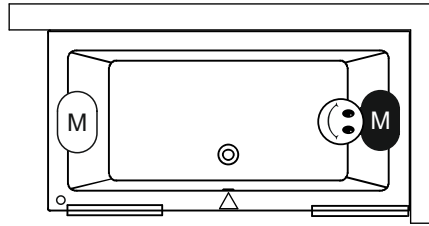

Right type

Left type

-  Motor in Air or Flow (Hydro or Aero)  
Hydro motor in Joy and Bliss (Hydro + Aero)
-  Aero Motor in Joy and Bliss (Hydro + Aero)
-  Control panel
-  Cleanpool inlet
-  Service hatch