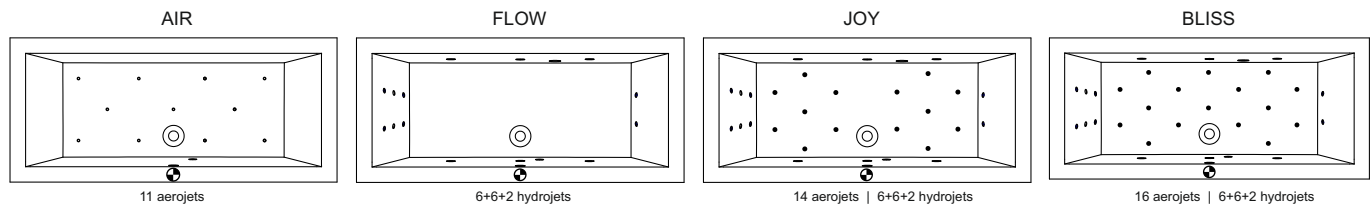

## LUSSO

This high gloss white acrylic bath is a sleek bath with asymmetrical bath shape. The bottom of the bath is almost completely flat, making standing in this bath also possible. The bath is in many dimensions available, which makes sure it fits into almost any bathroom.

Article nr.	L x W x H (cm)	Volume* (ltr)	Weight (kg)	Water depth (cm)	Option Rihopool**
<b>B013001005</b>	160 x 70 x 47	154	23	39	Air / Flow / Joy / Bliss
<b>B007001005</b>	170 x 75 x 47	170	25	39	Air / Flow / Joy / Bliss
<b>B036001005</b>	180 x 80 x 47,5	215	26	39,5	Air / Flow / Joy / Bliss
<b>B026001005</b>	180 x 90 x 48	250	31	40	Air / Flow / Joy / Bliss
<b>B015001005</b>	190 x 80 x 47,5	235	30	39,5	Air / Flow / Joy / Bliss
<b>B037001005</b>	190 x 90 x 47,5	290	32	39,5	Air / Flow / Joy / Bliss
<b>B016001005</b>	200 x 90 x 47,5	310	35	39,5	Air / Flow / Joy / Bliss

\* The contents of the baths are measured including the (average) volume of one person.

\*\* Rihopool whirlpoolsystems already include a legset.