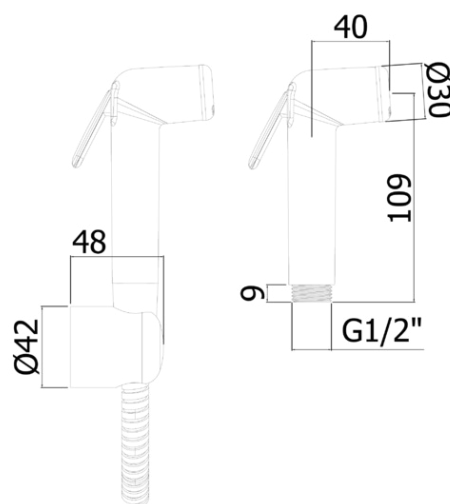

kit bidet - bidet kit

-
- MINORCA shower set complete with:
 - MINORCA chrome shut-off ABS rinser
 - chrome ABS fixed bracket

- MINORCA shower set complete with:
- MINORCA chrome shut-off ABS rinser
- chrome ABS fixed bracket

ARTICOLO ARTICLE

ZDUP 099

- with 1/2"x1/2"G brass flexible hose - l.1200mm
- with 1/2"x1/2"G brass flexible hose - l.1200mm

ZDUP 099CRAG

- with 1/2"x1/2"G PVC silver flexible hose - l.1200mm
- with 1/2"x1/2"G PVC silver flexible hose - l.1200mm