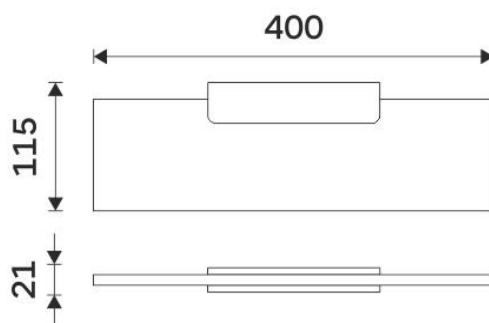

→ 400   ↑ 21   ↗ 115

montáž / installation:

montážní konzole / installation bracket :

materiál-úprava / material-surface:

sklo, ZN-Bílá matná.
-White matt.

→ 60
↑ 420
↗ 150

EAN:

8595187116627

ROMVEL spol. s r. o.
Dr. Milady Horákové 561/86a
Liberec 7, 460 07
Česká Republika / Czech Republic

T: (+420) 485 105 671
T: (+420) 485 107 441
F: (+420) 485 105 674
E: nimco@nimco.cz

www.nimco.cz