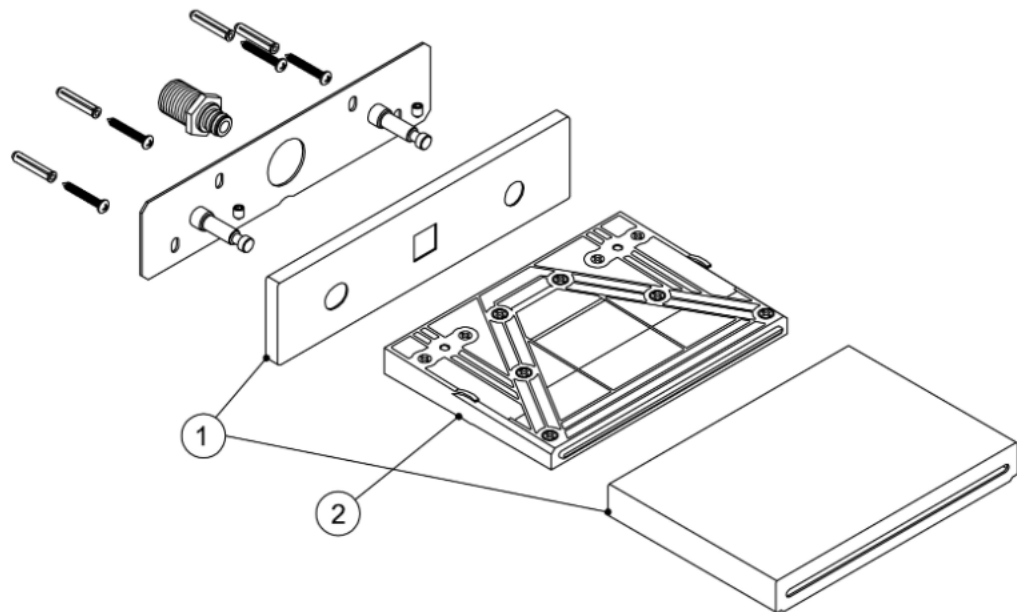

SPARE PARTS 29990304

Num	Sku	Description of the part
1	29990305	Outer casing-29990305
2	29990309	Shower head diffuser cartridge-29990309